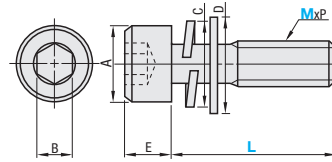

Part Number		MxP	A	E	B	C	D	Height of Spring Washer and Flat Washer when Tightened (Ref.)	Package Price	Price per 1 pc.	
Type	M -L-SET1 (500 pcs. per pkg.)										
HCBST	5 - 12 16	SET1	5x0.8	8.5	5	4	8.5	10	2.3		
	6 - 15 20 25		6x1.0	10	6	5	11.5	12.5	3.1		
	8 - 20 24 29		8x1.25	13	8	6	14.5	17	3.6		