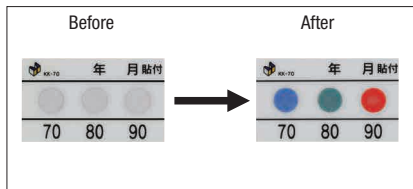

## Single Temperature Labels HH (Irreversible)

The color change is irreversible and registers the temperature history.

## 3 Increment Temperature Labels KK (Irreversible)

The color change is irreversible and registers the temperature history.

## RR (Irreversible)

The color change is irreversible and registers the temperature history.

Order Unit: Pack

- ① Surface Film : Polyester Film
- ② Colored Paper : Wood Pulp High Quality Paper
- ③ Waxed Paper : Pulp Japanese Paper + Carbon Hydride
- ④ Adhesive : Acrylic Pressure Sensitive Adhesive
- ⑤ White Film : Polyester Film
- ⑥ Adhesive : Acrylic Pressure Sensitive Adhesive