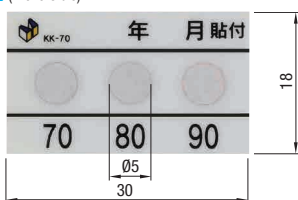

3 Increment Temperature Labels KK (Irreversible)