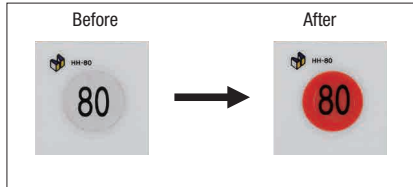

# Temperature Sensing Labels

## Single Temperature Labels HH (Irreversible)

The color change is irreversible and registers the temperature history.

## 3 Increment Temperature Labels KK (Irreversible)

The color change is irreversible and registers the temperature history.

## RR (Irreversible)

The color change is irreversible and registers the temperature history.

Order Unit: Pack

- ① Surface Film : Polyester Film
- ② Colored Paper : Wood Pulp High Quality Paper
- ③ Waxed Paper : Pulp Japanese Paper + Carbon Hydride
- ④ Adhesive : Acrylic Pressure Sensitive Adhesive
- ⑤ White Film : Polyester Film
- ⑥ Adhesive : Acrylic Pressure Sensitive Adhesive