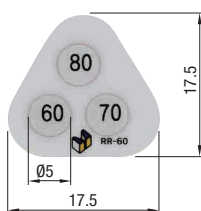

RR (Irreversible)