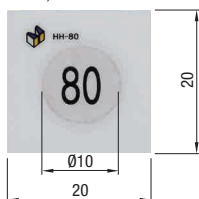

## Single Temperature Labels HH (Irreversible)

The color change is irreversible and registers the temperature history.