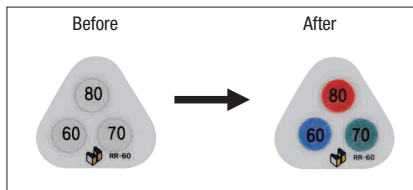

## Single Temperature Labels HH (Irreversible)

The color change is irreversible and registers the temperature history.

## 3 Increment Temperature Labels KK (Irreversible)

The color change is irreversible and registers the temperature history.

## RR (Irreversible)

The color change is irreversible and registers the temperature history.

Order Unit: Pack

- ① Surface Film : Polyester Film
- ② Colored Paper : Wood Pulp High Quality Paper
- ③ Waxed Paper : Pulp Japanese Paper + Carbon Hydride
- ④ Adhesive : Acrylic Pressure Sensitive Adhesive
- ⑤ White Film : Polyester Film
- ⑥ Adhesive : Acrylic Pressure Sensitive Adhesive