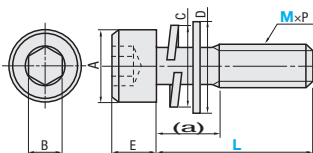

(a) is the max length (reference) between head surface and the complete thread.

Can be ordered as a separate item. P.178

RoHS10

Captured Spring Washer / Flat Washer Type

Type	Part Number	Material
BOX-SCBS	Screw	SUS304 Equivalent
	Spring Washer	SUS304
	Flat Washer	

MxP (Coarse)	A	E	B	C	D	(a)
3x0.5	5.5	3	2.5	5.5	7	3
4x0.7	7	4	3	7	9	4.4
5x0.8	8.5	5	4	8.5	10	5.4
6x1.0	10	6	5	11.5	12.5	6.9

(a) is the max length (reference) between head surface and the complete thread.