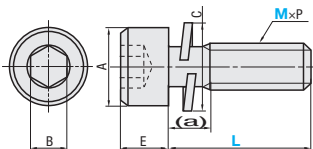

Note that, for some of the types shown here, order might be unable to be received by the MISUMI Thailand, Malaysia, Indonesia, and/or India offices.

Captured Washer Hex Socket Head Cap Screws

Available in Box

RoHS10

Captured Spring Washer Type

Type	Part Number	Material
BOX-SCBZ	Screw	SUS304 Equivalent
	Spring Washer	SUS304

MxP (Coarse)	A	E	B	C	(a)
3x0.5	5.5	3	2.5	5.5	2.4
4x0.7	7	4	3	7	3.5
5x0.8	8.5	5	4	8.5	4.3
6x1.0	10	6	5	11.5	5.1

(a) is the max length (reference) between head surface and the complete thread.

Can be ordered as a separate item. P.178

RoHS10

Captured Spring Washer / Flat Washer Type

Type	Part Number	Material
BOX-SCBS	Screw	SUS304 Equivalent
	Spring Washer	SUS304
	Flat Washer	

MxP (Coarse)	A	E	B	C	D	(a)
3x0.5	5.5	3	2.5	5.5	7	3
4x0.7	7	4	3	7	9	4.4
5x0.8	8.5	5	4	8.5	10	5.4
6x1.0	10	6	5	11.5	12.5	6.9

(a) is the max length (reference) between head surface and the complete thread.