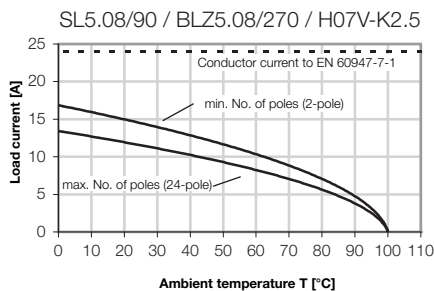

Socket connectors with clamping yoke connection

BLZ 5.08/90 BLZ 5.00/90

Socket connectors with clamping yoke screw connection for conductor connection with 90° outlet direction, for use with and without mounting blocks. The socket connectors provide space for labelling and can be coded. Packaged in cardboard box.

- 0.2 - 2.5 mm² (IEC) / 26 - 12 AWG (UL)
- 400 V (IEC) / 300 V (UL)
- 15 A (IEC) / 10 A (UL)

Derating curve

BLZ 5.08/90 BLZ 5.00/90

Technical data

Rated data to IEC 60664-1 / IEC 61984

Clamping range, max.	mm²	0.13...3.31
Solid H05(07) V-U	mm²	0.2...2.5
Stranded H07 V-R	mm²	
Flexible H05(07) V-K	mm²	0.2...2.5
Flexible with ferrule	mm²	0.2...2.5
Ferrule with plastic collar	mm²	0.2...2.5
Stripping length	mm	7
Screwdriver blade	mm	0.6 x 3.5
according to norm		DIN 5264
Tightening torque range	Nm	0.4...0.5

Rated current

at ambient temperature	20°C	40°C
A	15	12

Overvoltage category

	III	III	II
Pollution severity	3	2	2

Rated voltage	V	250	320	400

Rated impulse voltage	kV	4	4	4

UL 1059 rated data

	B	C	D
Nominal voltage	V	300	300
Rated current	A	10	10
AWG conductor		26-12	

CSA C22.2 rated data

	B	C	D
Rated voltage	V	300	300
Rated current	A	10	10
AWG conductor		26-12	

Material data

Information

- Additional colours on request
- Gold-plated contact surfaces on request
- Rated current related to rated cross-section and min. No. of poles.
- Wire end ferrule without plastic collar to DIN 46228 pt 1
- Wire end ferrule with plastic collar to DIN 46228 pt 4
- P on drg. = pitch
- Rated data refer only to the component itself. Clearance and creepage distances to other components are to be designed in accordance with the relevant application standards.

SL5.08/90 / BLZ5.08/270 / H05V-K0.5

Ordering data

Solder pin length

Colour of plastic	orange	black

Pitch 5.08 mm