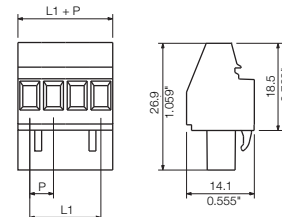

BLZ 5.08/90 BLZ 5.00/90

Technical data

Rated data to IEC 60664-1 / IEC 61984

Clamping range, max.	mm²	0.13...3.31
Solid H05(07) V-U	mm²	0.2...2.5
Stranded H07 V-R	mm²	
Flexible H05(07) V-K	mm²	0.2...2.5
Flexible with ferrule	mm²	0.2...2.5
Ferrule with plastic collar	mm²	0.2...2.5
Stripping length	mm	7
Screwdriver blade	mm	0.6 x 3.5
according to norm		DIN 5264
Tightening torque range	Nm	0.4...0.5

Rated current

at ambient temperature	20°C	40°C
A	15	12

Overvoltage category

	III	III	II
Pollution severity	3	2	2

Rated voltage	V	250	320	400

Rated impulse voltage	kV	4	4	4

UL 1059 rated data

	B	C	D
Nominal voltage	V	300	300
Rated current	A	10	10
AWG conductor		26-12	

CSA C22.2 rated data

	B	C	D
Rated voltage	V	300	300
Rated current	A	10	10
AWG conductor		26-12	

Material data

Information

- Additional colours on request
- Gold-plated contact surfaces on request
- Rated current related to rated cross-section and min. No. of poles.
- Wire end ferrule without plastic collar to DIN 46228 pt 1
- Wire end ferrule with plastic collar to DIN 46228 pt 4
- P on drg. = pitch
- Rated data refer only to the component itself. Clearance and creepage distances to other components are to be designed in accordance with the relevant application standards.