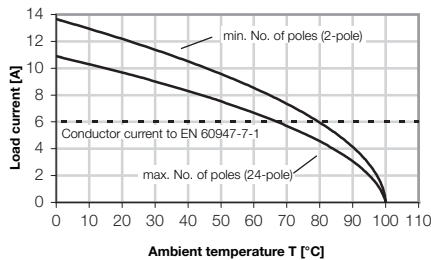

SL5.08/90 / BLZ5.08/270 / H05V-K0.5

Ordering data

Solder pin length

Colour of plastic	orange	black

Pitch 5.08 mm

Poles	L1 mm	(inch)	Qty.	Order No.	Order No.
2	5.08	(0.200)	180	1552760000	1552710000
3	10.16	(0.400)	120	1552860000	1552810000
4	15.24	(0.600)	90	1552960000	1552910000
5	20.32	(0.800)	72	1553060000	1553010000
6	25.40	(1.000)	60	1553160000	1553110000
7	30.48	(1.200)	48	1553260000	1553210000
8	35.56	(1.400)	42	1553360000	1553310000
9	40.64	(1.600)	36	1553460000	1553410000
10	45.72	(1.800)	36	1553560000	1553510000
11	50.80	(2.000)	30	1553660000	1553610000
12	55.88	(2.200)	30	1553760000	1553710000
13	60.96	(2.400)	24	1553860000	1553810000
14	66.04	(2.600)	24	1553960000	1553910000
15	71.12	(2.800)	24	1554060000	1554010000
16	76.20	(3.000)	18	1554160000	1554110000
17	81.28	(3.200)	18	1554260000	1554210000
18	86.36	(3.400)	18	1554360000	1554310000
19	91.44	(3.600)	18	1554460000	1554410000
20	96.52	(3.800)	18	1554560000	1554510000
21	101.60	(4.000)	12	1554660000	1554610000
22	106.68	(4.200)	12	1554760000	1554710000
23	111.76	(4.400)	12	1554860000	1554810000
24	116.84	(4.600)	12	1554960000	1554910000

Pitch 5.00 mm

Poles	L1 mm	(inch)	Qty.	Order No.	Order No.
2	5.00	(0.197)	180	1635940000	1636890000
3	10.00	(0.394)	120	1635950000	1636900000
4	15.00	(0.591)	90	1635960000	1636910000
5	20.00	(0.787)	72	1635970000	1636920000
6	25.00	(0.984)	60	1635980000	1636930000
7	30.00	(1.181)	48	1635990000	1636940000
8	35.00	(1.378)	42	1636000000	1636950000
9	40.00	(1.575)	36	1636010000	1636960000
10	45.00	(1.772)	36	1636020000	1636970000
11	50.00	(1.969)	30	1636030000	1636980000
12	55.00	(2.165)	30	1636040000	1636990000
13	60.00	(2.362)	24	1636050000	1637000000
14	65.00	(2.559)	24	1636060000	1637010000
15	70.00	(2.756)	24	1636070000	1637020000
16	75.00	(2.953)	50	1636080000	1637030000
17	80.00	(3.150)	18	1636090000	1637040000
18	85.00	(3.346)	18	1636100000	1637050000
19	90.00	(3.543)	18	1636110000	1637060000
20	95.00	(3.740)	18	1636120000	1637070000
21	100.00	(3.937)	12	1636130000	1637080000
22	105.00	(4.134)	12	1636140000	1637090000
23	110.00	(4.331)	12	1636150000	1637100000
24	115.00	(4.528)	12	1636160000	1637110000