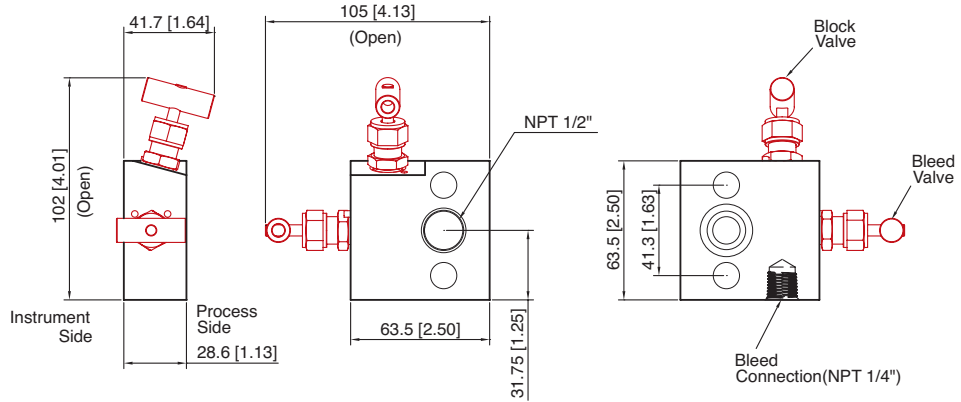

## (2 & 3 Way, Direct Mounting Type with Block Flange)

Valves

### VMD2A-08N- (with single block flange)

### VMD2B-08N- (with single block flange)

### VMD3A-08N- (with single block flange)

Dimensions are for reference only and are subject to change without prior notice.