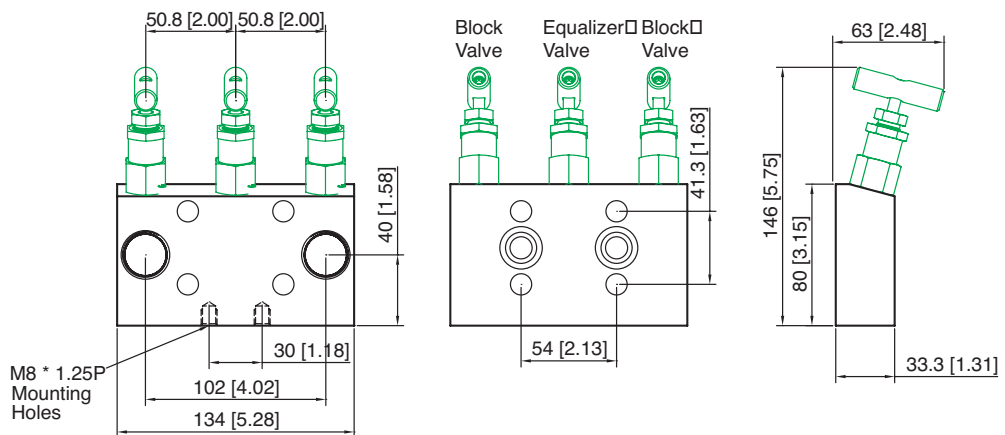

## (2 & 3 Way, Direct Mounting Type with Block Flange)

Valves

### VMD2A-08N- (with single block flange)

### VMD2B-08N- (with single block flange)

### VMD3A-08N- (with single block flange)

Dimensions are for reference only and are subject to change without prior notice.