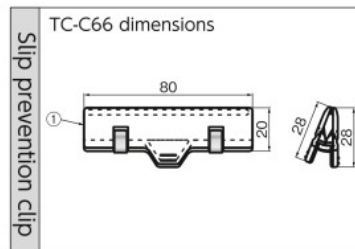

None Magnets

Order Unit: 1 Piece

TRUSCO NAKAYAMA CORPORATION

Order Code	Item No.	Price (per piece)	MSRP (per piece)	Clip Type + Joint Type + Clip Type	Type	Total Length (mm)	SPQ (piece)	Weight (g)
447-3329	TC-C6C5-1	¥ 342	¥ 370	C6 Type + Joint 1 Series + C5 Type	Simple	95	10	24
261-9563	TC-C6C5-3	¥ 370	¥ 400	C6 Type + Joint 3 Series + C5 Type	Multi Movable	135	10	26
261-9571	TC-C5C5-3	¥ 379	¥ 410	C5 Type + Joint 3 Series+ C5 Type	Multi Movable	165	10	27
261-9580	TC-C1C5-3	¥ 334	¥ 360	C1 Type + Joint 3 Series + C5 Type	Multi Movable	145	10	19
261-9598	TC-C6C5-5	¥ 444	¥ 480	C6 Type + Joint 5 Series + C5 Type	Multi Movable	165	10	28
261-9601	TC-C5C5-5	¥ 454	¥ 490	C5 Type + Joint 5 Series+ C5 Type	Multi Movable	200	10	30
261-9610	TC-C1C5-5	¥ 407	¥ 440	C1 Type + Joint 5 Series + C5 Type	Multi Movable	175	10	22
261-9628	TC-C6C5-50	¥ 361	¥ 390	C6 Type + Straight 50 + C5 Type	Straight bar	160	10	26
261-9636	TC-C5C5-50	¥ 370	¥ 400	C5 Type + Straight 50 + C5 Type	Straight bar	190	10	28
261-9644	TC-C1C5-50	¥ 324	¥ 350	C1 Type + Straight 50 + C5 Type	Straight bar	170	10	19
261-9652	TC-C6C5-100	¥ 379	¥ 410	C6 Type + Straight 100 + C5 Type	Straight bar	210	10	29
261-9661	TC-C5C5-100	¥ 389	¥ 420	C5 Type + Straight 100 + C5 Type	Straight bar	240	10	31
261-9679	TC-C1C5-100	¥ 342	¥ 370	C1 Type + Straight 100 + C5 Type	Straight bar	220	10	22
855-3346	TC-C6LC1-50	¥ 630	¥ 680	C6 Type + Straight 50 + LC1 Type	Straight bar	200	10	60
855-3347	TC-C6LC1-100	¥ 648	¥ 700	C6 Type + Straight 100 + LC1 Type	Straight bar	250	10	63
447-3370	TC-LC1LC3-1	¥ 741	¥ 800	LC1 Type + Joint 1 Series + LC3 Type	Large	165	10	75
447-3388	TC-LC1LC3-50	¥ 889	¥ 960	LC1 Type + Straight Bar 50 + LC3 Type	Large	220	10	78
769-0771	TC-GC1GC1-1	¥1,389	¥1,500	GC1 Type + Joint 1 Series+ GC1 Type	Super large type	290	5	115
769-0789	TC-GC1GC1-3	¥1,666	¥1,800	GC1 Type + Joint 3 Series+ GC1 Type	Super large type	340	5	128
769-0797	TC-GC1GC3-1	¥1,111	¥1,200	GC1 Type + Joint 1 Series+ GC3 Type	Super large type	205	5	92
769-0801	TC-GC1GC3-3	¥1,389	¥1,500	GC1 Type + Joint 3 Series+ GC3 Type	Super large type	255	5	105
769-0908	TC-STB-WB	¥ 741	¥ 800	WB Type + STB Type	Base	84	5	4
447-3311	TC-C6BASE-50	¥ 444	¥ 480	C6 Type + Straight bar 50 + Base 100Φ	Base	100	10	39
447-3302	TC-C6BASE-100	¥ 463	¥ 500	C6 Type + Straight bar 100 + Base 100Φ	Base	150	10	41

Slip Prevention Clip

Features

- •With its slip prevention effect, it has approx. 2.5-fold of grip force compared with a type without slip prevention, so it securely holds exhibit items.

Order Unit: 1 Bag

Order Code	Item No.	Price (per bag)	MSRP (per bag)	Clip type	Type	Qty Per Bag (piece)	SPQ (bag)	Weight (g/bag)
855-2620	TC-C66	¥685	¥740	C66 type	Slip prevention clip	4	10	10

Contact us:0120-509-849 <http://www.orange-book.com/>