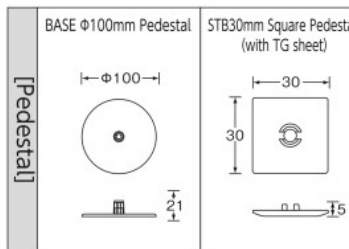

None Magnets

Order Unit: 1 Piece

TRUSCO NAKAYAMA CORPORATION

Order Code	Item No.	Price (per piece)	MSRP (per piece)	Clip Type + Joint Type + Clip Type	Type	Total Length (mm)	SPQ (piece)	Weight (g)
447-3329	TC-C6C5-1	¥ 342	¥ 370	C6 Type + Joint 1 Series + C5 Type	Simple	95	10	24
261-9563	TC-C6C5-3	¥ 370	¥ 400	C6 Type + Joint 3 Series + C5 Type	Multi Movable	135	10	26
261-9571	TC-C5C5-3	¥ 379	¥ 410	C5 Type + Joint 3 Series+ C5 Type	Multi Movable	165	10	27
261-9580	TC-C1C5-3	¥ 334	¥ 360	C1 Type + Joint 3 Series + C5 Type	Multi Movable	145	10	19
261-9598	TC-C6C5-5	¥ 444	¥ 480	C6 Type + Joint 5 Series + C5 Type	Multi Movable	165	10	28
261-9601	TC-C5C5-5	¥ 454	¥ 490	C5 Type + Joint 5 Series+ C5 Type	Multi Movable	200	10	30
261-9610	TC-C1C5-5	¥ 407	¥ 440	C1 Type + Joint 5 Series + C5 Type	Multi Movable	175	10	22
261-9628	TC-C6C5-50	¥ 361	¥ 390	C6 Type + Straight 50 + C5 Type	Straight bar	160	10	26
261-9636	TC-C5C5-50	¥ 370	¥ 400	C5 Type + Straight 50 + C5 Type	Straight bar	190	10	28
261-9644	TC-C1C5-50	¥ 324	¥ 350	C1 Type + Straight 50 + C5 Type	Straight bar	170	10	19
261-9652	TC-C6C5-100	¥ 379	¥ 410	C6 Type + Straight 100 + C5 Type	Straight bar	210	10	29
261-9661	TC-C5C5-100	¥ 389	¥ 420	C5 Type + Straight 100 + C5 Type	Straight bar	240	10	31
261-9679	TC-C1C5-100	¥ 342	¥ 370	C1 Type + Straight 100 + C5 Type	Straight bar	220	10	22
855-3346	TC-C6LC1-50	¥ 630	¥ 680	C6 Type + Straight 50 + LC1 Type	Straight bar	200	10	60
855-3347	TC-C6LC1-100	¥ 648	¥ 700	C6 Type + Straight 100 + LC1 Type	Straight bar	250	10	63
447-3370	TC-LC1LC3-1	¥ 741	¥ 800	LC1 Type + Joint 1 Series + LC3 Type	Large	165	10	75
447-3388	TC-LC1LC3-50	¥ 889	¥ 960	LC1 Type + Straight Bar 50 + LC3 Type	Large	220	10	78
769-0771	TC-GC1GC1-1	¥1,389	¥1,500	GC1 Type + Joint 1 Series+ GC1 Type	Super large type	290	5	115
769-0789	TC-GC1GC1-3	¥1,666	¥1,800	GC1 Type + Joint 3 Series+ GC1 Type	Super large type	340	5	128
769-0797	TC-GC1GC3-1	¥1,111	¥1,200	GC1 Type + Joint 1 Series+ GC3 Type	Super large type	205	5	92
769-0801	TC-GC1GC3-3	¥1,389	¥1,500	GC1 Type + Joint 3 Series+ GC3 Type	Super large type	255	5	105
769-0908	TC-STB-WB	¥ 741	¥ 800	WB Type + STB Type	Base	84	5	4
447-3311	TC-C6BASE-50	¥ 444	¥ 480	C6 Type + Straight bar 50 + Base 100Φ	Base	100	10	39
447-3302	TC-C6BASE-100	¥ 463	¥ 500	C6 Type + Straight bar 100 + Base 100Φ	Base	150	10	41

Slip Prevention Clip

Features

- •With its slip prevention effect, it has approx. 2.5-fold of grip force compared with a type without slip prevention, so it securely holds exhibit items.

Order Unit: 1 Bag

Order Code	Item No.	Price (per bag)	MSRP (per bag)	Clip type	Type	Qty Per Bag (piece)	SPQ (bag)	Weight (g/bag)
855-2620	TC-C66	¥685	¥740	C66 type	Slip prevention clip	4	10	10

Contact us:0120-509-849 <http://www.orange-book.com/>