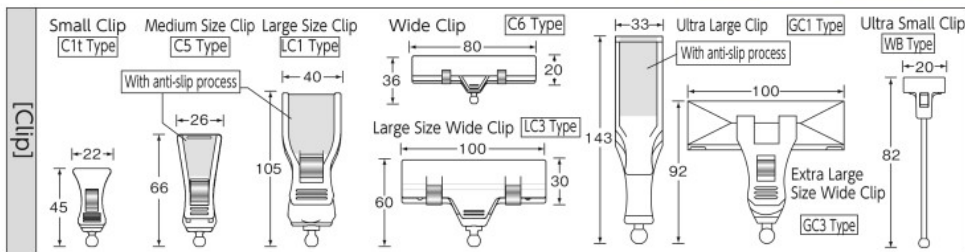

Origin

- Japan

Item No. Example

TC - C5C5 - 3

Indicates the type of the joint
 1=Joint 1 Series 3=Joint 3 Series
 5=Joint 5 Series
 50=Straight Bar 50mm
 100=Straight Bar 100mm

Indicate the type of clip/base/magnet
 WS=Ultra Small Clip C1=Small Clip C5=Medium Clip
 C6=Wide Clip LC1=Large Clip LC3= Large Wide Clip
 GC1=Ultra Large Clip GC3=Ultra Large Wide Clip
 MGB= Neoji Magnet MG=Normal Magnet
 KMG=Powerful Magnet LCMG=Super Strong Magnet
 STB=30mm Square Pedestal BASE=Φ100mm Pedestal