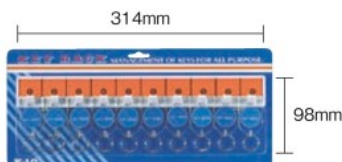

K-10 (key rack)