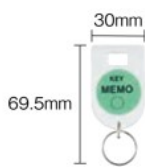

Standard Accessories

Warning

- Carrying handle is not attached to the main body.
- The color of the key holder/key rack may be different from the photo.

Key-equipped Type Specs

- Key type (key box main body)

Order Unit: 1 Piece

TRUSCO NAKAYAMA CORPORATION

Order Code	Item No.	Price (per piece)	MSRP (per piece)	W x D x H (mm)	Number of Holders (piece)	SPQ (piece)	Weight (kg)
000-8389	K-20	¥10,998	¥11,880	220 x 62 x 330	20	12	2.3
000-8397	K-30	¥13,339	¥14,410	220 x 62 x 500	30	10	3.5
000-8150	K-40	¥14,562	¥15,730	375 x 62 x 390	40	8	3.6
000-8168	K-60	¥17,820	¥19,250	375 x 62 x 500	60	6	4.9
000-8192	K-80	¥22,402	¥24,200	375 x 62 x 500	80	6	5.0
000-8206	K-120	¥36,964	¥39,930	420 x 110 x 500	120	3	10.9
000-8338	K-160	¥40,630	¥43,890	420 x 110 x 500	160	3	11.2
000-8346	K-180	¥50,405	¥54,450	460 x 162 x 500	180	2	15.5
000-8354	K-240	¥56,006	¥60,500	460 x 162 x 500	240	2	16.4

K-5 (key rack)

K-10 (key rack)

KHT (key holder)

Dial Key Type Specs

- Dial key type (key box main body)

Warning

- In the event that you forget the PIN code set by yourself, there is no means of opening the key box. In such a case, we must ask you to open it physically at your discretion.