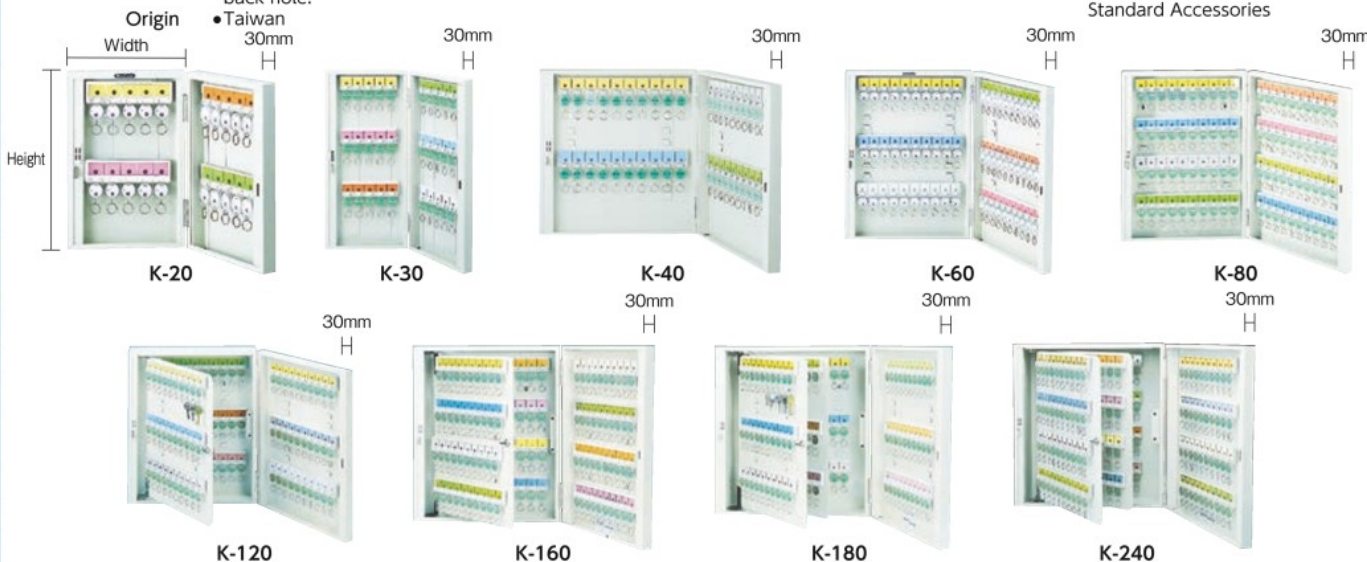

Stock 38,650 Items

Key Box

Features

- You can centrally manage bill keys required for building management.
- It is a key box optimum for storing keys of households, offices, warehouses, etc.
- You can hang it on the wall. You can also open and close hanging on the wall.
- The key box door can be lock. (with 2 keys)
- The key rack inside the key box will come off when you push it up.
- During extracting the inside card, please pull out the side stopper sideways.
- The card number is included in the color-coded card, and functional classification that is easy to understand is possible.
- Installation method: Affixed accessories three screws thread into a sturdy wall and hook the body back hole.

Standard Accessories

Warning

- Carrying handle is not attached to the main body.
- The color of the key holder/key rack may be different from the photo.

Key-equipped Type Specs

- Key type (key box main body)

Order Unit: 1 Piece

Order Code	Item No.	Price (per piece)	MSRP (per piece)	W x D x H (mm)	Number of Holders (piece)	SPQ (piece)	Weight (kg)
836-8801	KD-20	¥10,998	¥11,880	220 x 62 x 330	20	12	2.80
836-8802	KD-30	¥13,339	¥14,410	220 x 62 x 500	30	10	3.85
836-8803	KD-40	¥14,562	¥15,730	375 x 62 x 390	40	8	3.90
836-8804	KD-60	¥17,820	¥19,250	375 x 62 x 500	60	6	5.20
836-8805	KD-80	¥22,402	¥24,200	375 x 62 x 500	80	6	5.57
836-8806	KD-120	¥36,964	¥39,930	420 x 110 x 500	120	3	10.96
836-8807	KD-160	¥40,630	¥43,890	420 x 110 x 500	160	3	11.30
836-8808	KD-180	¥50,405	¥54,450	460 x 162 x 500	180	2	15.50
836-8809	KD-240	¥56,006	¥60,500	460 x 162 x 500	240	2	16.25