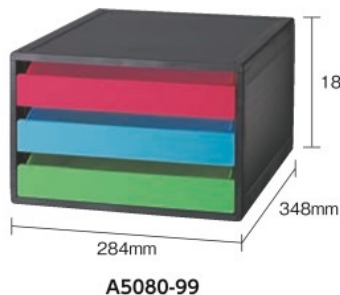

## Letter Case (A4 type)

- Features** • Letter case that can also be interior decoration.
- Specs** • Can be stacked up to 2 units.  
• With header seal  
• None Key Type  
• Color: Mix
- Materials** • Main body/drawer: High impact polystyrene  
• Side: Polypropylene (PP)
- Origin** • Vietnam