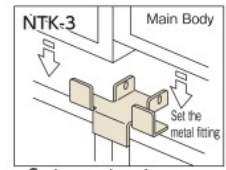

•Set content: Metal fittings x 2

Order Unit: 1 Set | Factory direct | Freight: ¥1,500 | Excluding remote islands

Order Code	Item No.	Price (per set)	MSRP (per set)	Item Name	Weight (g/set)
★518-0074	TK-1	¥2,962	¥3,200	Top part holding plate	400
★518-0104	TK-6	¥2,222	¥2,400	Main body/base connection plate	300
★520-6456	NTK-2	¥5,184	¥5,600	Connection plate for intermediate 1 connection	200
★258-5421	NTK-3	¥3,703	¥4,000	Connection plate for intermediate 2 connection	300

Contact us: 0120-509-849 <http://www.orange-book.com/>

Bookshelf

NEW Finished Goods **Heavy Caution**

Specs • Color: Warm White
Origin • Japan