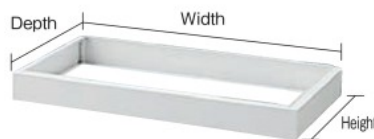

H637B-AW

Bookshelf Base

Order Unit: 1 Piece | Factory direct | Shipping not included

Order Code	Item No.	Price (per piece)	MSRP (per piece)	W x D x H (mm)	Applicable Bookshelf Dimension (mm) W x D	SPQ (piece)	Weight (kg)
★836-9183	H337B-AW	¥4,721	¥5,100	880 x 489 x 90	880 x 400	1	3.0
★836-9184	H637B-AW	¥6,943	¥7,500	1760 x 489 x 90	1760 x 400	1	4.8

Contact us: 0120-711-021 <http://www.naiki.co.jp/>

Introducing R&D Center

Introduction of Research & Development Center and Showroom of manufacturers listed in the Orange Book.

NAIKI Showroom

Opening hours 8:50 a.m. to 5:40 p.m.

Closed Sat, Sun and public holidays

NAIKI Co.Ltd. (Tokyo Branch)

JPR Nihonbashi-horidome Building, 1-11-12
Nihonbashihoridomecho, Chuo-ku, Tokyo, 103-0012, Japan
Tel: 03(5847)1980 Fax: 03(5847)1217