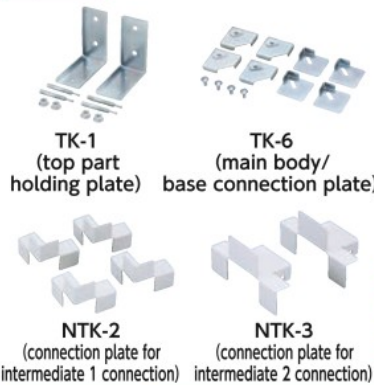

Prices displayed include 8% tax.

TRUSCO
Stock
38,650
Items

Fall Prevention Metal Fitting (holding plate/floor fixing plate/connection plate)

Com
Green Purchasing
Chemical Content
Inspection

Com
Drawing

Origin • Japan