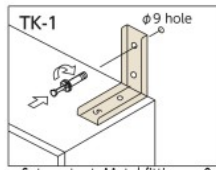

Prices displayed include 8% tax.

TRUSCO
Stock
38,650
Items

Fall Prevention Metal Fitting (holding plate/floor fixing plate/connection plate)

Com
Green Purchasing
Chemical Content
Inspection

Com
Drawing

Origin • Japan

•Set content: Metal fittings x 4, bolt x 4