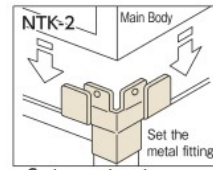

•Set content: Metal fittings x 4