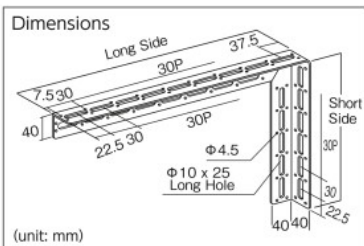

Maintenance Accessories for Plumbing

Air Conditioning Materials

Valve Pipe Identifying Goods

Spray Nozzles

TRUSCO Stock 38,650 Items

Multi-bracket for Piping Support

Specs • Long Hole: 10 x 25mm • Nail Hole: 4.5mm Origin • Japan

TKLM-WB150-S

Stainless Steel Materials • Stainless Steel (SUS304)

Order Unit: 1 Piece

TRUSCO NAKAYAMA CORPORATION

Order Code	Item No.	Price (per piece)	MSRP (per piece)	Long Side (mm)	Short Side (mm)	Thickness (mm)	SPQ (piece)	Weight (kg)
287-2617	TKLM-WB150-S	¥1,527	¥1,650	150	120	3.0	10	0.5
287-2625	TKLM-WB210-S	¥1,962	¥2,120	210	150	3.0	10	0.6
287-2633	TKLM-WB300-S	¥2,703	¥2,920	300	210	3.0	10	0.9
287-2641	TKLM-WB390-S	¥3,333	¥3,600	390	240	3.0	10	1.1
287-2650	TKLM-WB510-S	¥4,240	¥4,580	510	300	3.0	10	1.4
287-2668	TKLM-WB600-S	¥4,767	¥5,150	600	300	3.0	10	1.6
287-2676	TKLM-WB690-S	¥6,017	¥6,500	690	390	3.0	10	1.9
287-2684	TKLM-WB810-S	¥6,711	¥7,250	810	390	3.0	10	2.1
287-2692	TKLM-WB900-S	¥7,776	¥8,400	900	510	3.0	10	2.5