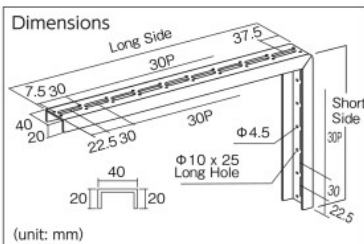

Contact us:0120-509-849 <http://www.orange-book.com/>

TRUSCO Stock 38,650 Items

Safety Bracket for Pipe Support

Specs • Long Hole: 10 x 25mm • Nail Hole: 4.5mm Origin • Japan

TKC4-UB510-S

Stainless Steel Materials • Stainless Steel (SUS304)

Order Unit: 1 Piece

TRUSCO NAKAYAMA CORPORATION

Order Code	Item No.	Price (per piece)	MSRP (per piece)	Long Side (mm)	Short Side (mm)	Thickness (mm)	SPQ (piece)	Weight (kg)
287-2757	TKC4-UB150-S	¥1,500	¥1,620	150	120	3.0	10	0.4
287-2765	TKC4-UB210-S	¥1,851	¥2,000	210	150	3.0	10	0.6
287-2773	TKC4-UB300-S	¥2,453	¥2,650	300	210	3.0	10	0.8
287-2781	TKC4-UB390-S	¥2,888	¥3,120	390	240	3.0	10	1.0
287-2790	TKC4-UB510-S	¥3,471	¥3,750	510	300	3.0	10	1.3