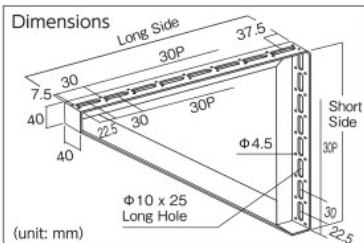

Contact us:0120-509-849 <http://www.orange-book.com/>

TRUSCO Stock 38,650 Items

Double Use Facing Triangular Bracket for Pipe Support

Specs • Long Hole: 10 x 25mm • Nail Hole: 4.5mm Origin • Japan

TKL4-SB210-S

Stainless Steel Materials • Stainless Steel (SUS304)

Order Unit: 1 Piece

TRUSCO NAKAYAMA CORPORATION

Order Code	Item No.	Price (per piece)	MSRP (per piece)	Long Side (mm)	Short Side (mm)	Thickness (mm)	SPQ (piece)	Weight (kg)
287-2838	TKL4-SB210-S	¥6,295	¥6,800	210	210	3.0	10	1.3
287-2846	TKL4-SB300-S	¥7,822	¥8,450	300	300	3.0	8	1.9
287-2854	TKL4-SB360-S	¥8,887	¥9,600	360	360	3.0	6	2.2