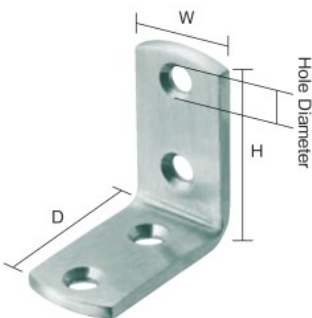

## Corner Bracket Round Type

- Features**
- Countersink on both sides is attached.
  - Can be used either inward or outward.
  - Please use the countersunk head screw.
- Use**
- As a reinforcing metal fitting for the corner.
  - To prevent furniture from falling.
  - To make shelf.
- Materials**
- Stainless Steel (SUS304)
  - Hairline finishing
- Origin**
- China

## Corner Bracket Square Type

- Features**
- Countersink on both sides is attached.
  - Can be used either inward or outward.
  - Please use the countersunk head screw.
- Use**
- As a reinforcing metal fitting for the corner.
  - To prevent furniture from falling.
  - To make shelf.
- Materials**
- Stainless Steel (SUS304)
  - Hairline finishing
- Origin**
- China