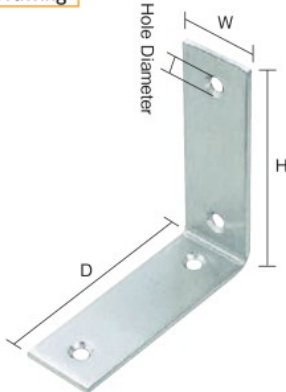

## Corner Bracket Round Type

- Features**
- Countersink on both sides is attached.
  - Can be used either inward or outward.
  - Please use the countersunk head screw.
- Use**
- As a reinforcing metal fitting for the corner.
  - To prevent furniture from falling.
  - To make shelf.
- Materials**
- Stainless Steel (SUS304)
  - Hairline finishing
- Origin**
- China

## Corner Bracket Square Type

- Features**
- Countersink on both sides is attached.
  - Can be used either inward or outward.
  - Please use the countersunk head screw.
- Use**
- As a reinforcing metal fitting for the corner.
  - To prevent furniture from falling.
  - To make shelf.
- Materials**
- Stainless Steel (SUS304)
  - Hairline finishing
- Origin**
- China