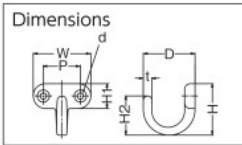

1. Features
2. •Since it is made of stainless steel, it is hard to rust.
3. Use
4. •Working facilities, production facilities, machinery equipment, in an office, hospitals, etc.
5. Materials
6. •Stainless steel (SCS13)
7. Accessories
8. •Cross Recess Round Countersunk Wood Screw (stainless steel)
9. Origin
10. •Japan

Order Unit: 1 Piece

(Price revision date: May, 2015) SUGATSUNE KOGYO Co.Ltd.

Order Code	Item No.	Price (per piece)	MSRP (per piece)	D (mm)	H (mm)	H1 (mm)	H2 (mm)	P (mm)	W (mm)	t (mm)	d (mm)	Handing load (N/kgf)	SPQ (piece)	Weight (g)
440-3711	EP-25	¥1,004	¥930	25	25	12	19	18	28	4	3	196/20	30	16
440-3720	EP-40	¥1,404	¥1,300	32	33	16	25	23	36	5	4	196/20	20	31

Contact us:03-3851-1122 <http://www.sugatsune.co.jp/>

TRUSCO

TRUSCO

Stock
38,650
Items

"Open Pad Eye"

RoHS

Com.eco
Chemical Content
Inspection