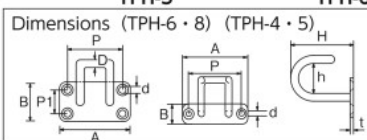

TPH-5

TPH-6

1. Features
2. •Since both sides of a round bar forming the hook part are welded, it can be used both for temporary hanging and tying.
3. Use
4. •Setting on the wall, floor, pillar, etc., it is used as an edge bracket for the chain, wire, or rope.
   - •It is used for temporary hanging a hose, etc.
5. Materials
6. •Stainless Steel (SUS304)
7. Origin
8. •China

Order Unit: 1 Piece

(Price revision date: Jan, 2017) TRUSCO NAKAYAMA CORPORATION

Order Code	Item No.	Price (per piece)	MSRP (per piece)	D (mm)	A (mm)	B (mm)	H (mm)	h (mm)	P (mm)	P1 (mm)	d (mm)	t (mm)	Handing load (N/kgf)	SPQ (piece)	Weight (g)
328-5961	TPH-4	¥703	¥760	4	40	12	31.5	16.5	32	-	3.2	2.0	68.6/7	20	18
328-5979	TPH-5	¥1,018	¥1,100	5	50	15	41.0	20.5	40	-	4.2	2.5	98.0/10	20	35
328-5987	TPH-6	¥1,537	¥1,660	6	54	30	48.0	23.0	42	18	5.2	2.5	147.0/15	20	66
328-5995	TPH-8	¥2,517	¥2,720	8	72	40	64.0	30.0	57	25	5.2	3.0	245.0/25	10	155

Contact us:0120-509-849 <http://www.orange-book.com/>