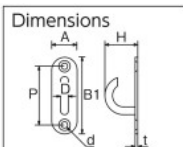

- Features
- Possible to install even on a narrow installation surface.
 - Please use the countersunk head screw.
- Use
- For attaching to a pole, a wall, etc.
- Materials
- Stainless Steel (SUS304)
- Origin
- China