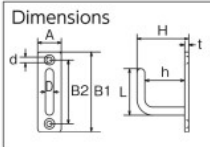

1. Features
2. •The opening widely opens, and the work of hanging things is efficient.
   - •There is depth in the part to be hung, that can be hung with a thick tool.
3. Use
4. •Set up on the wall, floor, pillar, etc., as a wall metal fitting for the chain, wire, and rope.
   - •It is used for a hook of items on food processing sites.
5. Materials
6. •Stainless Steel (SUS304)
7. Origin
8. •China

Order Unit: 1 Piece

(Price revision date: Jan, 2016) MIZUMOTO MACHINE MFG.Co.Ltd

Order Code	Item No.	Price (per piece)	MSRP (per piece)	D (mm)	A (mm)	B1 (mm)	B2 (mm)	H (mm)	d (mm)	h (mm)	L (mm)	t (mm)	Handing load (N/kgf)	SPQ (piece)	Weight (g)
378-9616	B-2193	¥323	¥380	3	9	27	22	15	2.2	10	14	2	19.6/2	20	5
375-9857	B-2194	¥1,749	¥2,060	10	30	120	100	64	6.2	50	68	4	294.0/30	10	170

Contact us:079-246-2501 <http://www.mizumoto-mm.co.jp/>

Chains

Wire Ropes

Metal Fittings for Handling

Suspension Metal Fittings

Shelf Peg Metal Fittings

Joint Fittings

Steel Wires

Wire Nets

Inspection Doors, Air Inlet/Outlets

Handrails, Slopes

Corrugated Plates

Plastic Materials

Metal Materials

Construction Materials

Sash Rollers

Door Hangers

SUGATSUNE

SUGATSUNE

Stock
766
Items