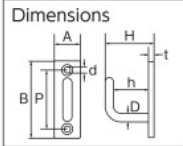

Com
Drawing

TLEH-4

- Features
- The opening widely opens, and the work of hanging things is efficient.
 - There is depth in the part to be hung, that can be hung with a thick tool.
- Use
- Set up on the wall, floor, pillar, etc., as a wall metal fitting for the chain, wire, and rope.
- Materials
- Stainless Steel (SUS304)
- Origin
- China