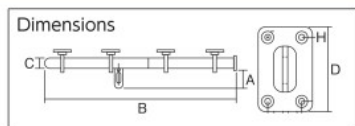

Contact us:0120-509-849 <http://www.orange-book.com/>

TRUSCO **Stock 38,650 Items**

Round Bar Slide Bolt Latch (for wooden door)

Com **eco** Chemical Content Inspection **Com** Drawing

TKB-300S

Features •Made of stainless steel and excellent in corrosion resistance or heat resistance.
 •The hole diameter of the catch has been made larger, and it corresponds to the gap after installation.
 •The handle part is subjected to anti-slip processing.
 Use •Wooden gate door/wooden fittings.
 Materials •Stainless Steel (SUS304)
 Accessories •Wood screw stainless steel M4 x 35 tapping: 17 pieces
 Origin •Japan