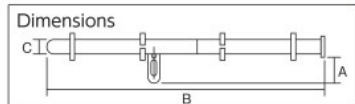

Contact us:0120-509-849 <http://www.orange-book.com/>

TRUSCO **Stock 38,650 Items**

Round Bar Slide Bolt Latch (for welding)

Com **eco** Chemical Content Inspection **Com** Drawing

TKY-450S

Features •The hole diameter of the catch has been made larger, and it corresponds to the gap after installation.
 •The handle part is subjected to anti-slip processing.
 Use •Steel gate door/steel joinery.
 Materials •Stainless Steel (SUS304) Origin •Japan