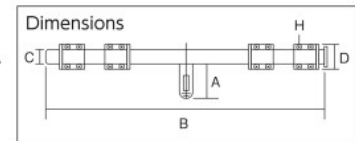

Contact us:0120-509-849 <http://www.orange-book.com/>

TRUSCO **Stock 38,650 Items**

Super Strong Round Bar Slide Bolt Latch

Com **eco** Chemical Content Inspection **Com** Drawing

TKN-650S

Features •Optimum for areas requiring greater strength such as large doors.
 •The hole diameter of the catch has been made larger than the existing items, and it corresponded to the gap after installation.
 •The handle part is subjected to anti-slip processing.
 Use •Large steel gate door/steel joinery.
 Materials •Stainless Steel (SUS304)
 Accessories •Stainless Steel M5 x 40 Tapping 20 Pieces Origin •Japan