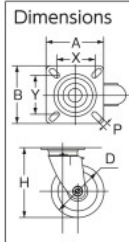

TJB-G Type

Flexible Specs • Flexible Type

Order Unit: 1 Piece

Order Code	Item No.	Price (per piece)	MSRP (per piece)	Allowable Weight		Wheel Diameter D (mm)	Wheel Width (mm)	Mounting Height H (mm)	Mounting Plate A x B (mm)	Mounting Pitch X x Y (mm)	Mounting Hole Diameter P (mm)	SPQ (piece)	Weight (kg)
				(daN)	(kgf)								
772-9707	TJB-75G	¥1,286	¥1,390	64	65	75	32	100	82 x 82	63 x 63	9.5	25	0.60
772-9669	TJB-100G	¥1,759	¥1,900	78	80	100	35	144	95 x 95	67 to 74 x 67 to 74	10.5	18	1.15
772-9677	TJB-130G	¥2,703	¥2,920	147	150	130	42	177	110 x 110	75 to 90 x 75 to 90	11.0	10	1.95
772-9685	TJB-150G	¥3,018	¥3,260	167	170	150	45	198	120 x 120	75 to 90 x 75 to 90	11.0	8	2.25
772-9693	TJB-200G	¥4,888	¥5,280	225	230	200	46	250	140 x 140	100 to 115 x 100 to 115	11.5	4	3.75