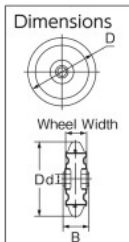

TW-G Type

Replacement wheel

Order Unit: 1 Piece

Order Code	Item No.	Price (per piece)	MSRP (per piece)	Allowable Weight		Wheel Diameter D (mm)	Wheel Width (mm)	Hub Width B (mm)	Hole Diameter d (mm)	SPQ (piece)	Weight (kg)
				(daN)	(kgf)						
772-9855	TW-75G	¥ 685	¥ 740	64	65	75	32	37	10	50	0.21
772-9812	TW-100G	¥ 907	¥ 980	78	80	100	35	44	12	50	0.35
772-9821	TW-130G	¥1,454	¥1,570	147	150	130	42	54	20	22	0.75
772-9839	TW-150G	¥1,713	¥1,850	167	170	150	45	55	20	18	0.98
772-9847	TW-200G	¥2,546	¥2,750	225	230	200	46	58	20	10	1.50

Contact us:0120-509-849 <http://www.orange-book.com/>

Selection Guide of Casters

Caster designation

Wheel designation