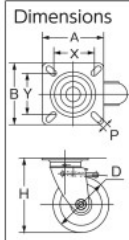

Flexible with double stopper Specs • Flexible Type (with double stopper)

Order Code	Item No.	Price (per piece)	MSRP (per piece)	Allowable Weight		Wheel Diameter D (mm)	Wheel Width (mm)	Mounting Height H (mm)	Mounting Plate A x B (mm)	Mounting Pitch X x Y (mm)	Mounting Hole Diameter P (mm)	SPQ (piece)	Weight (kg)
				(daN)	(kgf)								
772-9758	TJB-75G	¥2,258	¥2,440	64	65	75	32	100	82 x 82	63 x 63	9.5	25	0.65
772-9715	TJB-100G	¥2,703	¥2,920	78	80	100	35	144	95 x 95	67 to 74 x 67 to 74	10.5	18	1.25
772-9723	TJB-130G	¥3,703	¥4,000	147	150	130	42	177	110 x 110	75 to 90 x 75 to 90	11.0	10	2.15
772-9731	TJB-150G	¥3,963	¥4,280	167	170	150	45	198	120 x 120	75 to 90 x 75 to 90	11.0	8	2.40
772-9740	TJB-200G	¥5,518	¥5,960	225	230	200	46	250	140 x 140	100 to 115 x 100 to 115	11.5	4	4.00