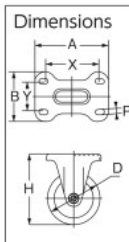

Fixed Specs • Fixed Type

Order Unit: 1 Piece

Order Code	Item No.	Price (per piece)	MSRP (per piece)	Allowable Weight		Wheel Diameter D (mm)	Wheel Width (mm)	Mounting Height H (mm)	Mounting Plate A x B (mm)	Mounting Pitch X x Y (mm)	Mounting Hole Diameter P (mm)	SPQ (piece)	Weight (kg)
				(daN)	(kgf)								
772-9804	TK-75G	¥1,000	¥1,080	64	65	75	32	100	95 x 72	63 x 40	9.5	25	0.50
772-9766	TK-100G	¥1,314	¥1,420	78	80	100	35	144	115 x 80	80 to 90 x 45 to 50	10.5	18	0.85
772-9774	TK-130G	¥2,157	¥2,330	147	150	130	42	177	138 x 92	100 to 112 x 53 to 56	11.0	10	1.60
772-9782	TK-150G	¥2,472	¥2,670	167	170	150	45	198	138 x 92	100 to 112 x 53 to 56	11.0	8	1.85
772-9791	TK-200G	¥4,101	¥4,430	225	230	200	46	250	155 x 102	112 to 119 x 56 to 63	11.5	4	3.00