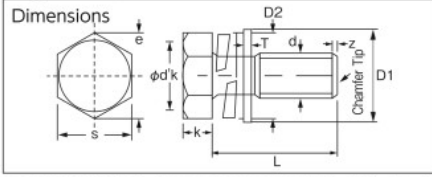

Hexagon Head Cap Bolts with Washer Cormic

The number next to the logo mark indicates items in stock for each brand.

Stock 38,650 Items

Hexagon Head Screw with Captive Washer (steel)

B716 Type

- Features • Saves you the trouble of setting washers and spring washers.
 Specs • Tensile Strength Rank: 4.8 • With round washer, spring (P-3 type)
 Materials • Low Carbon Steel (SWCH) • Surface Treatment: Trivalent Chromate Finishing (white)
 Origin • Japan

Basic Dimension

(unit: mm)

Nominal Designation of Thread (d)	Bolt Body						Plain Washer		Spring Lock Washer	
	k	s	e	d'k	z	D1	T	For Built-in		
M6	4	10	11.5	9.8	1	13	1	D2		
M8	5.5	13	15	12.6	1.2	18	1.6	14.5		
M10	7	17	19.6	16.5	1.5	22	1.6	17.5		
M12	8	19	21.9	18	2	26	2.3	20.5		

Contact us: 0120-509-849 <http://www.orange-book.com/>

Stock 38,650 Items

Hexagon Head Screw with Captive Washer (steel)

B768 Type (trivalent chromate)

B68 Type (hexavalent chromate)

- Features • Saves you the trouble of setting washers and spring washers.
 Specs • Tensile Strength Rank: 4.8
 • With round washer, spring (P-3 type)
 • Upset type
 Materials • Low Carbon Steel (SWCH)
 Origin • Japan

Compatible Screwdriver

M5	Plus No. 2
M6/M8	Plus No. 3

Basic Dimension

(unit: mm)

Nominal Designation of Thread (d)	Thread Pitch	Upset Head Bolt with Cross Recess		Plain Washer		Spring Lock Washer	
		k	S	D1	T1	D2	B x T2
M5	0.80	3.5	8.0	12.0	0.8	8.5	1.7 x 1.3
M6	1.00	4.0	10.0	13.0	1.0	11.5	2.7 x 1.5
M8	1.25	5.5	13.0	18.0	1.6	14.5	3.2 x 2.0