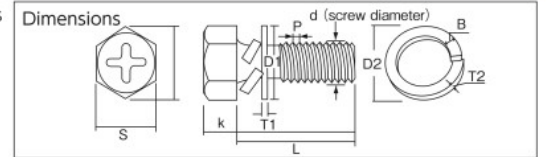

Order Unit: 1 Bag

Order Code	Item No.	Price (per bag)	MSRP (per bag)	Dimension (mm) d x L	Q'ty Per Bag (piece)	SPQ (bag)	Weight (g/bag)
300-2578	B716-1020	¥602	¥650	M10 x 20	6	10	182.4
300-2586	B716-1025	¥602	¥650	M10 x 25	6	10	198.3
300-2594	B716-1030	¥602	¥650	M10 x 30	5	10	179.0
300-2608	B716-1035	¥602	¥650	M10 x 35	5	10	191.4
300-2411	B716-1040	¥602	¥650	M10 x 40	4	10	163.1
300-2420	B716-1045	¥602	¥650	M10 x 45	4	10	173.0
300-2438	B716-1050	¥602	¥650	M10 x 50	4	10	181.6
300-2446	B716-1220	¥602	¥650	M12 x 20	3	10	136.2
300-2454	B716-1225	¥602	¥650	M12 x 25	3	10	145.2
300-2462	B716-1230	¥602	¥650	M12 x 30	3	10	156.0
300-2471	B716-1235	¥602	¥650	M12 x 35	3	10	167.9
300-2489	B716-1240	¥602	¥650	M12 x 40	3	10	178.6
300-2497	B716-1245	¥602	¥650	M12 x 45	3	10	189.4
300-2501	B716-1250	¥602	¥650	M12 x 50	3	10	199.2

Contact us: 0120-509-849 <http://www.orange-book.com/>

Stock 38,650 Items

Hexagon Head Screw with Captive Washer (steel)

B768 Type (trivalent chromate)

B68 Type (hexavalent chromate)

- Features • Saves you the trouble of setting washers and spring washers.
 Specs • Tensile Strength Rank: 4.8
 • With round washer, spring (P-3 type)
 • Upset type
 Materials • Low Carbon Steel (SWCH)
 Origin • Japan

Compatible Screwdriver

M5	Plus No. 2
M6/M8	Plus No. 3

Basic Dimension

(unit: mm)

Nominal Designation of Thread (d)	Thread Pitch	Upset Head Bolt with Cross Recess		Plain Washer		Spring Lock Washer	
		k	S	D1	T1	D2	B x T2
M5	0.80	3.5	8.0	12.0	0.8	8.5	1.7 x 1.3
M6	1.00	4.0	10.0	13.0	1.0	11.5	2.7 x 1.5
M8	1.25	5.5	13.0	18.0	1.6	14.5	3.2 x 2.0