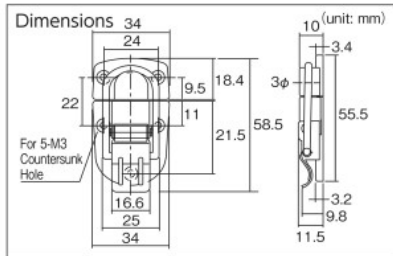

Prices displayed include 8% tax.

TRUSCO **Draw Latch (sideways displacement prevention type, steel)** RoHS

- Specs** • Body Mounting Hole/Receiving Hole Dimension: 3.2mm  
**Materials** • Cold Rolled Steel Plate (SPCC)  
 • Surface Treatment: Trivalent Chrome-plated Finishing  
**Origin** • Japan

P-19

TRUSCO **Draw Latch (sideways displacement prevention type, steel)** RoHS

- Specs** • Body Mounting Hole/Receiving Hole Dimension: 3.5mm  
**Materials** • Cold Rolled Steel Plate (SPCC)  
 • Surface Treatment: Trivalent Chrome-plated Finishing  
**Origin** • Japan

Contact us: 0120-509-849 <http://www.orange-book.com/>

TRUSCO **Draw Latch (sideways displacement prevention type, steel)** RoHS

- Specs** • Body Mounting Hole Dimension: 4.2mm  
 • Receiving Hole Dimension: 4.0mm  
**Materials** • Cold Rolled Steel Plate (SPCC)  
 • Surface Treatment: Trivalent Chrome-plated Finishing  
**Origin** • Japan

Contact us: 0120-509-849 <http://www.orange-book.com/>

TRUSCO **Toggle Latch (curved arm type, steel)** RoHS Stock 38,650 Items

- Specs** • Main Body Mounting Hole/Receiving Hole Dimension: 5.2mm  
**Materials** • Cold Rolled Steel Plate (SPCC)  
 • Surface Treatment: Trivalent Uni-chrome-plated Finishing  
**Origin** • Japan