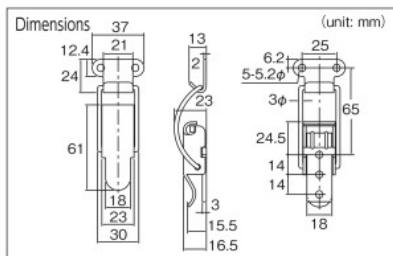

Contact us: 0120-509-849 <http://www.orange-book.com/>

TRUSCO **Draw Latch (sideways displacement prevention type, steel)** RoHS

- Specs** • Body Mounting Hole Dimension: 4.2mm  
 • Receiving Hole Dimension: 4.0mm  
**Materials** • Cold Rolled Steel Plate (SPCC)  
 • Surface Treatment: Trivalent Chrome-plated Finishing  
**Origin** • Japan

P-16

TRUSCO **Draw Latch (sideways displacement prevention type, steel)** RoHS

- Specs** • Body Mounting Hole/Receiving Hole Dimension: 4.1mm  
**Materials** • Cold Rolled Steel Plate (SPCC)  
 • Surface Treatment: Nickel-plated Finishing  
**Origin** • Japan

Contact us: 0120-509-849 <http://www.orange-book.com/>

TRUSCO **Toggle Latch (curved arm type, steel)** RoHS Stock 38,650 Items

- Specs** • Main Body Mounting Hole/Receiving Hole Dimension: 5.2mm  
**Materials** • Cold Rolled Steel Plate (SPCC)  
 • Surface Treatment: Trivalent Uni-chrome-plated Finishing  
**Origin** • Japan

P-147-1

TRUSCO **Toggle Latch (curved arm type, stainless steel)** RoHS Stock 38,650 Items

- Specs** • Main Body Mounting Hole/Receiving Hole Dimension: 5.2mm  
**Materials** • Stainless Steel (SUS304)  
**Origin** • Japan