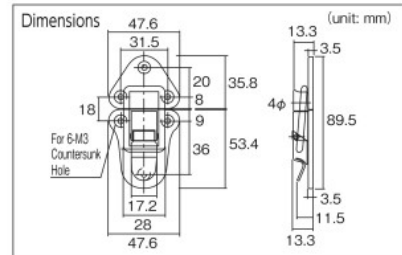

Prices displayed include 8% tax.

TRUSCO **Draw Latch (sideways displacement prevention type, steel)** RoHS

1. **Specs** • Body Mounting Hole/Receiving Hole Dimension: 3.2mm
   Materials • Cold Rolled Steel Plate (SPCC)
   • Surface Treatment: Trivalent Chrome-plated Finishing
   Origin • Japan

TRUSCO **Draw Latch (sideways displacement prevention type, steel)** RoHS

1. **Specs** • Body Mounting Hole/Receiving Hole Dimension: 3.5mm
   Materials • Cold Rolled Steel Plate (SPCC)
   • Surface Treatment: Trivalent Chrome-plated Finishing
   Origin • Japan

Order Unit: 1 Bag (Price revision date: Jan, 2016) TRUSCO NAKAYAMA CORPORATION

Order Code	Item No.	Price (per bag)	MSRP (per bag)	Q'ty Per Bag (piece)	SPQ (bag)	Weight (g/bag)
232-9191	P-19	¥1,518	¥1,640	4	10	120

Contact us: 0120-509-849 <http://www.orange-book.com/>

Order Unit: 1 Bag (Price revision date: Jan, 2016) TRUSCO NAKAYAMA CORPORATION

Order Code	Item No.	Price (per bag)	MSRP (per bag)	Q'ty Per Bag (piece)	SPQ (bag)	Weight (g/bag)
232-9204	P-49	¥2,805	¥3,030	4	10	180

Contact us: 0120-509-849 <http://www.orange-book.com/>

TRUSCO **Draw Latch (sideways displacement prevention type, steel)** RoHS

1. **Specs** • Body Mounting Hole Dimension: 4.2mm
   • Receiving Hole Dimension: 4.0mm
   Materials • Cold Rolled Steel Plate (SPCC)
   • Surface Treatment: Trivalent Chrome-plated Finishing
   Origin • Japan

TRUSCO **Draw Latch (sideways displacement prevention type, steel)** RoHS

1. **Specs** • Body Mounting Hole/Receiving Hole Dimension: 4.1mm
   Materials • Cold Rolled Steel Plate (SPCC)
   • Surface Treatment: Nickel-plated Finishing
   Origin • Japan

Order Unit: 1 Bag (Price revision date: Jan, 2016) TRUSCO NAKAYAMA CORPORATION

Order Code	Item No.	Price (per bag)	MSRP (per bag)	Q'ty Per Bag (piece)	SPQ (bag)	Weight (g/bag)
232-9247	P-16	¥926	¥1,000	2	10	120