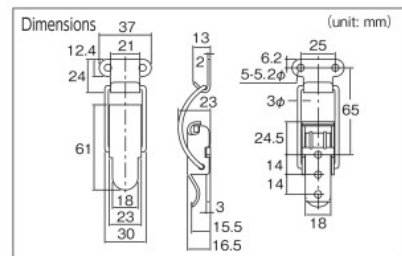

TRUSCO **Toggle Latch (curved arm type, stainless steel)** RoHS Stock 38,650 Items

1. **Specs** • Main Body Mounting Hole/Receiving Hole Dimension: 5.2mm
   Materials • Stainless Steel (SUS304)
   Origin • Japan