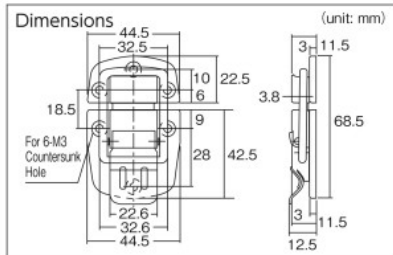

Prices displayed include 8% tax.

TRUSCO **Draw Latch (sideways displacement prevention type, steel)** RoHS

- Specs** • Body Mounting Hole/Receiving Hole Dimension: 3.2mm  
**Materials** • Cold Rolled Steel Plate (SPCC)  
 • Surface Treatment: Trivalent Chrome-plated Finishing  
**Origin** • Japan

Contact us: 0120-509-849 <http://www.orange-book.com/>

TRUSCO **Draw Latch (sideways displacement prevention type, steel)** RoHS

- Specs** • Body Mounting Hole Dimension: 4.2mm  
 • Receiving Hole Dimension: 4.0mm  
**Materials** • Cold Rolled Steel Plate (SPCC)  
 • Surface Treatment: Trivalent Chrome-plated Finishing  
**Origin** • Japan

P-16

TRUSCO **Draw Latch (sideways displacement prevention type, steel)** RoHS

- Specs** • Body Mounting Hole/Receiving Hole Dimension: 4.1mm  
**Materials** • Cold Rolled Steel Plate (SPCC)  
 • Surface Treatment: Nickel-plated Finishing  
**Origin** • Japan

Contact us: 0120-509-849 <http://www.orange-book.com/>

TRUSCO **Toggle Latch (curved arm type, steel)** RoHS Stock 38,650 Items

- Specs** • Main Body Mounting Hole/Receiving Hole Dimension: 5.2mm  
**Materials** • Cold Rolled Steel Plate (SPCC)  
 • Surface Treatment: Trivalent Uni-chrome-plated Finishing  
**Origin** • Japan