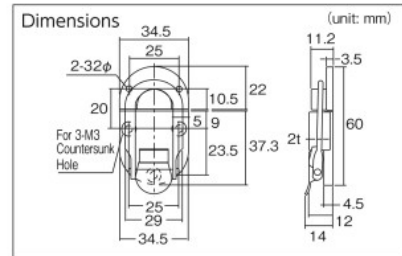

Prices displayed include 8% tax.

TRUSCO **Draw Latch (sideways displacement prevention type, steel)** RoHS

1. **Specs** • Body Mounting Hole/Receiving Hole Dimension: 3.2mm
   Materials • Cold Rolled Steel Plate (SPCC)
   • Surface Treatment: Trivalent Chrome-plated Finishing
   Origin • Japan

TRUSCO **Draw Latch (sideways displacement prevention type, steel)** RoHS

1. **Specs** • Body Mounting Hole/Receiving Hole Dimension: 3.5mm
   Materials • Cold Rolled Steel Plate (SPCC)
   • Surface Treatment: Trivalent Chrome-plated Finishing
   Origin • Japan

Order Unit: 1 Bag (Price revision date: Jan, 2016) TRUSCO NAKAYAMA CORPORATION

Order Code	Item No.	Price (per bag)	MSRP (per bag)	Q'ty Per Bag (piece)	SPQ (bag)	Weight (g/bag)
232-9191	P-19	¥1,518	¥1,640	4	10	120

Contact us: 0120-509-849 <http://www.orange-book.com/>

Order Unit: 1 Bag (Price revision date: Jan, 2016) TRUSCO NAKAYAMA CORPORATION

Order Code	Item No.	Price (per bag)	MSRP (per bag)	Q'ty Per Bag (piece)	SPQ (bag)	Weight (g/bag)
232-9204	P-49	¥2,805	¥3,030	4	10	180

Contact us: 0120-509-849 <http://www.orange-book.com/>

TRUSCO **Draw Latch (sideways displacement prevention type, steel)** RoHS

1. **Specs** • Body Mounting Hole Dimension: 4.2mm
   • Receiving Hole Dimension: 4.0mm
   Materials • Cold Rolled Steel Plate (SPCC)
   • Surface Treatment: Trivalent Chrome-plated Finishing
   Origin • Japan

TRUSCO **Draw Latch (sideways displacement prevention type, steel)** RoHS

1. **Specs** • Body Mounting Hole/Receiving Hole Dimension: 4.1mm
   Materials • Cold Rolled Steel Plate (SPCC)
   • Surface Treatment: Nickel-plated Finishing
   Origin • Japan

Order Unit: 1 Bag (Price revision date: Jan, 2016) TRUSCO NAKAYAMA CORPORATION

Order Code	Item No.	Price (per bag)	MSRP (per bag)	Q'ty Per Bag (piece)	SPQ (bag)	Weight (g/bag)
232-9247	P-16	¥926	¥1,000	2	10	120