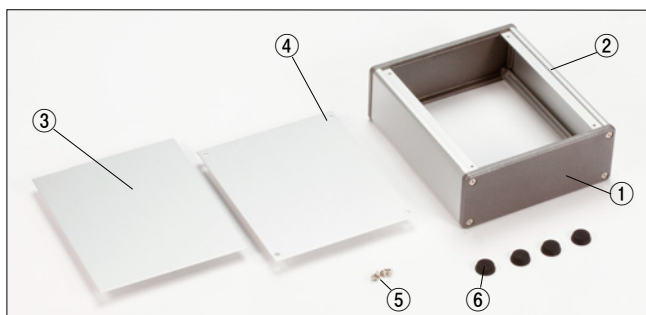

### FEATURE

- Simple design and high-strength with aluminium die-cast and aluminium extrusion.
- Both slide panel and screwed panel can be used as the front panel.

### Components

Ref. #	Part name	Pcs	Material	Color / Finish
1	Side plate	2	Die-cast aluminium	Black · Metallic gray / Powder coated
2	Frame	2	Aluminium extrusion	Silver · Black / Anodized
3	Slide panel	1	Aluminium t1.5	Black painted
			Aluminium t1.5	Silver anodized hair-line finish
4	Screwed panel	1	Aluminium t1.5	Black painted
			Aluminium t1.5	Silver anodized hair-line finish
5	Screw	1 set	Steel	Black trivalent chromate · Nickel plated
6	Rubber feet	4	Rubber	Black

### Color Type

Color code	Frame color	Side plate
BBP	Black	Black
GSP	Silver	Metallic Gray