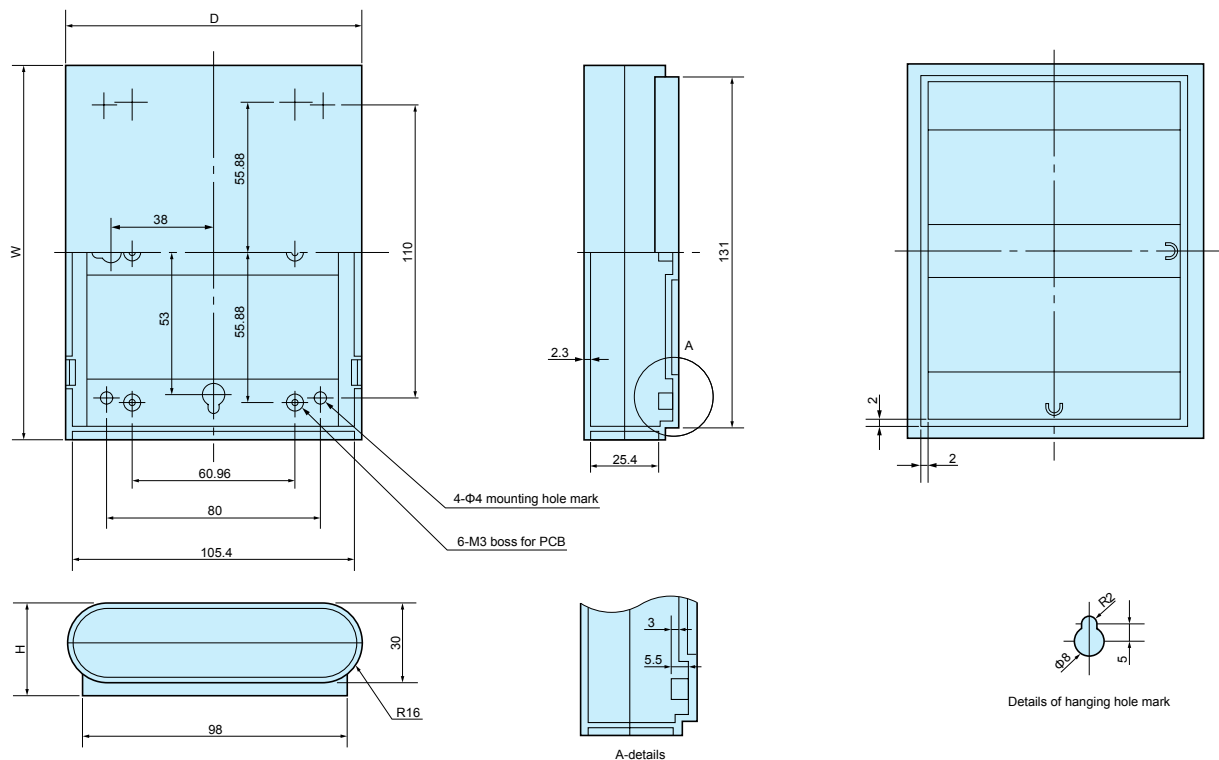

• CAD data is downloadable from our website.

SU dimensions

SU-140

SU-180

Color Type

Color code	Color
G	Light gray
C	Dark gray
W	White

Part no. / Dimensions

• Please suffix color code at the end of part number □ when ordering SU series.

Part no.	W	H	D	Weight(g)
SU-140□	140	35	110	100
SU-180□	180	35	125	140