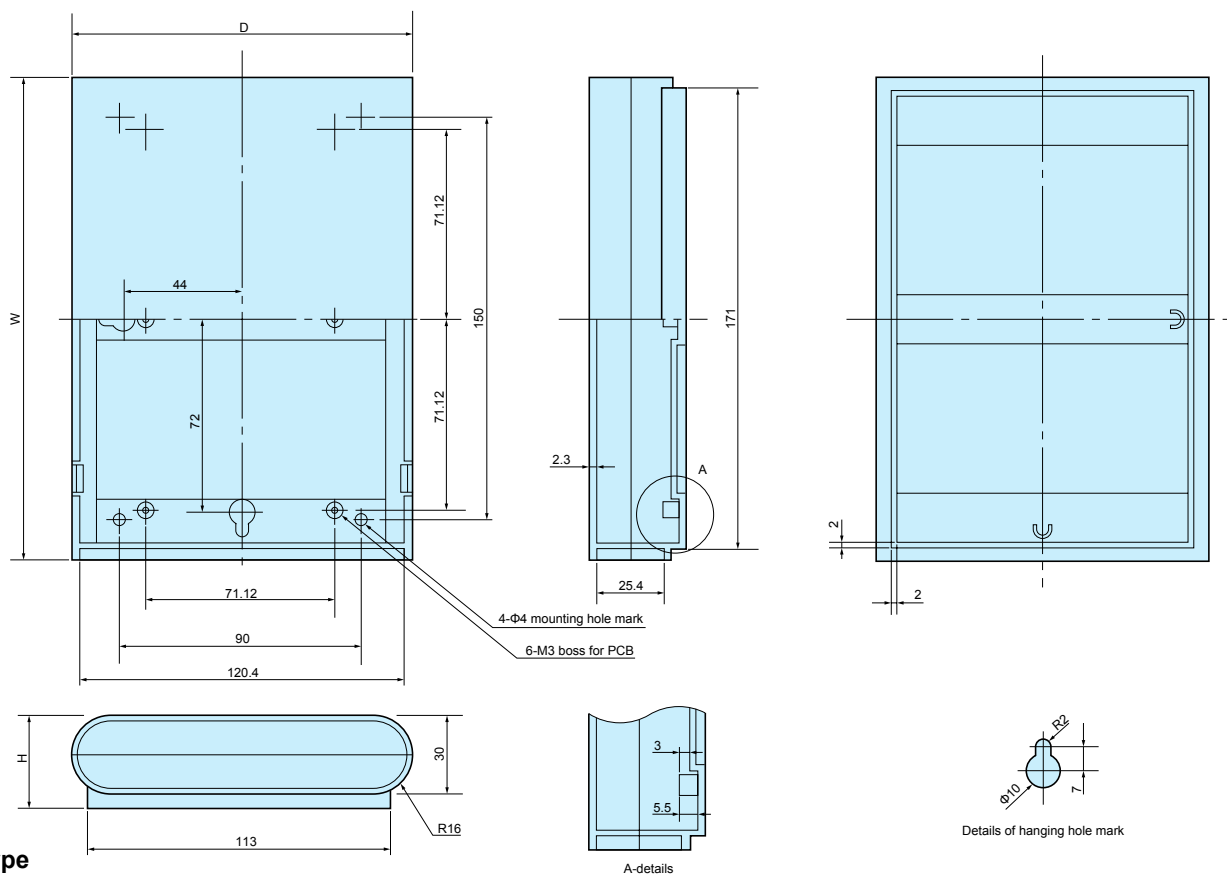

• CAD data is downloadable from our website.

SU dimensions

SU-140

SU-180

Color Type

Color code	Color
G	Light gray
C	Dark gray
W	White

Part no. / Dimensions

• Please suffix color code at the end of part number □ when ordering SU series.

Part no.	W	H	D	Weight(g)
SU-140□	140	35	110	100
SU-180□	180	35	125	140