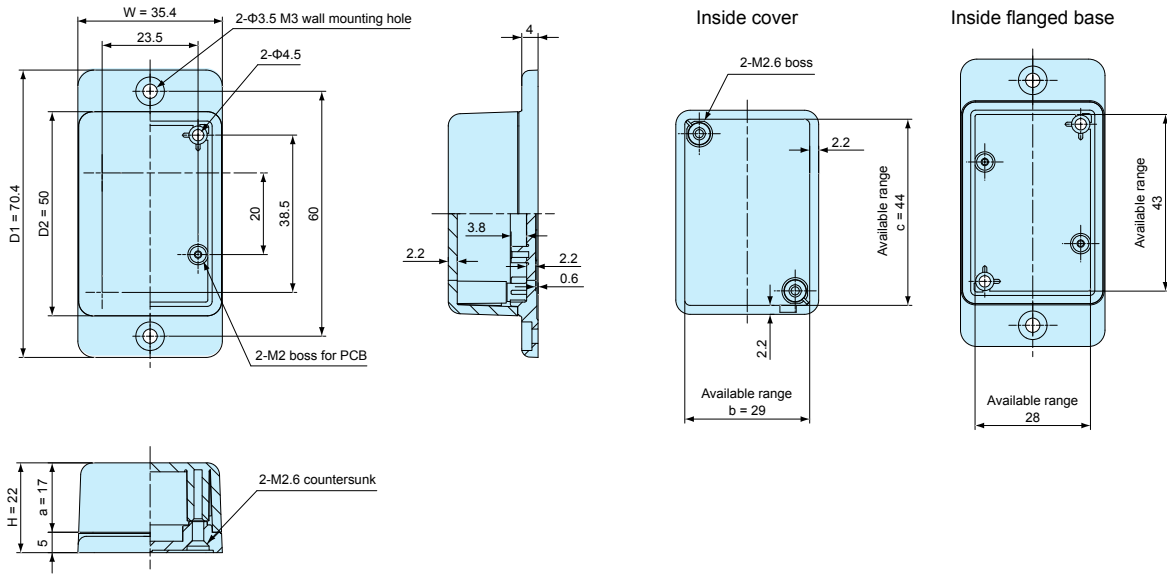

TWF dimensions

TWF4-2-5□

• CAD data is downloadable from our website.

Part no.	W	H	D1	D2	a	b	c
TWF4-2-5□	35.4	22	70.4	50	17	29	44

TWF5-2-5□

• CAD data is downloadable from our website.

Part no.	W	H	D1	D2	a	b	c
TWF5-2-5□	50.4	17	70.4	50	12	45	45