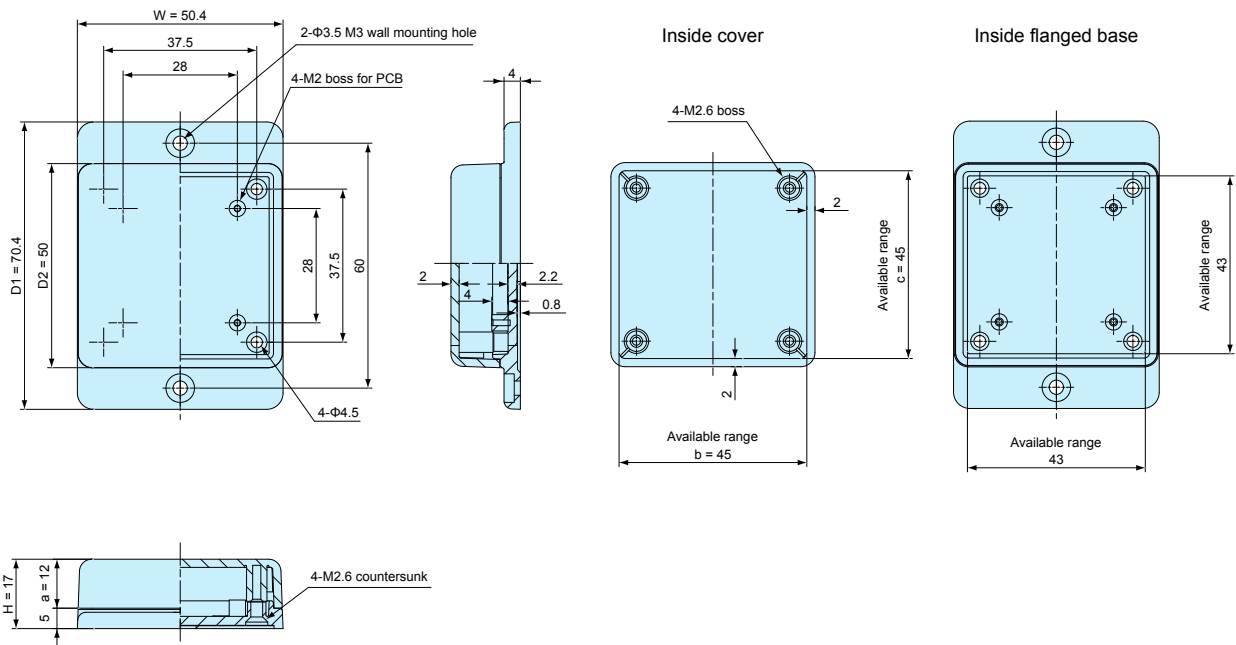

TWF dimensions

TWF4-2-5□

• CAD data is downloadable from our website.

Part no.	W	H	D1	D2	a	b	c
TWF4-2-5□	35.4	22	70.4	50	17	29	44

TWF5-2-5□

• CAD data is downloadable from our website.

Part no.	W	H	D1	D2	a	b	c
TWF5-2-5□	50.4	17	70.4	50	12	45	45