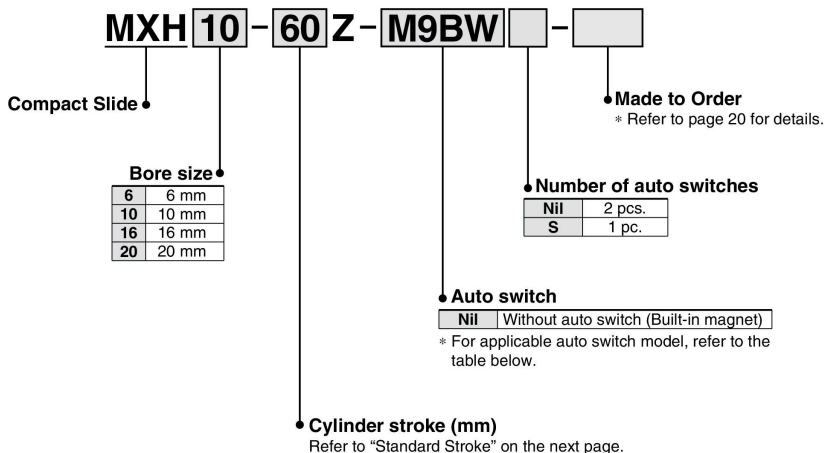

Compact Slide

MXH Series

ø6, ø10, ø16, ø20

How to Order

- MXH**
- MXS**
- MXQ**
- MXQ**
- MXF**
- MXW**
- MXJ**
- MXP**
- MXY**
- MTS**

Applicable Auto Switches/Refer to pages 1119 to 1245 for further information on auto switches.

Type	Special function	Electrical entry	Indicator light	Wiring (Output)	Load voltage		Auto switch model		Lead wire length (m)			Pre-wired connector	Applicable load					
					DC	AC	Perpendicular	In-line	0.5 (Nil)	1 (M)	3 (L)		5 (Z)					
Solid state auto switch	—	Grommet	Yes	3-wire (NPN)	5 V,	—	M9NV	M9N	●	●	●	○	IC circuit	Relay, PLC				
				3-wire (PNP)	12 V		M9PV	M9P	●	●	○	○						
				2-wire	12 V		M9BV	M9B	●	●	○	○						
				3-wire (NPN)	5 V,		M9NVV	M9NV	●	●	○	○						
	Diagnostic indication (2-color indicator)			Grommet	Yes		3-wire (PNP)	12 V	M9PVV	M9PV	●	●			○	○	IC circuit	Relay, PLC
							2-wire	12 V	M9BWW	M9BW	●	●			○	○		
							3-wire (NPN)	5 V,	M9NAV ^{*1}	M9NA ^{*1}	○	○			●	○		
							3-wire (PNP)	12 V	M9PAV ^{*1}	M9PA ^{*1}	○	○			●	○		
Water resistant (2-color indicator)	Grommet	Yes	2-wire	12 V	M9BAV ^{*1}	M9BA ^{*1}	○	○	●	○	—	—						
			3-wire (NPN equivalent)	—	5 V	A96V	A96	●	—	—			—	IC circuit	—			
Reed auto switch	—	Grommet	No	2-wire	24 V	12 V	100 V	A93V ^{*2}	A93	●	●	●	—	—	Relay, PLC			
				100 V or less	A90V	A90	●	—	—	—	—	—	IC circuit	—				

*2 1 m type lead wire is only applicable to D-A93.

* Lead wire length symbols: 0.5 m Nil (Example) M9NW
 1 m M (Example) M9NWM
 3 m L (Example) M9NWL
 5 m Z (Example) M9NWZ

* Solid state auto switches marked with "○" are produced upon receipt of order.