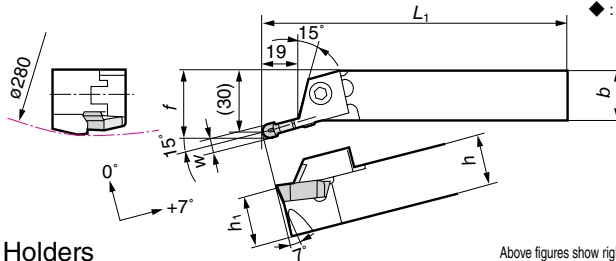

Dogbone Insert

■ Holders

Cat. No.	Stock		Dimensions (mm)						Carbide Piece Clamp	Special Steel Clamp	Cap Screw	Spanner
	R	L	h	b	L ₁	f	h ₁	w				
◆ GDE R/L2525-600S	●	●	25	25	150	26	25	6	—	GDS600R/L	BX0625	LH050
◇ GDE R/L2525-800S	●	●	25	25	150	26	25	8	—	GDS800R/L		
◆ GDE R/L2525-600W	●	●	25	25	150	26	25	6	GDW600R/L	—		
◇ GDE R/L2525-800W	●	●	25	25	150	26	25	8	GDW800R/L	—		

■ Spare Parts

◆ : For nose radius 3.0mm insert. ◇ : For nose radius 4.0mm insert.

■ Holders

Cat. No.	Stock		Dimensions (mm)						Carbide Piece Clamp	Special Steel Clamp	Cap Screw	Spanner
	R	L	h	b	L ₁	f	h ₁	w				
◆ GDE R/L2525-615S	●	●	25	25	150	32.2	25	6	—	GDS615R/L	BX0625	LH050
◇ GDE R/L2525-815S	●	●	25	25	150	33.2	25	8	—	GDS815R/L		
◆ GDE R/L2525-615W	●	●	25	25	150	32.2	25	6	GDW615R/L	—		
◇ GDE R/L2525-815W	●	●	25	25	150	33.2	25	8	GDW815R/L	—		

■ Spare Parts

◆ : For nose radius 3.0mm insert. ◇ : For nose radius 4.0mm insert.

■ Holders

Cat. No.	Stock		Dimensions (mm)						Carbide Piece Clamp	Special Steel Clamp	Cap Screw	Spanner
	R	L	h	b	L ₁	f	h ₁	w				
◆ GDE R/L2525-645S	●	●	25	25	150	30	25	6	—	GDS645R/L	BX0625	LH050
◇ GDE R/L2525-845S	●	●	25	25	150	30	25	8	—	GDS845R/L		
◆ GDE R/L2525-645W	●	●	25	25	150	30	25	6	GDW645R/L	—		
◇ GDE R/L2525-845W	▲	▲	25	25	150	30	25	8	GDW845R/L	—		

■ Spare Parts

◆ : For nose radius 3.0mm insert. ◇ : For nose radius 4.0mm insert.

■ Inserts (Coated Carbide / Carbide / SUMIDIA)

● Dogbone Type

Shape	Cat. No.	Stock				Dimension (mm)			Applicable Holder	Fig	Fig
		EH10Z	G10E	H1	DA2200	Total Length (ℓ)	Thickness (s)	Nose Radius (r _ε)			
	MDE3R-AW	—	—	●	—	26	8.5	3.0	6	◆	1
	MDE4R-AW	—	—	●	—	30	8.5	4.0	8	◇	
	MDE3R	—	—	—	●	26	8.5	3.0	6	◆	2
	MDE4R	—	—	—	●	30	8.5	4.0	8	◇	
	MDE3R-AW	—	—	—	●	26	8.5	3.0	6	◆	3
	MDE4R-AW	—	—	—	●	30	8.5	4.0	8	◇	