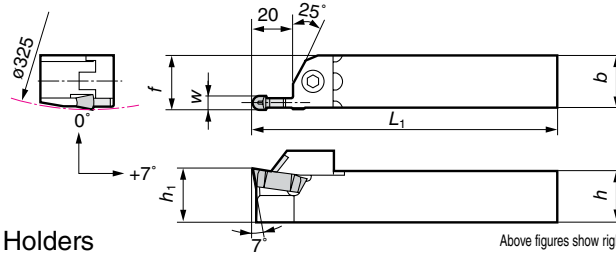

Dogbone Insert

■ Holders

Cat. No.	Stock		Dimensions (mm)						Carbide Piece Clamp	Special Steel Clamp	Cap Screw	Spanner
	R	L	h	b	L ₁	f	h ₁	w				
◆ GDE R/L2525-600S	●	●	25	25	150	26	25	6	—	GDS600R/L	BX0625	LH050
◇ GDE R/L2525-800S	●	●	25	25	150	26	25	8	—	GDS800R/L		
◆ GDE R/L2525-600W	●	●	25	25	150	26	25	6	GDW600R/L	—		
◇ GDE R/L2525-800W	●	●	25	25	150	26	25	8	GDW800R/L	—		

■ Spare Parts

◆ : For nose radius 3.0mm insert. ◇ : For nose radius 4.0mm insert.

■ Holders

Cat. No.	Stock		Dimensions (mm)						Carbide Piece Clamp	Special Steel Clamp	Cap Screw	Spanner
	R	L	h	b	L ₁	f	h ₁	w				
◆ GDE R/L2525-615S	●	●	25	25	150	32.2	25	6	—	GDS615R/L	BX0625	LH050
◇ GDE R/L2525-815S	●	●	25	25	150	33.2	25	8	—	GDS815R/L		
◆ GDE R/L2525-615W	●	●	25	25	150	32.2	25	6	GDW615R/L	—		
◇ GDE R/L2525-815W	●	●	25	25	150	33.2	25	8	GDW815R/L	—		

■ Spare Parts

◆ : For nose radius 3.0mm insert. ◇ : For nose radius 4.0mm insert.

■ Holders

Cat. No.	Stock		Dimensions (mm)						Carbide Piece Clamp	Special Steel Clamp	Cap Screw	Spanner
	R	L	h	b	L ₁	f	h ₁	w				
◆ GDE R/L2525-645S	●	●	25	25	150	30	25	6	—	GDS645R/L	BX0625	LH050
◇ GDE R/L2525-845S	●	●	25	25	150	30	25	8	—	GDS845R/L		
◆ GDE R/L2525-645W	●	●	25	25	150	30	25	6	GDW645R/L	—		
◇ GDE R/L2525-845W	▲	▲	25	25	150	30	25	8	GDW845R/L	—		

■ Spare Parts

◆ : For nose radius 3.0mm insert. ◇ : For nose radius 4.0mm insert.

■ Inserts (Coated Carbide / Carbide / SUMIDIA)

● Dogbone Type

Shape	Cat. No.	Stock				Dimension (mm)			Applicable Holder	Fig	Fig
		EH10Z	G10E	H1	DA2200	Total Length (ℓ)	Thickness (s)	Nose Radius (r _ε)			
	MDE3R-AW	—	—	●	—	26	8.5	3.0	6	◆	1
	MDE4R-AW	—	—	●	—	30	8.5	4.0	8	◇	
	MDE3R	—	—	—	●	26	8.5	3.0	6	◆	2
	MDE4R	—	—	—	●	30	8.5	4.0	8	◇	
	MDE3R-AW	—	—	—	●	26	8.5	3.0	6	◆	3
	MDE4R-AW	—	—	—	●	30	8.5	4.0	8	◇	