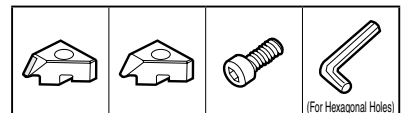

■ Spare Parts

◆ : For nose radius 3.0mm insert. ◇ : For nose radius 4.0mm insert.

■ Holders

Cat. No.	Stock		Dimensions (mm)						Carbide Piece Clamp	Special Steel Clamp	Cap Screw	Spanner
	R	L	h	b	L ₁	f	h ₁	w				
◆ GDE R/L2525-645S	●	●	25	25	150	30	25	6	—	GDS645R/L	BX0625	LH050
◇ GDE R/L2525-845S	●	●	25	25	150	30	25	8	—	GDS845R/L		
◆ GDE R/L2525-645W	●	●	25	25	150	30	25	6	GDW645R/L	—		
◇ GDE R/L2525-845W	▲	▲	25	25	150	30	25	8	GDW845R/L	—		

■ Spare Parts

◆ : For nose radius 3.0mm insert. ◇ : For nose radius 4.0mm insert.

■ Inserts (Coated Carbide / Carbide / SUMIDIA)

● Dogbone Type

Shape	Cat. No.	Stock				Dimension (mm)			Applicable Holder	Fig	Fig
		EH10Z	G10E	H1	DA2200	Total Length (ℓ)	Thickness (s)	Nose Radius (r _ε)			
	MDE3R-AW	—	—	●	—	26	8.5	3.0	6	◆	1
	MDE4R-AW	—	—	●	—	30	8.5	4.0	8	◇	
	MDE3R	—	—	—	●	26	8.5	3.0	6	◆	2
	MDE4R	—	—	—	●	30	8.5	4.0	8	◇	
	MDE3R-AW	—	—	—	●	26	8.5	3.0	6	◆	3
	MDE4R-AW	—	—	—	●	30	8.5	4.0	8	◇	