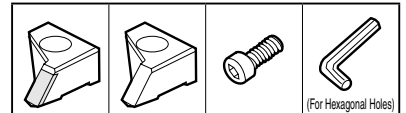

Dogbone Insert

■ Holders

Cat. No.	Stock		Dimensions (mm)						Carbide Piece Clamp	Special Steel Clamp	Cap Screw	Spanner
	R	L	h	b	L ₁	f	h ₁	w				
◆ GDE R/L2525-600S	●	●	25	25	150	26	25	6	—	GDS600R/L	BX0625	LH050
◇ GDE R/L2525-800S	●	●	25	25	150	26	25	8	—	GDS800R/L		
◆ GDE R/L2525-600W	●	●	25	25	150	26	25	6	GDW600R/L	—		
◇ GDE R/L2525-800W	●	●	25	25	150	26	25	8	GDW800R/L	—		

■ Spare Parts

◆ : For nose radius 3.0mm insert. ◇ : For nose radius 4.0mm insert.

■ Holders

Cat. No.	Stock		Dimensions (mm)						Carbide Piece Clamp	Special Steel Clamp	Cap Screw	Spanner
	R	L	h	b	L ₁	f	h ₁	w				
◆ GDE R/L2525-615S	●	●	25	25	150	32.2	25	6	—	GDS615R/L	BX0625	LH050
◇ GDE R/L2525-815S	●	●	25	25	150	33.2	25	8	—	GDS815R/L		
◆ GDE R/L2525-615W	●	●	25	25	150	32.2	25	6	GDW615R/L	—		
◇ GDE R/L2525-815W	●	●	25	25	150	33.2	25	8	GDW815R/L	—		

■ Spare Parts

◆ : For nose radius 3.0mm insert. ◇ : For nose radius 4.0mm insert.

■ Holders

Cat. No.	Stock		Dimensions (mm)						Carbide Piece Clamp	Special Steel Clamp	Cap Screw	Spanner
	R	L	h	b	L ₁	f	h ₁	w				
◆ GDE R/L2525-645S	●	●	25	25	150	30	25	6	—	GDS645R/L	BX0625	LH050
◇ GDE R/L2525-845S	●	●	25	25	150	30	25	8	—	GDS845R/L		
◆ GDE R/L2525-645W	●	●	25	25	150	30	25	6	GDW645R/L	—		
◇ GDE R/L2525-845W	▲	▲	25	25	150	30	25	8	GDW845R/L	—		

■ Spare Parts

◆ : For nose radius 3.0mm insert. ◇ : For nose radius 4.0mm insert.

■ Inserts (Coated Carbide / Carbide / SUMIDIA)

● Dogbone Type

Shape	Cat. No.	Stock				Dimension (mm)			Applicable Holder	Fig	Fig
		EH10Z	G10E	H1	DA2200	Total Length (ℓ)	Thickness (s)	Nose Radius (r _ε)			
	MDE3R-AW	—	—	●	—	26	8.5	3.0	6	◆	1
	MDE4R-AW	—	—	●	—	30	8.5	4.0	8	◇	
	MDE3R	—	—	—	●	26	8.5	3.0	6	◆	2
	MDE4R	—	—	—	●	30	8.5	4.0	8	◇	
	MDE3R-AW	—	—	—	●	26	8.5	3.0	6	◆	3
	MDE4R-AW	—	—	—	●	30	8.5	4.0	8	◇	