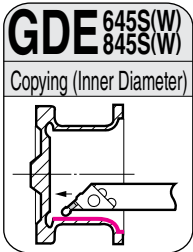

Dogbone Insert

■ Holders

Cat. No.	Stock		Dimensions (mm)						Carbide Piece Clamp	Special Steel Clamp	Cap Screw	Spanner
	R	L	h	b	L ₁	f	h ₁	w				
◆ GDE R/L2525-600S	●	●	25	25	150	26	25	6	—	GDS600R/L	BX0625	LH050
◇ GDE R/L2525-800S	●	●	25	25	150	26	25	8	—	GDS800R/L		
◆ GDE R/L2525-600W	●	●	25	25	150	26	25	6	GDW600R/L	—		
◇ GDE R/L2525-800W	●	●	25	25	150	26	25	8	GDW800R/L	—		

■ Spare Parts

◆ : For nose radius 3.0mm insert. ◇ : For nose radius 4.0mm insert.

■ Holders

Cat. No.	Stock		Dimensions (mm)						Carbide Piece Clamp	Special Steel Clamp	Cap Screw	Spanner
	R	L	h	b	L ₁	f	h ₁	w				
◆ GDE R/L2525-615S	●	●	25	25	150	32.2	25	6	—	GDS615R/L	BX0625	LH050
◇ GDE R/L2525-815S	●	●	25	25	150	33.2	25	8	—	GDS815R/L		
◆ GDE R/L2525-615W	●	●	25	25	150	32.2	25	6	GDW615R/L	—		
◇ GDE R/L2525-815W	●	●	25	25	150	33.2	25	8	GDW815R/L	—		

■ Spare Parts

◆ : For nose radius 3.0mm insert. ◇ : For nose radius 4.0mm insert.

■ Holders

Cat. No.	Stock		Dimensions (mm)						Carbide Piece Clamp	Special Steel Clamp	Cap Screw	Spanner
	R	L	h	b	L ₁	f	h ₁	w				
◆ GDE R/L2525-645S	●	●	25	25	150	30	25	6	—	GDS645R/L	BX0625	LH050
◇ GDE R/L2525-845S	●	●	25	25	150	30	25	8	—	GDS845R/L		
◆ GDE R/L2525-645W	●	●	25	25	150	30	25	6	GDW645R/L	—		
◇ GDE R/L2525-845W	▲	▲	25	25	150	30	25	8	GDW845R/L	—		

■ Spare Parts

◆ : For nose radius 3.0mm insert. ◇ : For nose radius 4.0mm insert.

■ Inserts (Coated Carbide / Carbide / SUMIDIA)

● Dogbone Type

Shape	Cat. No.	Stock				Dimension (mm)			Applicable Holder	Fig	Fig
		EH10Z	G10E	H1	DA2200	Total Length (ℓ)	Thickness (s)	Nose Radius (r _ε)			
	MDE3R-AW	—	—	●	—	26	8.5	3.0	6	◆	1
	MDE4R-AW	—	—	●	—	30	8.5	4.0	8	◇	
	MDE3R	—	—	—	●	26	8.5	3.0	6	◆	2
	MDE4R	—	—	—	●	30	8.5	4.0	8	◇	
	MDE3R-AW	—	—	—	●	26	8.5	3.0	6	◆	3
	MDE4R-AW	—	—	—	●	30	8.5	4.0	8	◇	