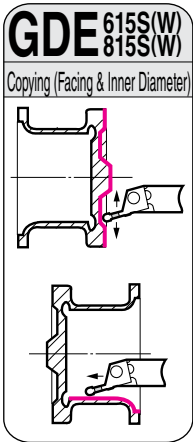

Dogbone Insert

■ Holders

Cat. No.	Stock		Dimensions (mm)						Carbide Piece Clamp	Special Steel Clamp	Cap Screw	Spanner
	R	L	h	b	L ₁	f	h ₁	w				
◆ GDE R/L2525-600S	●	●	25	25	150	26	25	6	—	GDS600R/L	BX0625	LH050
◇ GDE R/L2525-800S	●	●	25	25	150	26	25	8	—	GDS800R/L		
◆ GDE R/L2525-600W	●	●	25	25	150	26	25	6	GDW600R/L	—		
◇ GDE R/L2525-800W	●	●	25	25	150	26	25	8	GDW800R/L	—		

■ Spare Parts

◆ : For nose radius 3.0mm insert. ◇ : For nose radius 4.0mm insert.

■ Holders

Cat. No.	Stock		Dimensions (mm)						Carbide Piece Clamp	Special Steel Clamp	Cap Screw	Spanner
	R	L	h	b	L ₁	f	h ₁	w				
◆ GDE R/L2525-615S	●	●	25	25	150	32.2	25	6	—	GDS615R/L	BX0625	LH050
◇ GDE R/L2525-815S	●	●	25	25	150	33.2	25	8	—	GDS815R/L		
◆ GDE R/L2525-615W	●	●	25	25	150	32.2	25	6	GDW615R/L	—		
◇ GDE R/L2525-815W	●	●	25	25	150	33.2	25	8	GDW815R/L	—		

■ Spare Parts

◆ : For nose radius 3.0mm insert. ◇ : For nose radius 4.0mm insert.

■ Holders

Cat. No.	Stock		Dimensions (mm)						Carbide Piece Clamp	Special Steel Clamp	Cap Screw	Spanner
	R	L	h	b	L ₁	f	h ₁	w				
◆ GDE R/L2525-645S	●	●	25	25	150	30	25	6	—	GDS645R/L	BX0625	LH050
◇ GDE R/L2525-845S	●	●	25	25	150	30	25	8	—	GDS845R/L		
◆ GDE R/L2525-645W	●	●	25	25	150	30	25	6	GDW645R/L	—		
◇ GDE R/L2525-845W	▲	▲	25	25	150	30	25	8	GDW845R/L	—		

■ Spare Parts

◆ : For nose radius 3.0mm insert. ◇ : For nose radius 4.0mm insert.

■ Inserts (Coated Carbide / Carbide / SUMIDIA)

● Dogbone Type

Shape	Cat. No.	Stock				Dimension (mm)			Applicable Holder	Fig	Fig
		EH10Z	G10E	H1	DA2200	Total Length (ℓ)	Thickness (s)	Nose Radius (r _ε)			
	MDE3R-AW	—	—	●	—	26	8.5	3.0	6	◆	1
	MDE4R-AW	—	—	●	—	30	8.5	4.0	8	◇	
	MDE3R	—	—	—	●	26	8.5	3.0	6	◆	2
	MDE4R	—	—	—	●	30	8.5	4.0	8	◇	
	MDE3R-AW	—	—	—	●	26	8.5	3.0	6	◆	3
	MDE4R-AW	—	—	—	●	30	8.5	4.0	8	◇	