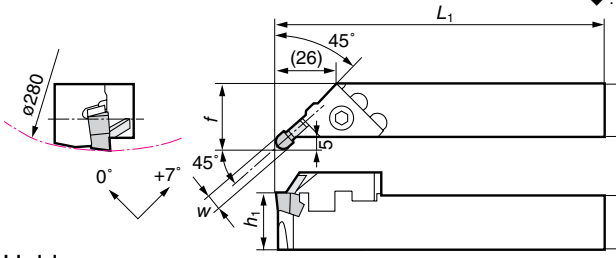

Dogbone Insert

■ Holders

Cat. No.	Stock		Dimensions (mm)						Carbide Piece Clamp	Special Steel Clamp	Cap Screw	Spanner
	R	L	h	b	L ₁	f	h ₁	w				
◆ GDE R/L2525-600S	●	●	25	25	150	26	25	6	—	GDS600R/L	BX0625	LH050
◇ GDE R/L2525-800S	●	●	25	25	150	26	25	8	—	GDS800R/L		
◆ GDE R/L2525-600W	●	●	25	25	150	26	25	6	GDW600R/L	—		
◇ GDE R/L2525-800W	●	●	25	25	150	26	25	8	GDW800R/L	—		

■ Spare Parts

◆ : For nose radius 3.0mm insert. ◇ : For nose radius 4.0mm insert.

■ Holders

Cat. No.	Stock		Dimensions (mm)						Carbide Piece Clamp	Special Steel Clamp	Cap Screw	Spanner
	R	L	h	b	L ₁	f	h ₁	w				
◆ GDE R/L2525-615S	●	●	25	25	150	32.2	25	6	—	GDS615R/L	BX0625	LH050
◇ GDE R/L2525-815S	●	●	25	25	150	33.2	25	8	—	GDS815R/L		
◆ GDE R/L2525-615W	●	●	25	25	150	32.2	25	6	GDW615R/L	—		
◇ GDE R/L2525-815W	●	●	25	25	150	33.2	25	8	GDW815R/L	—		

■ Spare Parts

◆ : For nose radius 3.0mm insert. ◇ : For nose radius 4.0mm insert.

■ Holders

Cat. No.	Stock		Dimensions (mm)						Carbide Piece Clamp	Special Steel Clamp	Cap Screw	Spanner
	R	L	h	b	L ₁	f	h ₁	w				
◆ GDE R/L2525-645S	●	●	25	25	150	30	25	6	—	GDS645R/L	BX0625	LH050
◇ GDE R/L2525-845S	●	●	25	25	150	30	25	8	—	GDS845R/L		
◆ GDE R/L2525-645W	●	●	25	25	150	30	25	6	GDW645R/L	—		
◇ GDE R/L2525-845W	▲	▲	25	25	150	30	25	8	GDW845R/L	—		

■ Spare Parts

◆ : For nose radius 3.0mm insert. ◇ : For nose radius 4.0mm insert.

■ Inserts (Coated Carbide / Carbide / SUMIDIA)

● Dogbone Type

Shape	Cat. No.	Stock				Dimension (mm)			Applicable Holder	Fig	Fig
		EH10Z	G10E	H1	DA2200	Total Length (ℓ)	Thickness (s)	Nose Radius (r _ε)			
	MDE3R-AW	—	—	●	—	26	8.5	3.0	6	◆	1
	MDE4R-AW	—	—	●	—	30	8.5	4.0	8	◇	
	MDE3R	—	—	—	●	26	8.5	3.0	6	◆	2
	MDE4R	—	—	—	●	30	8.5	4.0	8	◇	
	MDE3R-AW	—	—	—	●	26	8.5	3.0	6	◆	3
	MDE4R-AW	—	—	—	●	30	8.5	4.0	8	◇	