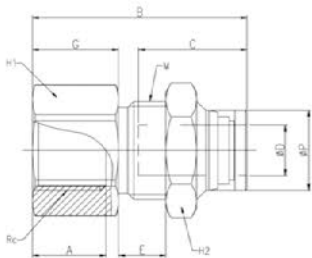

GPMF-G

Bulkhead Female Straight

MODEL [ØD-T] Tube(Metric)-Thread(G)

(mm)

MODEL	ØD	R	ØP	M	G	A	B	C	E	H1	H2	Orifice (Ømm)	W.G(g)	Qty/Inbox
GPMF 04G01	4	G1/8	8.8	M12×1.0P	11	9	25.1	14.5	3.4	14	14	3.2	18.0	100
GPMF 04G02	4	G1/4	8.8	M12×1.0P	14	12	28.1	14.5	3.4	16	14	3.2	22.3	50
GPMF 04G03	4	G3/8	8.8	M12×1.0P	15	13	29.1	14.5	3.4	19	14	3.2	26.6	50
GPMF 06G01	6	G1/8	11	M14×1.0P	9	9	26.3	15.5	6	16	17	5	24.5	50
GPMF 06G02	6	G1/4	11	M14×1.0P	14	12	31.3	15.5	6	16	17	5	27.8	50
GPMF 06G03	6	G3/8	11	M14×1.0P	15	13	32.3	15.5	6	19	17	5	32.1	50
GPMF 08G01	8	G1/8	13	M16×1.0P	8	9	28.9	17.8	7.7	19	19	7	39.7	50
GPMF 08G02	8	G1/4	13	M16×1.0P	14	12	34.9	17.8	7.7	19	19	7	44.2	50
GPMF 08G03	8	G3/8	13	M16×1.0P	15	13	35.9	17.8	7.7	19	19	7	40.9	50
GPMF 08G04	8	G1/2	13	M16×1.0P	18	16	38.9	17.8	7.7	24	19	7	58.3	25
GPMF 10G01	10	G1/8	15.5	M20×1.0P	10	9	29.3	19.4	5.7	22	24	7	54.5	25
GPMF 10G02	10	G1/4	15.5	M20×1.0P	13	12	32.3	19.4	5.7	22	24	9	59.2	25
GPMF 10G03	10	G3/8	15.5	M20×1.0P	15	13	34.3	19.4	5.7	22	24	9	57.4	25
GPMF 10G04	10	G1/2	15.5	M20×1.0P	18	16	37.3	19.4	5.7	24	24	9	60.6	25
GPMF 12G01	12	G1/8	18.8	M22×1.0P	9	9	32.4	22.4	8.2	24	26	8	59.1	25
GPMF 12G02	12	G1/4	18.8	M22×1.0P	12	12	35.4	22.4	8.2	24	26	10	75.8	25
GPMF 12G03	12	G3/8	18.8	M22×1.0P	14	13	37.4	22.4	8.2	24	26	10	75.2	25
GPMF 12G04	12	G1/2	18.8	M22×1.0P	18	16	41.4	22.4	8.2	24	26	10	72.6	25