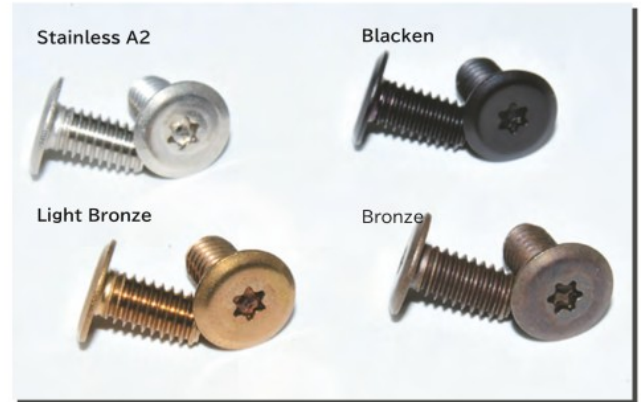

*Head painted product is also available.