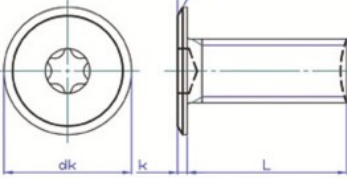

# 310SLIM® 6-LOBE MACHINE SCREW STAINLESS SERIES

- Good corrosion resistance, best for thin plate fastening.
- 100pcs standard pack in stock.

	M2	M2.6	M3	M4	M5	M6	#6	#8	#10
dk	4	6	7	8	9	12	7.5	8.0	8.5
k	0.5	0.6	0.8	0.9	1.0	1.2	0.85	0.9	0.95
t (min)	0.4	0.5	0.75	0.9	1.0	1.2	0.75	0.9	0.9
Drive	T4	T5	T6	T8	T10	T20	T6	T8	T8
A approx.	30°	30°	30°	30°	30°	30°	30°	30°	30°
<b>Min Failure Torque</b>	<b>0.4 N.m</b>	<b>0.5 N.m</b>	<b>0.95 N.m</b>	<b>2.3 N.m</b>	<b>4.0 N.m</b>	<b>10 N.m</b>	<b>0.95 N.m</b>	<b>2.3 N.m</b>	<b>2.3 N.m</b>