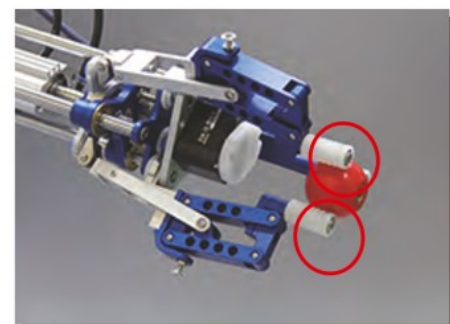

*Head painted product is also available.