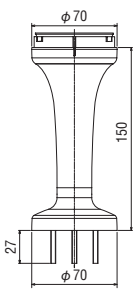

Mounting dimensions
(Unit: mm)

Pole Bracket

Material: PC
RoHS 10

NE-001D

Compatible products
NE-A / NE-IL

Corresponding pole
POLE22-AN (excluding NE-IL)
POLE22-AT (excluding NE-IL)
POLE-A21