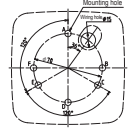

Mounting dimensions
(Unit: mm)