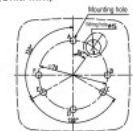

Mounting dimensions
(Unit: mm)