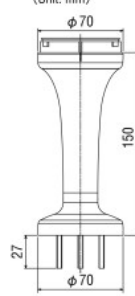

Mounting dimensions
(Unit: mm)

Pole Bracket

Material: PC
RoHS 10

NE-001D

Compatible products
NE-A / NE-IL

Corresponding pole
POLE22-AN (excluding NE-IL)
POLE22-AT (excluding NE-IL)
POLE-A21