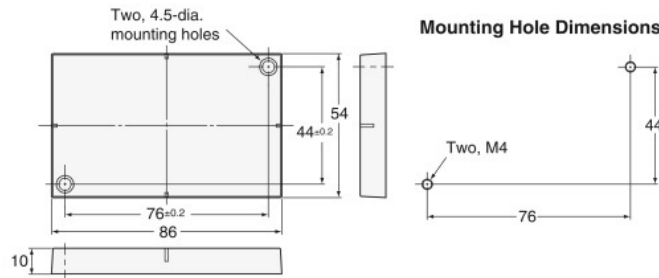

V680-D8KF68/-D32KF68 Attachments
V680-A81

Case material	PBT resin
Filling	Epoxy resin