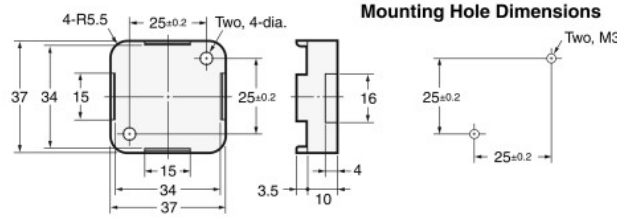

Accessories

V680-D1KP66T Attachments
V600-A86

Case material	PPS resin