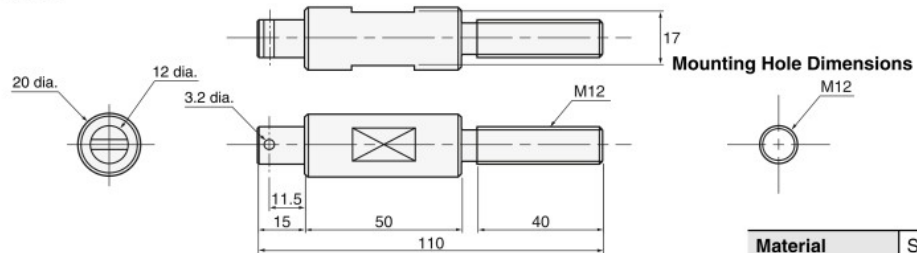

Accessories

V680-D1KP66T Attachments
V600-A86

Case material	PPS resin
---------------	-----------

V680-D8KF68/-D32KF68 Attachments
V680-A81

Case material	PBT resin
Filling	Epoxy resin

V680-D1KP58HTN Attachments
V680-A80

Material	Stainless steel
----------	-----------------

V680-D1KP54T Attachments
V700-A80

Material	PPS resin
----------	-----------

Amplifier Unit Special Extension Cable

- V700-A40 2M
- V700-A41 3M
- V700-A42 5M
- V700-A43 10M
- V700-A44 20M
- V700-A45 30M

Cable length	L dimension
2 m	2,000±100
3 m	3,000±100
5 m	5,000±100
10 m	10,000±100
20 m	20,000±100
30 m	30,000±100
Material	PVC

V680-H01 Special Cables

- V700-A40-W 2M
- V700-A40-W 5M
- V700-A40-W 10M
- V700-A40-W 20M
- V700-A40-W 30M

Cable length	L dimension
2 m	2,000±100
5 m	5,000±100
10 m	10,000±100
20 m	20,000±100
30 m	30,000±100
Material	PVC