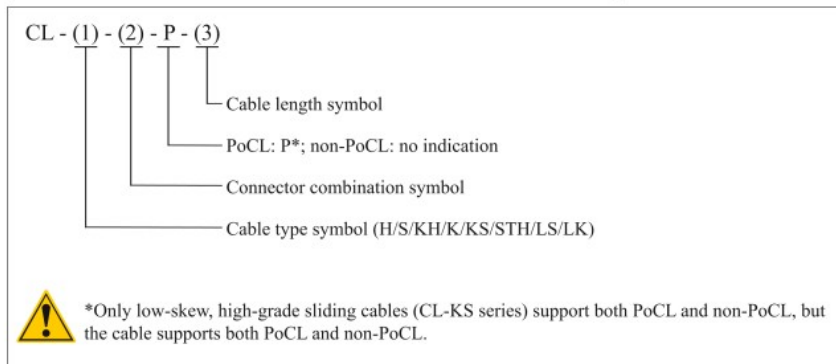

Electric Wire and cable business

High-speed Digital Transmission Cable for Machine Vision

Camera Link cable

CL- * * series

Line-up

● Selection conditions

Configuration				Wiring part		PoCL support		Series name	Cable type		MDR	
Full	Medium	Base	PoCL-Lite	Fixed	Sliding Bending	Yes	No		Features	Symbol	MDR	
											Straight	Right angle Up
○	○	○	—	○	—	○	○	CL-H series	Standard cable	H	○ (Beige)	○ (Black)
—	○	○	—	○	—	○	○	CL-S series	Small-diameter cable	S	○ (Beige)	○ (Black)
○	○	○	—	○	○	○	○	CL-KH series	Standard/high-grade sliding cable	KH	○ (Black)	○ (Black)
—	○	○	—	○	○	○	○	CL-K series	High-grade-sliding compatible cable	K	○ (Black)	○ (Black)
—	○	○	—	○	○	○	○	CL-KS series	Low-skew, high-grade sliding cable	KS	○ (Black)	○ (Black)
○	○	○	—	○	—	○	○	CL-STH series	Ultra-small diameter cable	STH	—	—
—	—	—	○	○	—	○	—	CL-LS series	PoCL-Lite	LS	—	—
—	—	—	○	○	○	○	—	CL-LK series	High-grade sliding, PoCL-Lite cable	LK	—	—
○	—	—	—	○	—	○	○	<i>Clean Eye</i> Camera Link cable	Low-skew extension cable (with repeater)	HC	○ (Black)	○ (Black)
—	○	○	—	○	○	○	○		Low-skew, high-grade sliding cable (with repeater)	KS	○ (Black)	○ (Black)

*For details of compatible connectors, see pages 14 and 15.

**The standard cable length range of items manufactured with connectors. Please consult us for longer lengths.

***Parentheses () indicate the connector color.

Display of product names

[CL-H/CL-S/CL-KH/CL-K/CL-KS/CL-STH/CL-LS/CL-LK series]