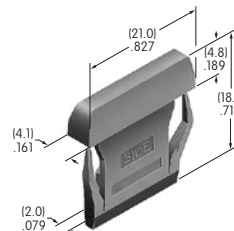

AT4144
Center Barrier
Polyamide
Color: A
Series: UB2