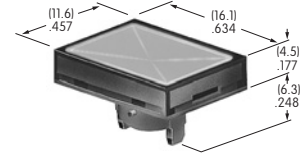

Accessories & Hardware

AT4131
Round Cap for Super Bright LED
 Polycarbonate
 Colors: JB
 Series: LB Panel Seal

AT4132
Round Cap for Bright & Super Bright LED
 Polycarbonate
 Colors: JB
 Series: KB

AT4133
Square Cap for Bright & Super Bright LED
 Polycarbonate
 Colors: JB
 Series: KB

AT4134
Rectangular Cap for Bright & Super Bright LED
 Polycarbonate
 Colors: JB
 Series: KB

AT4135
Frosted Cap with White Base
 Polycarbonate
 Colors: B C E F
 Series: JB

AT4137
Rectangular Cap
 PBT
 Colors: A B C
 Series: GB2