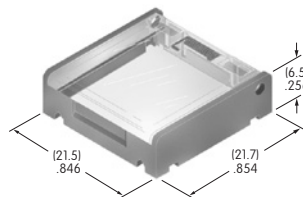

AT4143
End Barrier
Polyamide
Color: A
Series: UB2