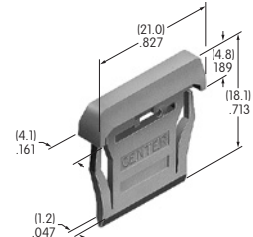

Color Codes: A Black B White C Red D Amber E Yellow F Green G Blue H Gray J Clear