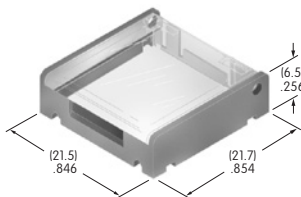

AT4141
Protective Guard
Cover: Polycarbonate
Base: GFR polyamide
Series: UB2

AT4142
Spring Loaded Protective Guard
Cover: Polycarbonate
Base: GFR polyamide
Coil spring: Stainless steel
Series: UB2