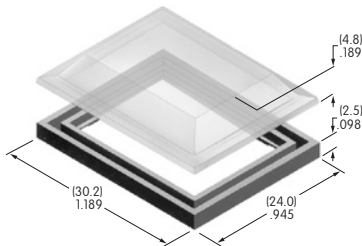

AT4011

Rectangular Dust Cover

Lid: Polyvinyl chloride
Gasket: Polyethylene
Series: LB UB