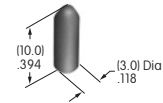

Accessories & Hardware

AT3086

12mm Home Key Cap with Lens/Diffuser

Polycarbonate
Colors: JB
Series: KP

AT3087

15mm Home Key Cap with Lens/Diffuser

Polycarbonate
Colors: JB
Series: KP

AT3088

17.4mm Home Key Cap with Lens/Diffuser

Polycarbonate
Colors: JB
Series: KP

AT4000s

AT4001

Square Dust Cover

Lid: Polyvinyl chloride
Gasket: Polyethylene
Series: LB UB

AT4002

Round Dust Cover

Lid: Polyvinyl chloride
Gasket: Polyethylene
Series: LB

AT4003

.394" Bat Lever Cap

Polyvinyl chloride
Colors: A B C
Series: A B

AT4011

Rectangular Dust Cover

Lid: Polyvinyl chloride
Gasket: Polyethylene
Series: LB UB

AT4012

Round Solid Colored Cap

Polycarbonate
Colors: BJ CJ EJ FJ GJ
Series: LB

AT4013

Round Colored Insert Cap

Polycarbonate
Colors: JB JC JE JF JG
Series: LB

AT4016

Round Spot Illuminated Cap

Polycarbonate
Cap Colors: A B C F
LED Colors: C D F CF
Series: LB

Color Codes: A Black B White C Red D Amber E Yellow F Green G Blue H Gray J Clear