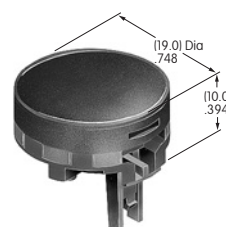

AT4013

Round Colored Insert Cap

Polycarbonate
Colors: JB JC JE JF JG
Series: LB