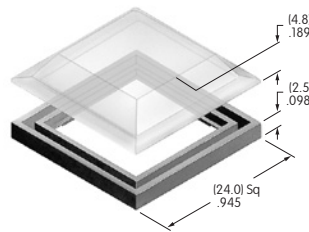

AT4000s

AT4001

Square Dust Cover

Lid: Polyvinyl chloride
Gasket: Polyethylene
Series: LB UB