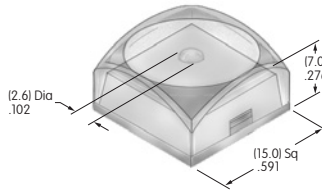

AT3087

15mm Home Key Cap with Lens/Diffuser

Polycarbonate
Colors: JB
Series: KP