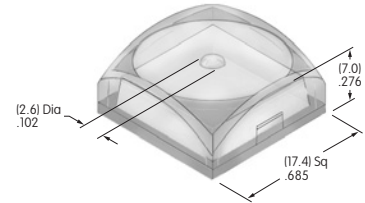

AT3088

17.4mm Home Key Cap with Lens/Diffuser

Polycarbonate
Colors: JB
Series: KP