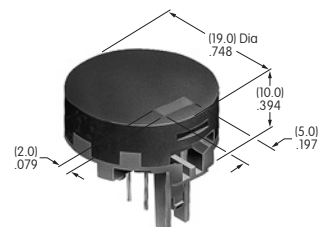

AT4016

Round Spot Illuminated Cap

Polycarbonate
Cap Colors: A B C F
LED Colors: C D F CF
Series: LB

Color Codes: A Black B White C Red D Amber E Yellow F Green G Blue H Gray J Clear