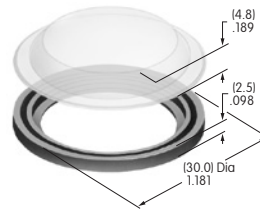

AT4002

Round Dust Cover

Lid: Polyvinyl chloride
Gasket: Polyethylene
Series: LB

AT4003

.394" Bat Lever Cap

Polyvinyl chloride
Colors: A B C
Series: A B