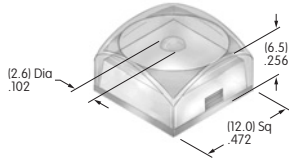

### 12mm Home Key Cap with Lens/Diffuser

Polycarbonate  
Colors: JB  
Series: KP