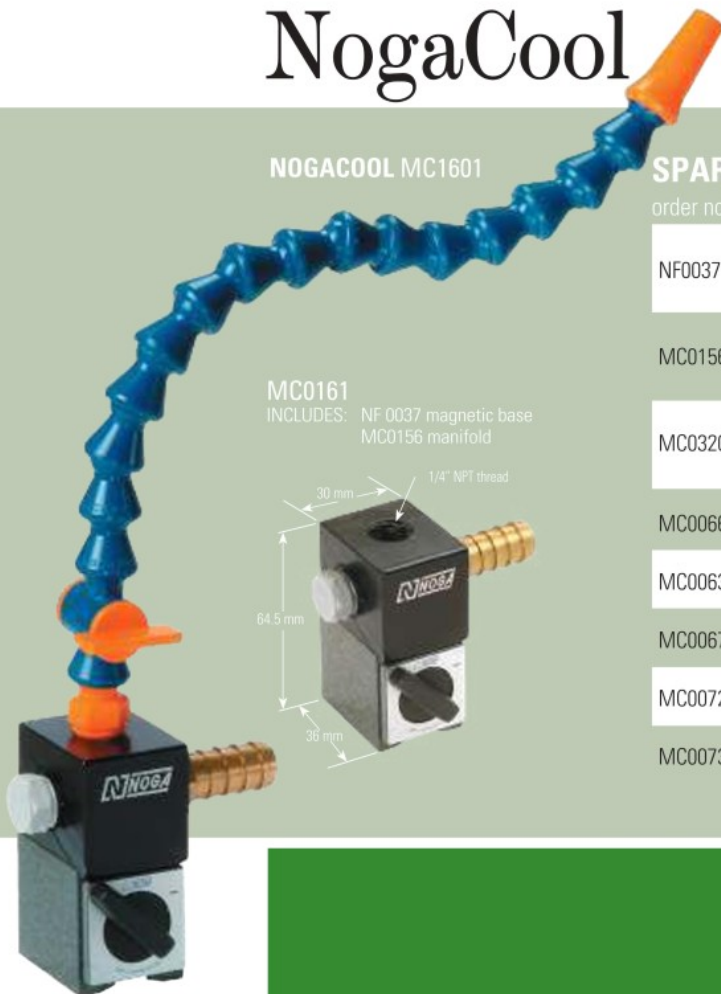

NogaCool

NOGACOOOL MC1601

MC0161
INCLUDES: NF 0037 magnetic base
MC0156 manifold

SPARE PARTS

order no.

NF0037		320N popeye magnet top thread M5
MC0156		manifold
MC0320		324 mm flexible Loc-Line® hose Other dimensions available upon request.
MC0066		Ø1.6 mm plastic nozzle (1/16")
MC0063		Ø3.2 mm plastic nozzle (1/8")
MC0067		Ø6.3 mm plastic nozzle (1/4")
MC0072		Wide plastic nozzle 16 holes Ø1 mm
MC0073		Wide plastic nozzle 16 holes Ø1.5 mm