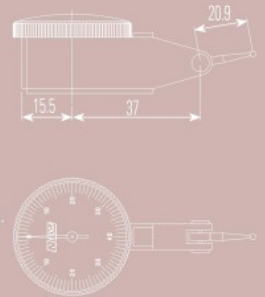

# Sets and Indicators

NOGA offers three sets combining the most popular holders with the best made indicators.

## DG1000

- Dial diameter 58 mm.
- Stem diameter 8 mm.
- Measuring range 10 mm.
- Graduations 0.01 mm.

## NF1000

- Lever-type test indicator, dial diameter 39 mm.
- Measuring range 0.8 mm.
- Graduations 0.01 mm.
- Contact point 2 mm dia., 20.9 mm length.
- Three dovetails for clamping.

Holder			Arm length			Indicators	Magnet		
Order no.	Bottom thread	Weight	Bottom arm	Top arm	Total	Order no.	Dimension		
	D	[Kg]	L1	L2	L1 + L2 + L3		W	L	H
NF6150	Ext. M5	0.600	56	51	178	NF1000	30	40	35
DG6150	Ext. M8	1.600	110	101	282	DG1000	50	60	55
MG6150	Ext. M8	2.100	133	113	317	DG1000	50	60	55

All measurements are in mm unless otherwise mentioned