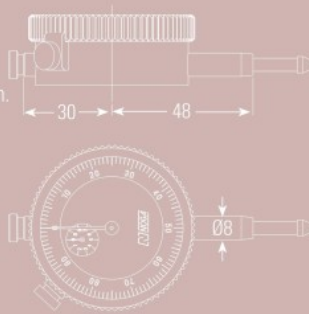

# Sets and Indicators

NOGA offers three sets combining the most popular holders with the best made indicators.

## DG1000

- Dial diameter 58 mm.
- Stem diameter 8 mm.
- Measuring range 10 mm.
- Graduations 0.01 mm.

## NF1000

- Lever-type test indicator, dial diameter 39 mm.
- Measuring range 0.8 mm.
- Graduations 0.01 mm.
- Contact point 2 mm dia., 20.9 mm length.
- Three dovetails for clamping.

Holder			Arm length			Indicators	Magnet		
Order no.	Bottom thread	Weight	Bottom arm	Top arm	Total	Order no.	Dimension		
	D	[Kg]	L1	L2	L1 + L2 + L3		W	L	H
NF6150	Ext. M5	0.600	56	51	178	NF1000	30	40	35
DG6150	Ext. M8	1.600	110	101	282	DG1000	50	60	55
MG6150	Ext. M8	2.100	133	113	317	DG1000	50	60	55

All measurements are in mm unless otherwise mentioned