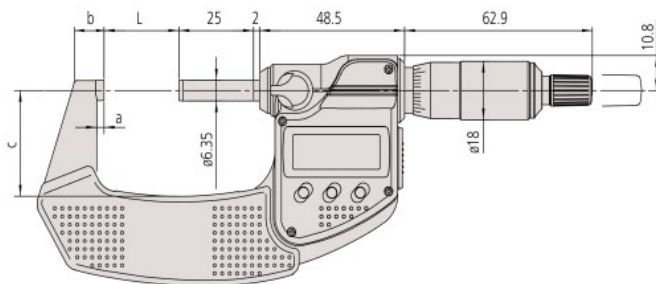

\*without SPC data output

**Inch/Metric** With ratchet thimble

Range	Resolution	Order No.	Accuracy
0 - 1" / 0 - 25.4mm	.00005" / 0.001mm	<b>293-334-30 / 293-344-30*</b>	±.00005"
0 - 1" / 0 - 25.4mm	.0001" / 0.001mm	<b>293-349-30*</b>	±.0001"
1" - 2" / 25.4 - 50.8mm	.00005" / 0.001mm	<b>293-345-30*</b>	±.00005"
2" - 3" / 50.8 - 76.2mm	.00005" / 0.001mm	<b>293-346-30*</b>	±.00005"
3" - 4" / 76.2 - 101.6mm	.00005" / 0.001mm	<b>293-347-30*</b>	±.0001"

\*without SPC data output

**Inch/Metric** With friction thimble

Range	Resolution	Order No.	Accuracy
0 - 1" / 0 - 25.4mm	.00005" / 0.001mm	<b>293-335-30 / 293-348-30*</b>	±.00005"
1" - 2" / 25.4 - 50.8mm	.00005" / 0.001mm	<b>293-336-30</b>	±.00005"

\*without SPC data output

**Inch/Metric** Micrometer Set .00005" / 0.001mm graduation model

Range	Order No.	Included in set
0 - 3" / 0 - 76.2mm (3 pcs. set)	<b>293-960-30</b>	293-330-30, 293-331-30, 293-332-30, 2 standard bars, plastic case
0 - 4" / 0 - 101.6mm (4 pcs. set)	<b>293-961-30</b>	293-330-30, 293-331-30, 293-332-30, 293-333-30, 3 standard bars, wooden box

## DIMENSIONS AND MASS

Ratchet-stop type (up to 100mm/4")

Ratchet-thimble type and friction-thimble type

Unit: mm

Ratchet stop type (over 100mm/4" to 300mm/12")

Range (Metric / Inch)	L	a	b	c	Mass (g)
0 - 25mm / 0-1"	0	2.5	9	(25)	270
25 - 50mm / 1-2"	25	2.5	9.8	(32.5)	330
50 - 75mm / 2-3"	50	2.5	12.6	(47)	470
75 - 100mm / 3-4"	75	2.5	14	(60)	625
100 - 125mm / 4-5"	132.8	5.3	16.7	(76.5)	600
125 - 150mm / 5-6"	158.2	5.7	18.8	(91)	740
150 - 175mm / 6-7"	183.6	6.1	19.1	(103.1)	800
175 - 200mm / 7-8"	208.8	6.3	18.2	(115.3)	970
200 - 225mm / 8-9"	234.2	6.7	16.8	(126.8)	1100
225 - 250mm / 9-10"	258	5.5	18	(139.8)	1270
250 - 275mm / 10-11"	284	18	28	(152.3)	1340
275 - 300mm / 11-12"	309	18	28	(166)	1540