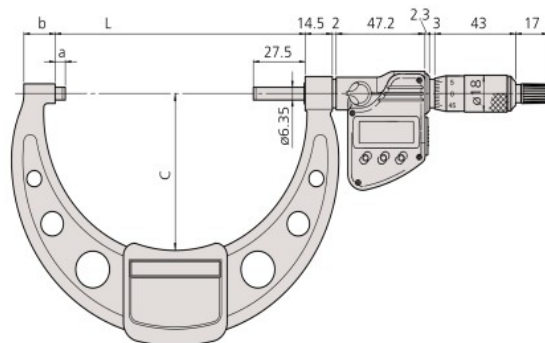

\*without SPC data output

**Metric** Micrometer Set

Range	Order No.	Included in set
0-50mm (2pcs. Set)	<b>293-966-30</b>	293-230-30, 293-231-30, 25mm CERA block, plastic case
0-75mm (3pcs. Set)	<b>293-962-30</b>	293-230-30, 293-231-30, 293-232-30, 2 standard bars, plastic case
0-100mm (4pcs. Set)	<b>293-963-30</b>	293-230-30, 293-231-30, 293-232-30, 293-233-30, 3 standard bars, wooden box

\*without SPC data output

**Inch/Metric** With friction thimble

Range	Resolution	Order No.	Accuracy
0 - 1" / 0 - 25.4mm	.00005" / 0.001mm	<b>293-335-30 / 293-348-30*</b>	±.00005"
1" - 2" / 25.4 - 50.8mm	.00005" / 0.001mm	<b>293-336-30</b>	±.00005"

\*without SPC data output

**Inch/Metric** Micrometer Set .00005" / 0.001mm graduation model

Range	Order No.	Included in set
0 - 3" / 0 - 76.2mm (3 pcs. set)	<b>293-960-30</b>	293-330-30, 293-331-30, 293-332-30, 2 standard bars, plastic case
0 - 4" / 0 - 101.6mm (4 pcs. set)	<b>293-961-30</b>	293-330-30, 293-331-30, 293-332-30, 293-333-30, 3 standard bars, wooden box

## DIMENSIONS AND MASS

Ratchet-stop type (up to 100mm/4")

Ratchet-thimble type and friction-thimble type

Unit: mm

Ratchet stop type (over 100mm/4" to 300mm/12")

Range (Metric / Inch)	L	a	b	c	Mass (g)
0 - 25mm / 0-1"	0	2.5	9	(25)	270
25 - 50mm / 1-2"	25	2.5	9.8	(32.5)	330
50 - 75mm / 2-3"	50	2.5	12.6	(47)	470
75 - 100mm / 3-4"	75	2.5	14	(60)	625
100 - 125mm / 4-5"	132.8	5.3	16.7	(76.5)	600
125 - 150mm / 5-6"	158.2	5.7	18.8	(91)	740
150 - 175mm / 6-7"	183.6	6.1	19.1	(103.1)	800
175 - 200mm / 7-8"	208.8	6.3	18.2	(115.3)	970
200 - 225mm / 8-9"	234.2	6.7	16.8	(126.8)	1100
225 - 250mm / 9-10"	258	5.5	18	(139.8)	1270
250 - 275mm / 10-11"	284	18	28	(152.3)	1340
275 - 300mm / 11-12"	309	18	28	(166)	1540