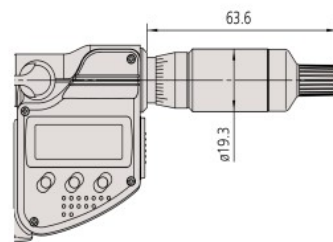

\*without SPC data output

**Metric** Micrometer Set

Range	Order No.	Included in set
0-50mm (2pcs. Set)	<b>293-966-30</b>	293-230-30, 293-231-30, 25mm CERA block, plastic case
0-75mm (3pcs. Set)	<b>293-962-30</b>	293-230-30, 293-231-30, 293-232-30, 2 standard bars, plastic case
0-100mm (4pcs. Set)	<b>293-963-30</b>	293-230-30, 293-231-30, 293-232-30, 293-233-30, 3 standard bars, wooden box

\*without SPC data output

**Inch/Metric** With friction thimble

Range	Resolution	Order No.	Accuracy
0 - 1" / 0 - 25.4mm	.00005" / 0.001mm	<b>293-335-30 / 293-348-30*</b>	±.00005"
1" - 2" / 25.4 - 50.8mm	.00005" / 0.001mm	<b>293-336-30</b>	±.00005"

\*without SPC data output

**Inch/Metric** Micrometer Set .00005" / 0.001mm graduation model

Range	Order No.	Included in set
0 - 3" / 0 - 76.2mm (3 pcs. set)	<b>293-960-30</b>	293-330-30, 293-331-30, 293-332-30, 2 standard bars, plastic case
0 - 4" / 0 - 101.6mm (4 pcs. set)	<b>293-961-30</b>	293-330-30, 293-331-30, 293-332-30, 293-333-30, 3 standard bars, wooden box

## DIMENSIONS AND MASS

Ratchet-stop type (up to 100mm/4")

Ratchet-thimble type and friction-thimble type

Unit: mm

Ratchet stop type (over 100mm/4" to 300mm/12")

Range (Metric / Inch)	L	a	b	c	Mass (g)
0 - 25mm / 0-1"	0	2.5	9	(25)	270
25 - 50mm / 1-2"	25	2.5	9.8	(32.5)	330
50 - 75mm / 2-3"	50	2.5	12.6	(47)	470
75 - 100mm / 3-4"	75	2.5	14	(60)	625
100 - 125mm / 4-5"	132.8	5.3	16.7	(76.5)	600
125 - 150mm / 5-6"	158.2	5.7	18.8	(91)	740
150 - 175mm / 6-7"	183.6	6.1	19.1	(103.1)	800
175 - 200mm / 7-8"	208.8	6.3	18.2	(115.3)	970
200 - 225mm / 8-9"	234.2	6.7	16.8	(126.8)	1100
225 - 250mm / 9-10"	258	5.5	18	(139.8)	1270
250 - 275mm / 10-11"	284	18	28	(152.3)	1340
275 - 300mm / 11-12"	309	18	28	(166)	1540