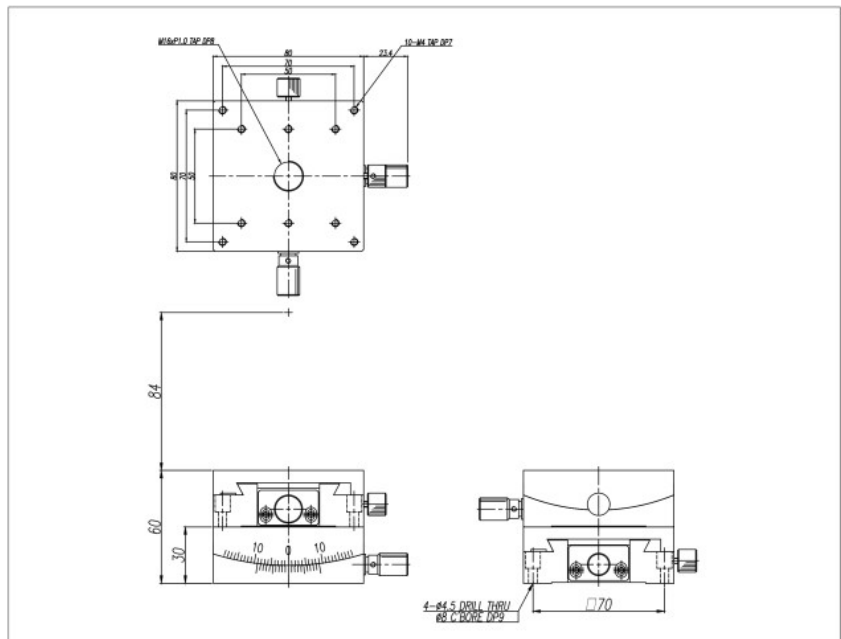

T2-418-A4

T2-818-D4

SPECIFICATION	T2-418-A4	T2-818-D4
Table Dimension(mm)	40x40	80x80
Travel Range	$\pm 20^\circ / \pm 20^\circ$	$\pm 12^\circ$
Travel ($^\circ$ /Rotation)	$\approx 3.53 / \approx 2.18$	$\approx 1.02 / \approx 0.81$
Readable Resolution	1	1
Height of Rotation Center	15 \pm 0.4	84 \pm 0.2
Travel Guide	Dovetail, Worm Gear	Dovetail, Worm Gear
Load Capacity(kg)	1.4	6
Material	Aluminium	Aluminium
Weight(kg)	0.2	1.04