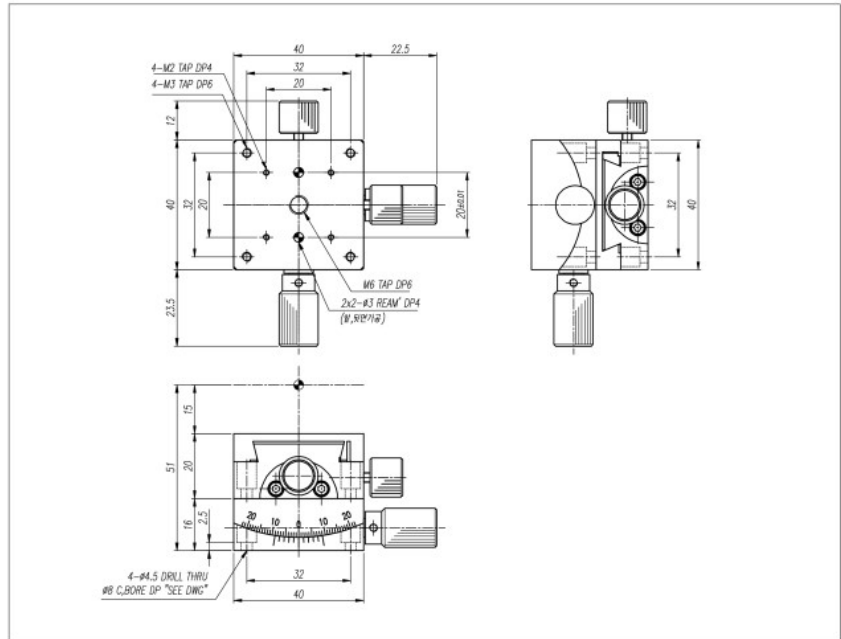

T2-418-A4

T2-818-D4

SPECIFICATION	T2-418-A4	T2-818-D4
Table Dimension(mm)	40x40	80x80
Travel Range	$\pm 20^\circ / \pm 20^\circ$	$\pm 12^\circ$
Travel ($^\circ$ /Rotation)	$\approx 3.53 / \approx 2.18$	$\approx 1.02 / \approx 0.81$
Readable Resolution	1	1
Height of Rotation Center	15 \pm 0.4	84 \pm 0.2
Travel Guide	Dovetail, Worm Gear	Dovetail, Worm Gear
Load Capacity(kg)	1.4	6
Material	Aluminium	Aluminium
Weight(kg)	0.2	1.04