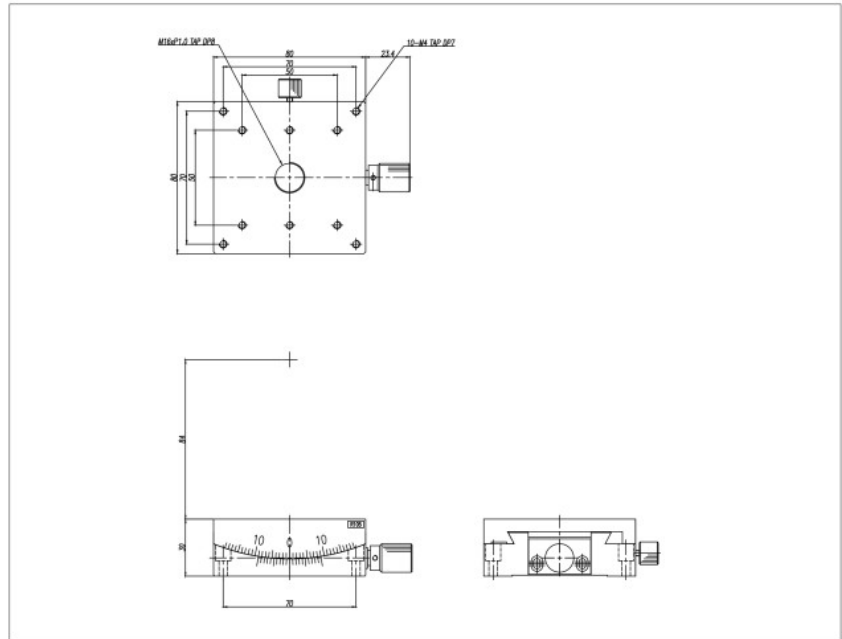

T1-818-D4

T1-618-D4

T1-818-E4

SPECIFICATION	T1-818-D4	T1-818-E4
Table Dimension(mm)	80x80	80x80
Travel Range	$\pm 12^\circ$	$\pm 10^\circ$
Readabke Resolution	1	1
Height of Rotation Center	84 \pm 0.2	114 \pm 0.2
Travel Guide	Dovetail, Worm Gear	Dovetail, Worm Gear
Load Capacity(kg)	6	6
Material	Aluminium	Aluminium
Weight(kg)	0.52	0.52