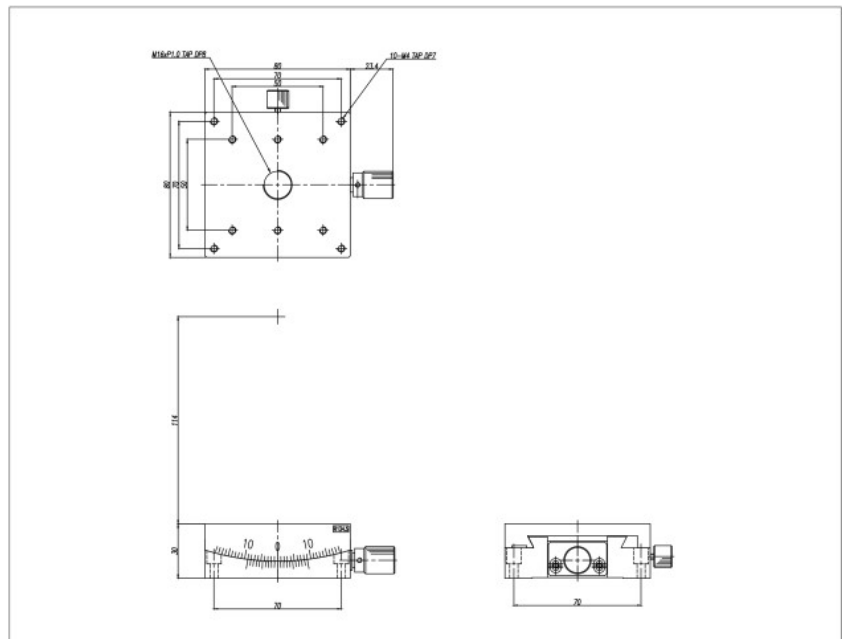

T1-818-D4

T1-618-D4

T1-818-E4

SPECIFICATION	T1-818-D4	T1-818-E4
Table Dimension(mm)	80x80	80x80
Travel Range	$\pm 12^\circ$	$\pm 10^\circ$
Readabke Resolution	1	1
Height of Rotation Center	84 \pm 0.2	114 \pm 0.2
Travel Guide	Dovetail, Worm Gear	Dovetail, Worm Gear
Load Capacity(kg)	6	6
Material	Aluminium	Aluminium
Weight(kg)	0.52	0.52