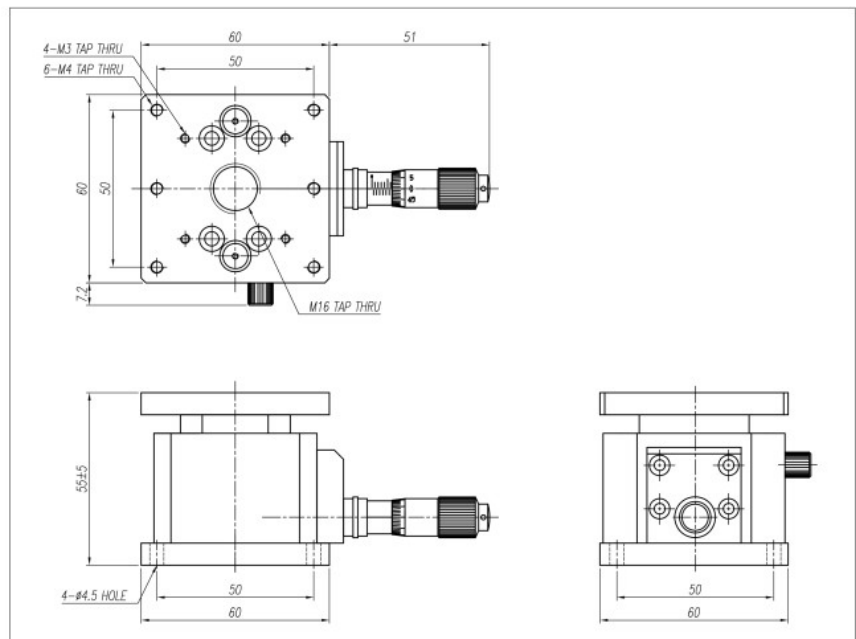

MZ-637-C1

MZ-637D-C1

MZ-637D-C1

SPECIFICATION	MZ-637-C1	MZ-637D-C1
Table Dimension(mm)	60×60	60×60
Travel Range(mm)	-3, +5	±5
Travel Guide	Cross Roller Guide	Cross Roller Guide
Readable	0.01	0.01
Resolution(mm)	0.08	0.08
Parallelism(mm)	0.02	0.02
Running Parallelism(mm)	0.01	0.01
Straightness(mm)	3	5
Load Capacity(kg)		
Material	Slim Aluminum	
Weight(kg)	0.3	0.46