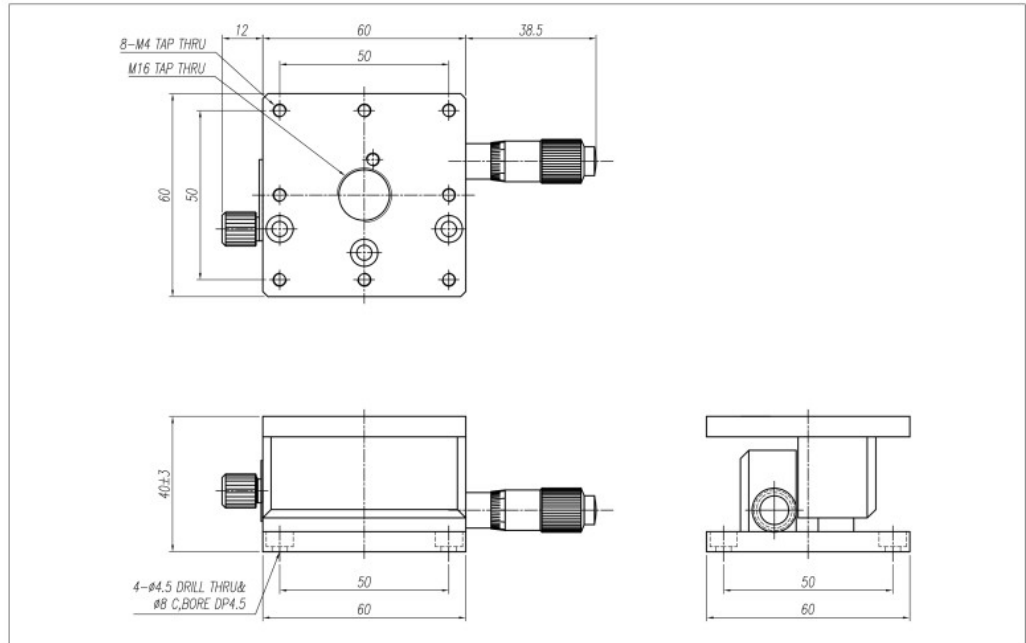

MZ-637-C1

MZ-637D-C1

MZ-637D-C1

SPECIFICATION	MZ-637-C1	MZ-637D-C1
Table Dimension(mm)	60×60	60×60
Travel Range(mm)	-3, +5	±5
Travel Guide	Cross Roller Guide	Cross Roller Guide
Readable	0.01	0.01
Resolution(mm)	0.08	0.08
Parallelism(mm)	0.02	0.02
Running Parallelism(mm)	0.01	0.01
Straightness(mm)	3	5
Load Capacity(kg)		
Material	Slim Aluminum	
Weight(kg)	0.3	0.46