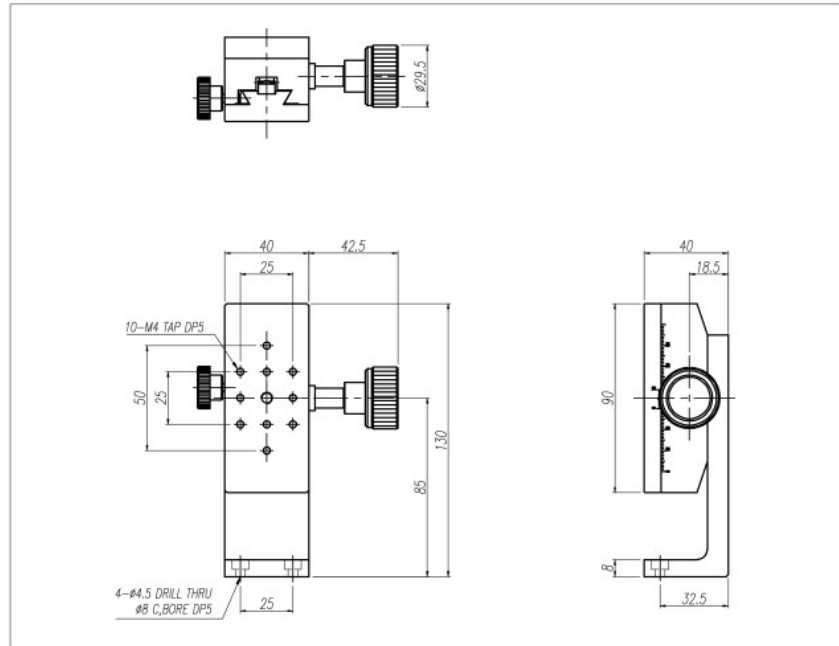

## D4-918-L5

D4-918-L5

## D4-118-L5

SPECIFICATION	D4-918-L5	D4-118-L5
Table Dimension(mm)	40×90	40×140
Travel Range(mm)	±30	±50
Travel Guide	Dovetail Type, Rack & Pinion	
Readable Resolution(mm)	0.1	
Parallelism(mm)	0.06	0.08
Straightness(mm)	0.03	
Load Capacity(kg)	2	2
Material	Aluminum	
Weight(kg)	0.47	0.67