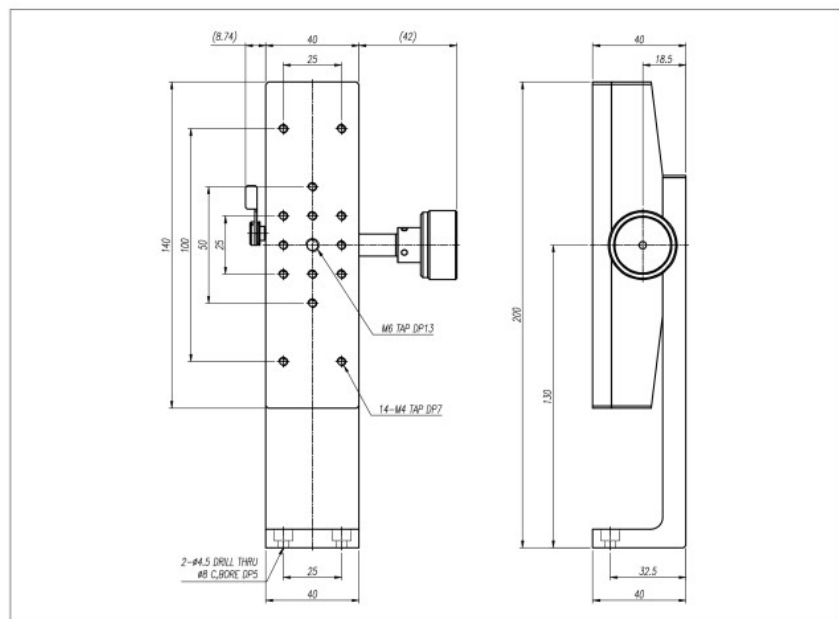

## D4-918-L5

D4-918-L5

## D4-118-L5

SPECIFICATION	D4-918-L5	D4-118-L5
Table Dimension(mm)	40×90	40×140
Travel Range(mm)	±30	±50
Travel Guide	Dovetail Type, Rack & Pinion	
Readable Resolution(mm)	0.1	
Parallelism(mm)	0.06	0.08
Straightness(mm)	0.03	
Load Capacity(kg)	2	2
Material	Aluminum	
Weight(kg)	0.47	0.67