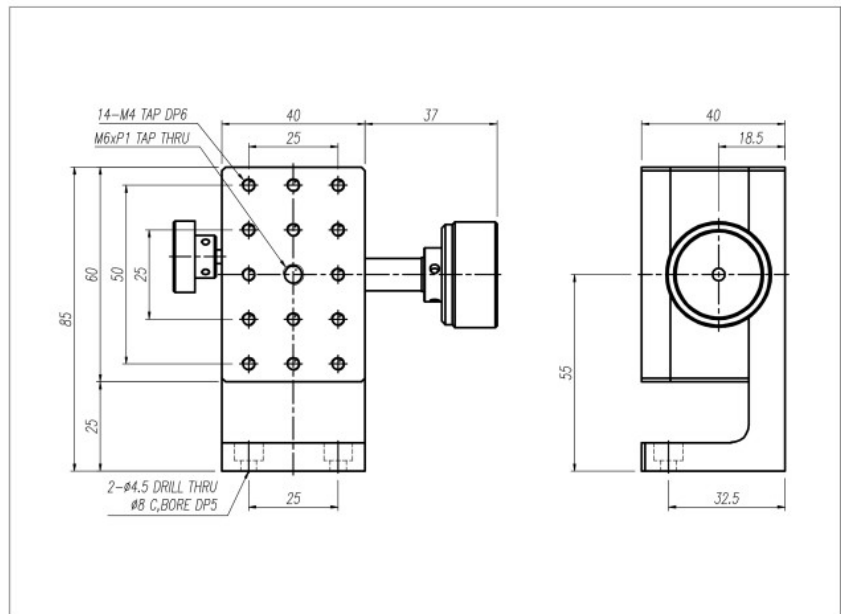

D4-618-L5

## D4-418-L5

## D4-618-L5

SPECIFICATION	D4-418-L5	D4-618-L5
Table Dimension(mm)	40×40	40×60
Travel Range(mm)	±10	±15
Travel Guide	Dovetail Type, Rack & Pinion	
Readable Resolution(mm)	0.1	
Parallelism(mm)	0.06	0.06
Straightness(mm)	0.03	
Load Capacity(kg)	1	2
Material	Aluminum	
Weight(kg)	0.24	0.38