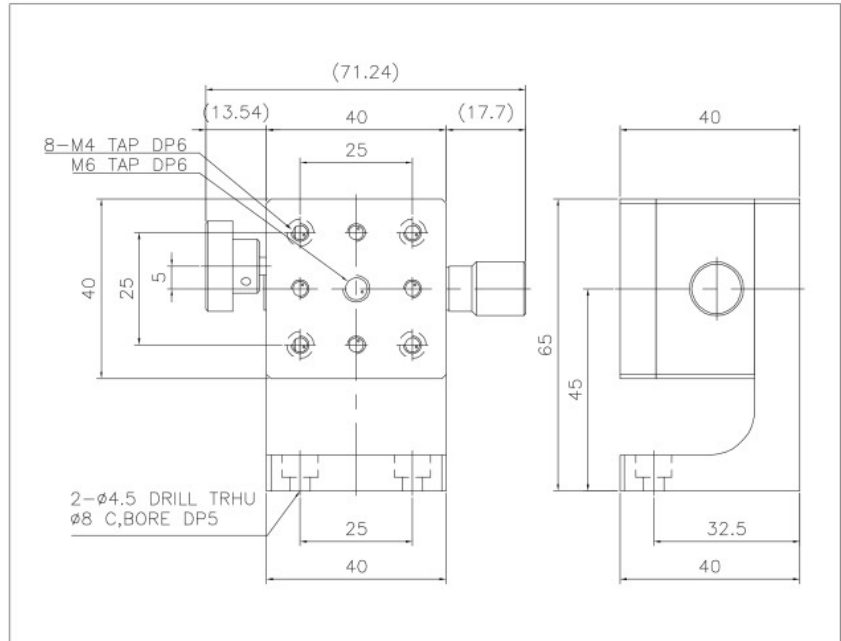

D4-618-L5

## D4-418-L5

## D4-618-L5

SPECIFICATION	D4-418-L5	D4-618-L5
Table Dimension(mm)	40×40	40×60
Travel Range(mm)	±10	±15
Travel Guide	Dovetail Type, Rack & Pinion	
Readable Resolution(mm)	0.1	
Parallelism(mm)	0.06	0.06
Straightness(mm)	0.03	
Load Capacity(kg)	1	2
Material	Aluminum	
Weight(kg)	0.24	0.38