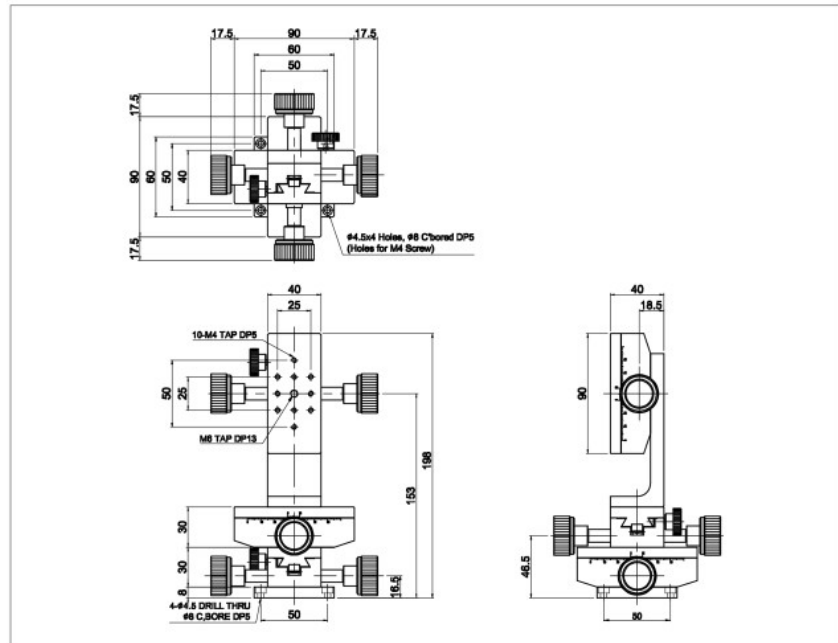

D3-918-L5W

D3-118-L5W

D3-118-L5W

SPECIFICATION	D3-918-L5W	D3-118-L5W
Table Dimension(mm)	40×90	40×140
Travel Range(mm)	±30	±50
Travel Guide	Dovetail Type, Rack & Pinion	
Readable Resolution(mm)	0.1	
Parallelism(mm)	0.06	0.08
Straightness(mm)	0.03	
Load Capacity(kg)	2	2
Material	Aluminum	
Weight(kg)	1.27	1.82