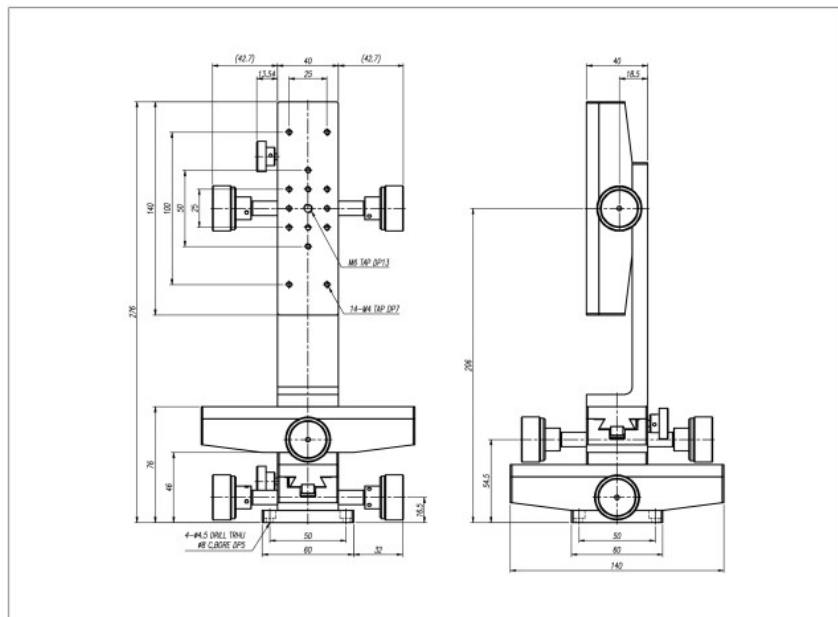

D3-918-L5W

D3-118-L5W

D3-118-L5W

SPECIFICATION	D3-918-L5W	D3-118-L5W
Table Dimension(mm)	40×90	40×140
Travel Range(mm)	±30	±50
Travel Guide	Dovetail Type, Rack & Pinion	
Readable Resolution(mm)	0.1	
Parallelism(mm)	0.06	0.08
Straightness(mm)	0.03	
Load Capacity(kg)	2	2
Material	Aluminum	
Weight(kg)	1.27	1.82