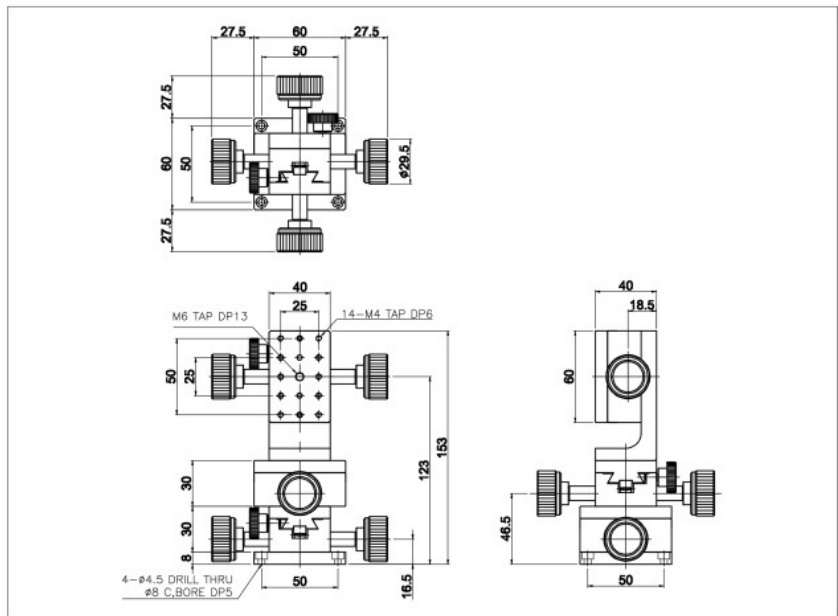

D3-418-L5W

D3-618-L5W

D3-618-L5W

MANUAL STAGE

SPECIFICATION	D3-418-L5W	D3-618-L5W
Table Dimension(mm)	40×40	40×60
Travel Range(mm)	±10	±15
Travel Guide	Dovetail Type, Rack & Pinion	
Readable Resolution(mm)	0.1	
Parallelism(mm)	0.06	0.06
Straightness(mm)	0.03	
Load Capacity(kg)	1	2
Material	Aluminum	
Weight(kg)	0.8	1.1