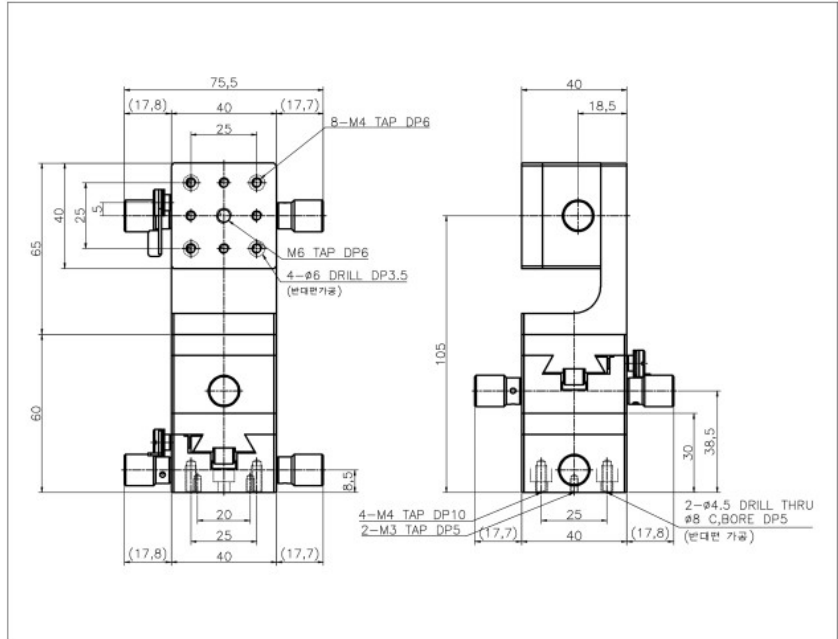

D3-418-L5W

D3-618-L5W

D3-618-L5W

MANUAL STAGE

SPECIFICATION	D3-418-L5W	D3-618-L5W
Table Dimension(mm)	40×40	40×60
Travel Range(mm)	±10	±15
Travel Guide	Dovetail Type, Rack & Pinion	
Readable Resolution(mm)	0.1	
Parallelism(mm)	0.06	0.06
Straightness(mm)	0.03	
Load Capacity(kg)	1	2
Material	Aluminum	
Weight(kg)	0.8	1.1