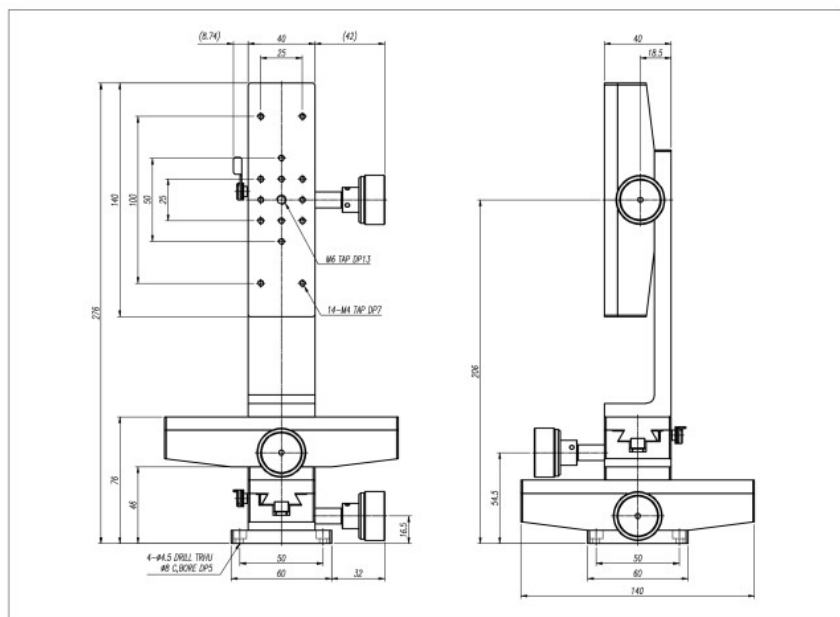

D3-918-L5

D3-918-L5

D3-118-L5

SPECIFICATION	D3-918-L5	D3-118-L5
Table Dimension(mm)	40×90	40×140
Travel Range(mm)	±30	±50
Travel Guide	Dovetail Type, Rack & Pinion	
Readable Resolution(mm)	0.1	
Parallelism(mm)	0.06	0.08
Straightness(mm)	0.03	
Load Capacity(kg)	2	2
Material	Aluminum	
Weight(kg)	1.3	1.8