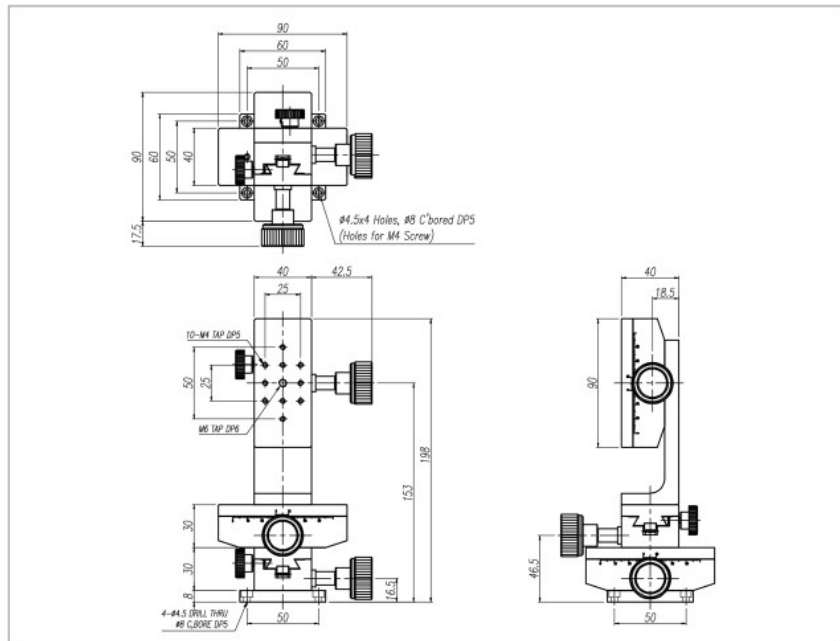

D3-918-L5

D3-918-L5

D3-118-L5

SPECIFICATION	D3-918-L5	D3-118-L5
Table Dimension(mm)	40×90	40×140
Travel Range(mm)	±30	±50
Travel Guide	Dovetail Type, Rack & Pinion	
Readable Resolution(mm)	0.1	
Parallelism(mm)	0.06	0.08
Straightness(mm)	0.03	
Load Capacity(kg)	2	2
Material	Aluminum	
Weight(kg)	1.3	1.8