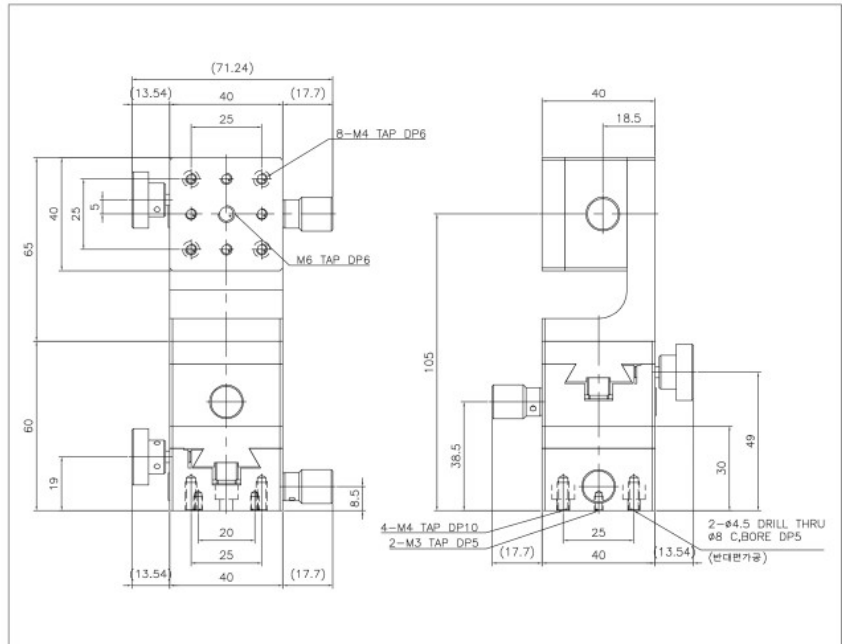

D3-418-L5

D3-418-L5

D3-618-L5

SPECIFICATION	D3-418-L5	D3-618-L5
Table Dimension(mm)	40×40	40×60
Travel Range(mm)	±10	±15
Travel Guide	Dovetail Type, Rack & Pinion	
Readable Resolution(mm)	0.1	
Parallelism(mm)	0.06	0.06
Straightness(mm)	0.03	
Load Capacity(kg)	1	2
Material	Aluminum	
Weight(kg)	0.7	1