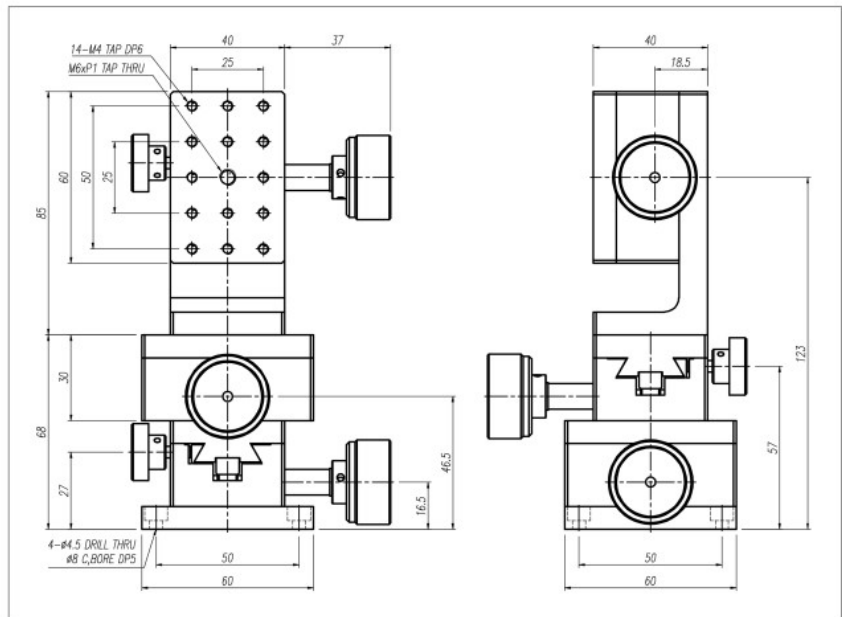

D3-418-L5

D3-418-L5

D3-618-L5

SPECIFICATION	D3-418-L5	D3-618-L5
Table Dimension(mm)	40×40	40×60
Travel Range(mm)	±10	±15
Travel Guide	Dovetail Type, Rack & Pinion	
Readable Resolution(mm)	0.1	
Parallelism(mm)	0.06	0.06
Straightness(mm)	0.03	
Load Capacity(kg)	1	2
Material	Aluminum	
Weight(kg)	0.7	1