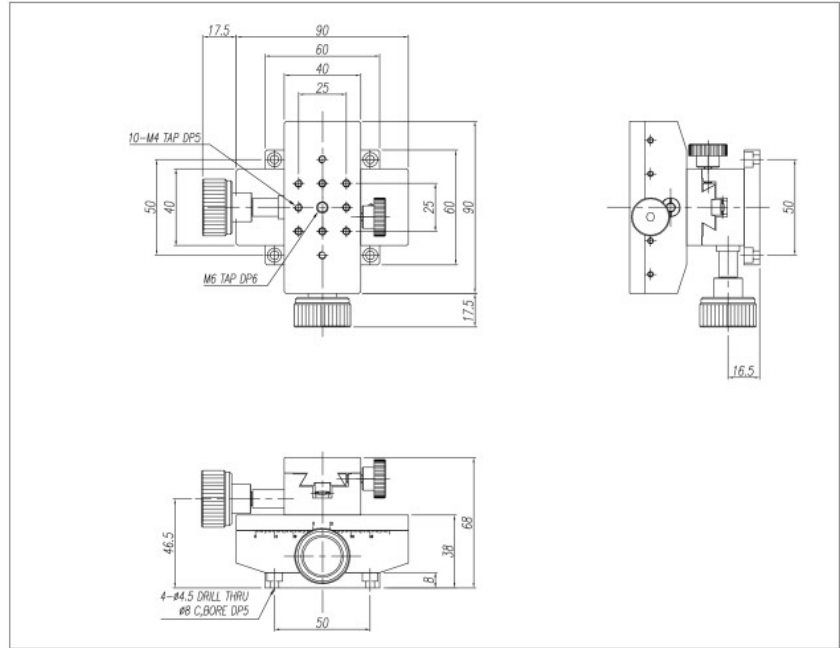

## D2-918-L5

D2-918-L5

## D2-118-L5

SPECIFICATION	D2-918-L5	D2-118-L5
Table Dimension(mm)	40×90	40×140
Travel Range(mm)	±30	±50
Travel Guide	Dovetail Type, Rack & Pinion	
Readable Resolution(mm)	0.1	
Parallelism(mm)	0.06	0.08
Straightness(mm)	0.03	
Load Capacity(kg)	3.6	3.5
Material	Aluminum	
Weight(kg)	0.8	1.1