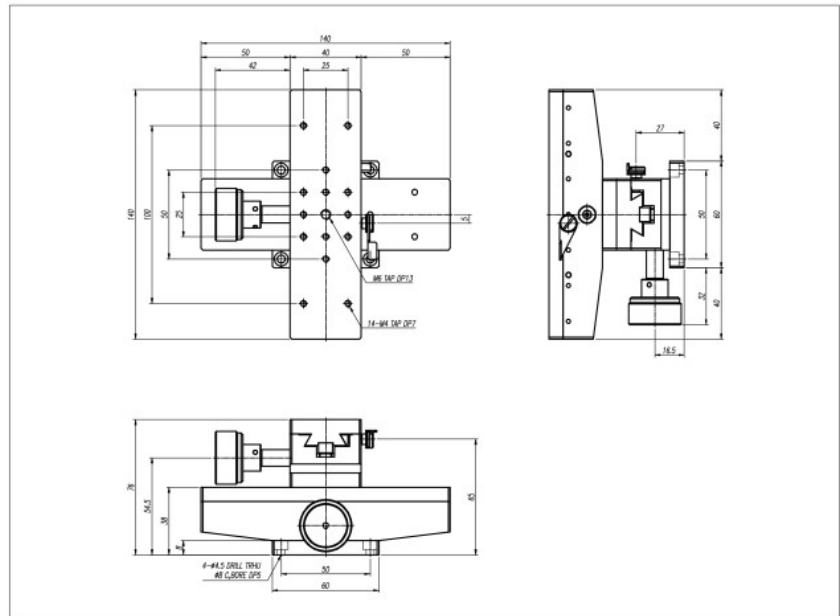

## D2-918-L5

D2-918-L5

## D2-118-L5

SPECIFICATION	D2-918-L5	D2-118-L5
Table Dimension(mm)	40×90	40×140
Travel Range(mm)	±30	±50
Travel Guide	Dovetail Type, Rack & Pinion	
Readable Resolution(mm)	0.1	
Parallelism(mm)	0.06	0.08
Straightness(mm)	0.03	
Load Capacity(kg)	3.6	3.5
Material	Aluminum	
Weight(kg)	0.8	1.1