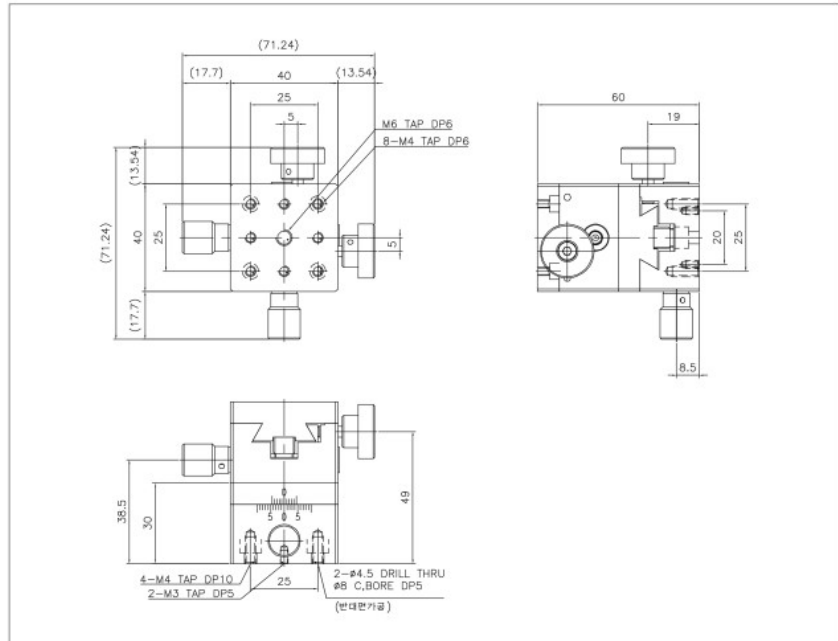

D2-418-L5

D2-418-L5

D2-618-L5

D2-618-L5

SPECIFICATION	D2-418-L5	D2-618-L5
Table Dimension(mm)	40×40	40×60
Travel Range(mm)	±10	±15
Travel Guide	Dovetail Type, Rack & Pinion	
Readable Resolution(mm)	0.1	
Parallelism(mm)	0.06	0.06
Straightness(mm)	0.03	
Load Capacity(kg)	2.5	2.7
Material	Aluminum	
Weight(kg)	0.32	0.62