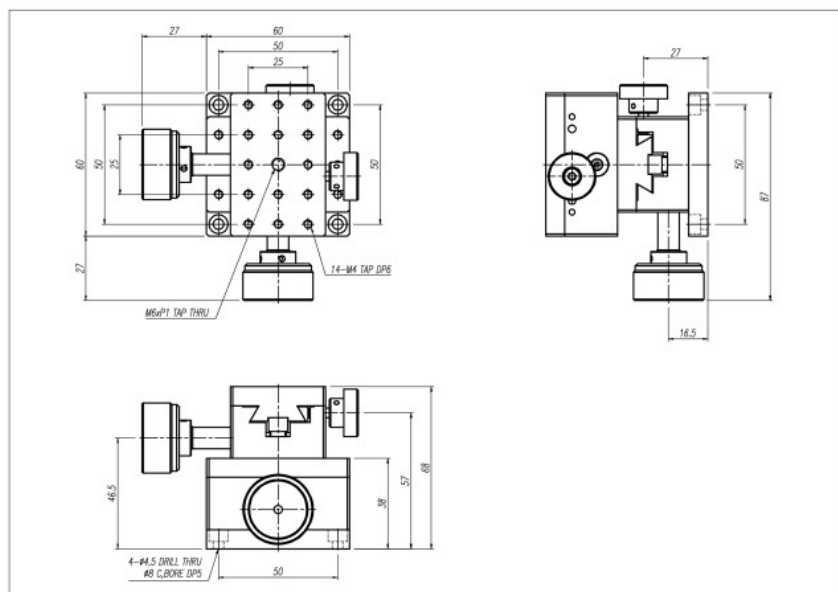

D2-418-L5

D2-418-L5

D2-618-L5

D2-618-L5

SPECIFICATION	D2-418-L5	D2-618-L5
Table Dimension(mm)	40×40	40×60
Travel Range(mm)	±10	±15
Travel Guide	Dovetail Type, Rack & Pinion	
Readable Resolution(mm)	0.1	
Parallelism(mm)	0.06	0.06
Straightness(mm)	0.03	
Load Capacity(kg)	2.5	2.7
Material	Aluminum	
Weight(kg)	0.32	0.62