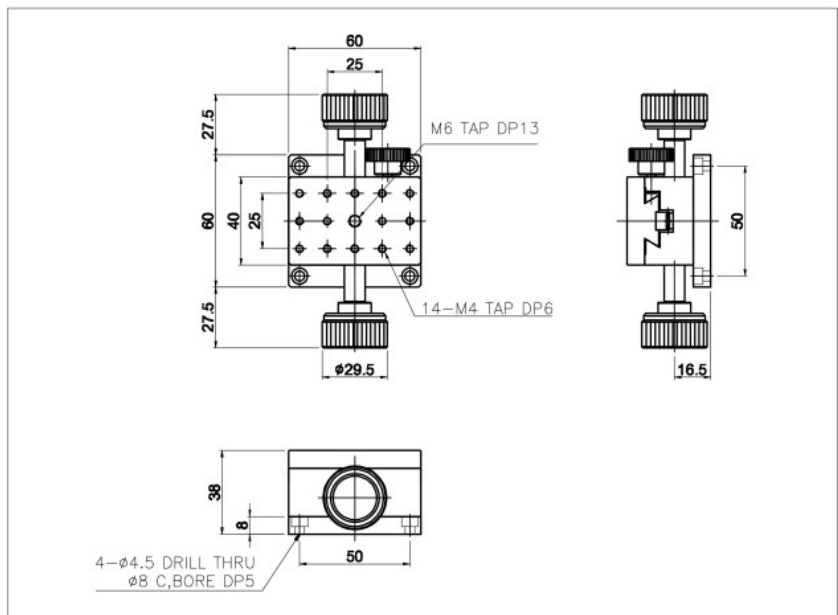

D1-418-L5W

D1-618-L5W

D1-618-L5W

SPECIFICATION	D1-418-L5W	D1-618-L5W
Table Dimension(mm)	40×40	40×60
Travel Range(mm)	±10	±15
Travel Guide	Dovetail Type, Rack & Pinion	
Readable Resolution(mm)	0.1	
Parallelism(mm)	0.06	0.06
Straightness(mm)	0.03	
Load Capacity(kg)	2.5	3
Material	Aluminum	
Weight(kg)	0.22	0.33