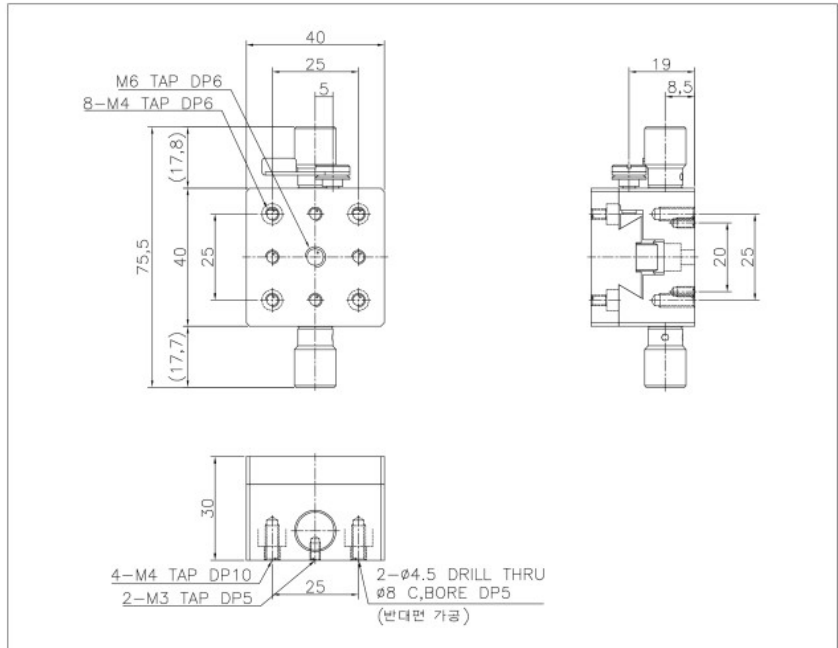

D1-418-L5W

D1-618-L5W

D1-618-L5W

SPECIFICATION	D1-418-L5W	D1-618-L5W
Table Dimension(mm)	40×40	40×60
Travel Range(mm)	±10	±15
Travel Guide	Dovetail Type, Rack & Pinion	
Readable Resolution(mm)	0.1	
Parallelism(mm)	0.06	0.06
Straightness(mm)	0.03	
Load Capacity(kg)	2.5	3
Material	Aluminum	
Weight(kg)	0.22	0.33