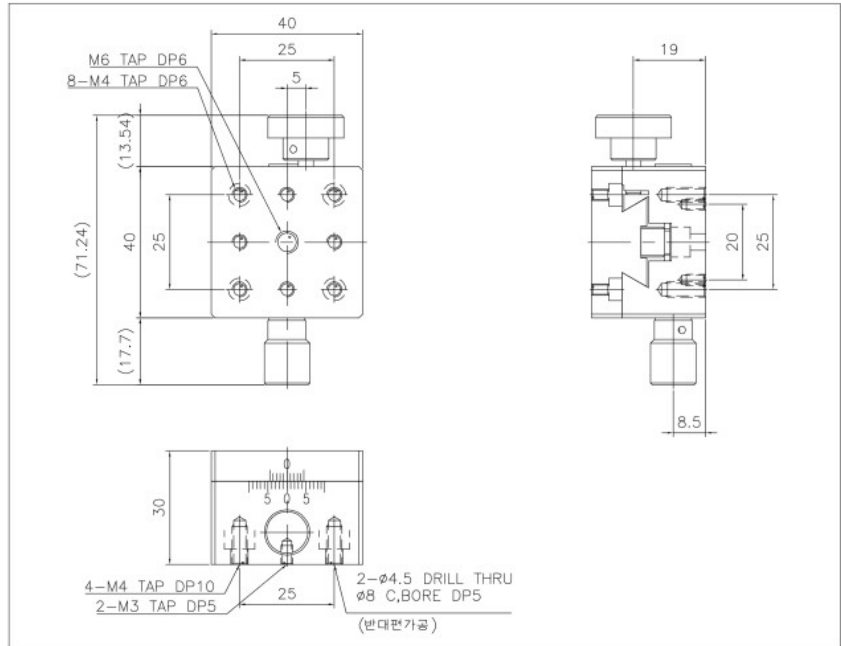

D1-418-L5

## D1-418-L5

## D1-618-L5

SPECIFICATION	D1-418-L5	D1-618-L5
Table Dimension(mm)	40×40	40×60
Travel Range(mm)	±10	±15
Travel Guide	Dovetail Type, Rack & Pinion	
Readable Resolution(mm)	0.1	
Parallelism(mm)	0.06	0.06
Straightness(mm)	0.03	
Load Capacity(kg)	2.5	3
Material	Aluminum	
Weight(kg)	0.16	0.31