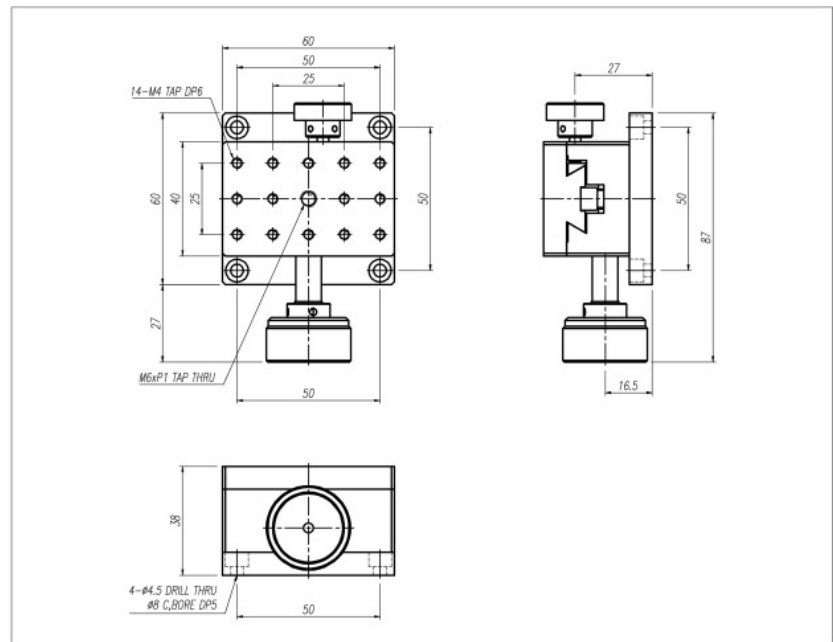

D1-418-L5

## D1-418-L5

## D1-618-L5

SPECIFICATION	D1-418-L5	D1-618-L5
Table Dimension(mm)	40×40	40×60
Travel Range(mm)	±10	±15
Travel Guide	Dovetail Type, Rack & Pinion	
Readable Resolution(mm)	0.1	
Parallelism(mm)	0.06	0.06
Straightness(mm)	0.03	
Load Capacity(kg)	2.5	3
Material	Aluminum	
Weight(kg)	0.16	0.31