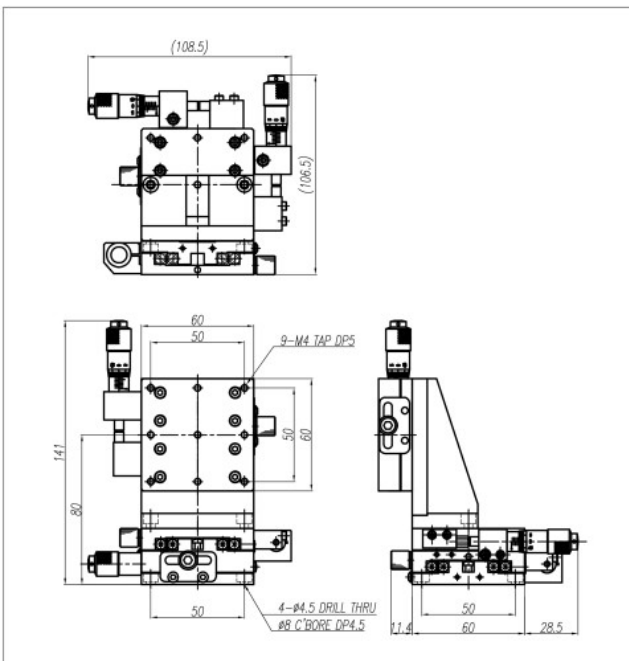

## M3-637-L1

M3-637-C1

## M3-637-C1

## M3-637-R1

SPECIFICATION	M3-637-L1, R1, C1
Table Dimension(mm)	60×60
Travel Range(mm)	±6.5
Travel Guide	Cross Roller Guide
Readable Resolution(mm)	0.01
Parallelism(mm)	0.03
Running Parallelism(mm)	0.02
Straightness(mm)	0.008
Load Capacity(kg)	2
Material	Slim Aluminum
Weight(kg)	1.02