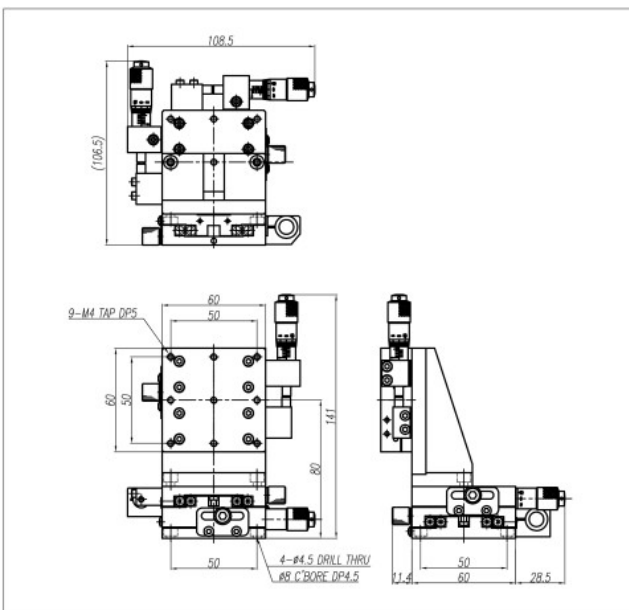

## M3-637-L1

M3-637-C1

## M3-637-C1

## M3-637-R1

SPECIFICATION	M3-637-L1, R1, C1
Table Dimension(mm)	60×60
Travel Range(mm)	±6.5
Travel Guide	Cross Roller Guide
Readable Resolution(mm)	0.01
Parallelism(mm)	0.03
Running Parallelism(mm)	0.02
Straightness(mm)	0.008
Load Capacity(kg)	2
Material	Slim Aluminum
Weight(kg)	1.02