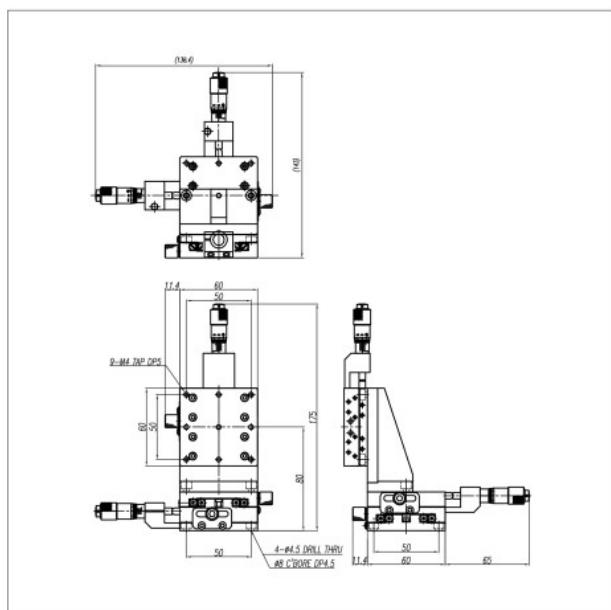

## M3-637-L1

M3-637-C1

## M3-637-C1

## M3-637-R1

SPECIFICATION	M3-637-L1, R1, C1
Table Dimension(mm)	60×60
Travel Range(mm)	±6.5
Travel Guide	Cross Roller Guide
Readable Resolution(mm)	0.01
Parallelism(mm)	0.03
Running Parallelism(mm)	0.02
Straightness(mm)	0.008
Load Capacity(kg)	2
Material	Slim Aluminum
Weight(kg)	1.02