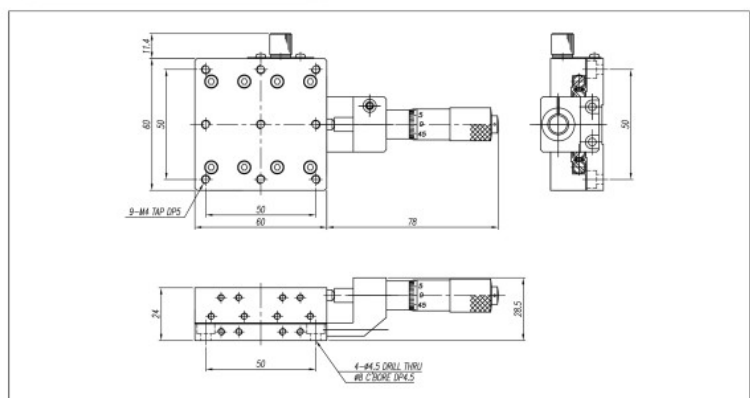

## M1-638-C1

SPECIFICATION	M1-638-L1, R1, C1
Table Dimension(mm)	60×60
Travel Range(mm)	±6.5
Travel Guide	Cross Roller Guide
Readable Resolution(mm)	0.01
Parallelism(mm)	0.03
Running Parallelism(mm)	0.02
Straightness(mm)	0.008
Load Capacity(kg)	5
Material	Aluminum
Weight(kg)	0.34