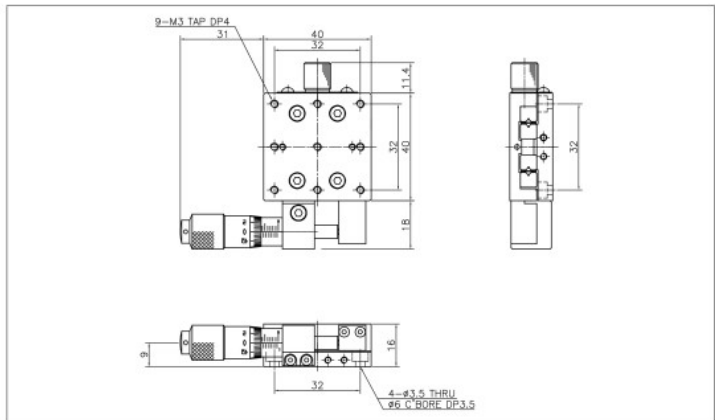

## M1-439-C1

SPECIFICATION	M1-439-L1, R1, C1
Table Dimension(mm)	40x40
Travel Range(mm)	±6.5 / ±6.5
Travel Guide	Cross Roller Guide
Readable Resolution(mm)	0.01
Parallelism(mm)	0.03
Running Parallelism(mm)	0.01
Straightness(mm)	0.003
Load Capacity(kg)	4
Material	Slim Steel
Weight(kg)	0.22