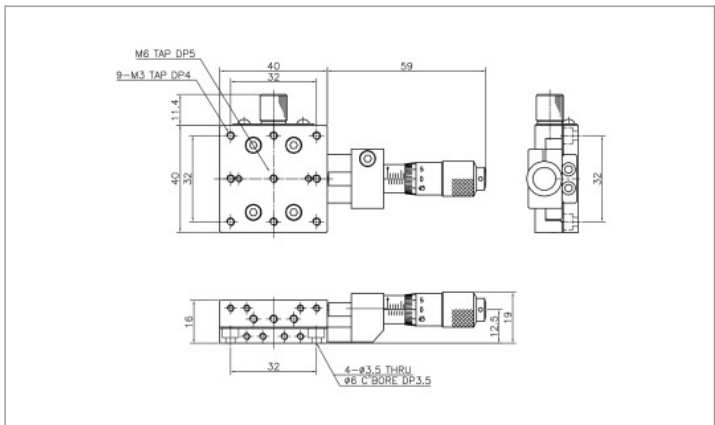

## M1-439-L1

## M1-439-R1

## M1-439-C1

SPECIFICATION	M1-439-L1, R1, C1
Table Dimension(mm)	40x40
Travel Range(mm)	±6.5 / ±6.5
Travel Guide	Cross Roller Guide
Readable Resolution(mm)	0.01
Parallelism(mm)	0.03
Running Parallelism(mm)	0.01
Straightness(mm)	0.003
Load Capacity(kg)	4
Material	Slim Steel
Weight(kg)	0.22