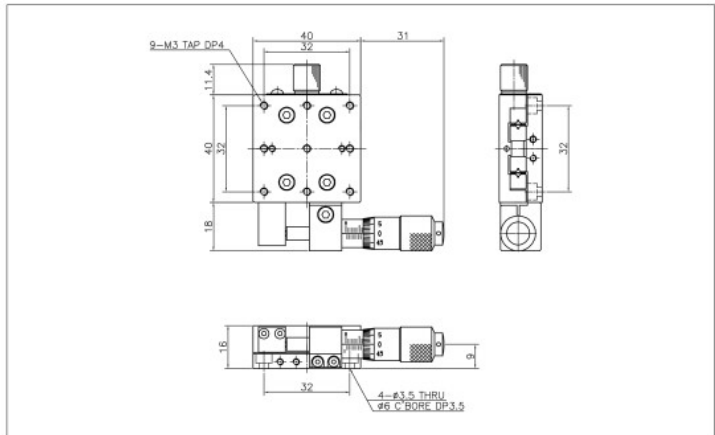

M1-439-L1

M1-439-R1