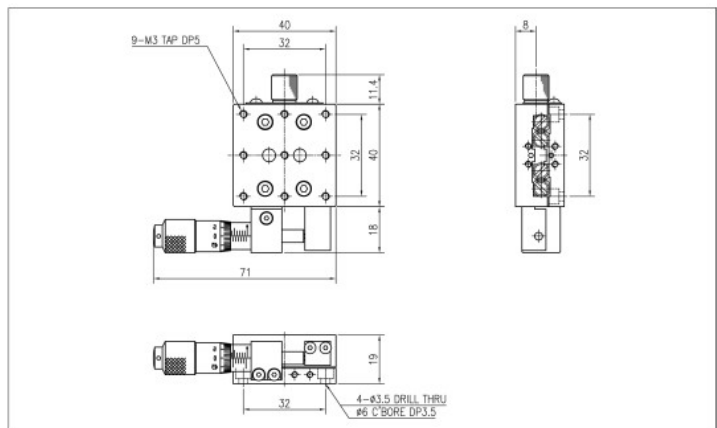

M1 series

M1-438-L1

M1-438-R1

M1-438-L1

M1-438-R1

M1-438-C1

SPECIFICATION	M1-438-L1, R1, C1
Table Dimension(mm)	40x40
Travel Range(mm)	±6.5 / ±6.5
Travel Guide	Cross Roller Guide
Readable Resolution(mm)	0.01
Parallelism(mm)	0.03
Running Parallelism(mm)	0.02
Straightness(mm)	0.005
Load Capacity(kg)	2
Material	Aluminum
Weight(kg)	0.15