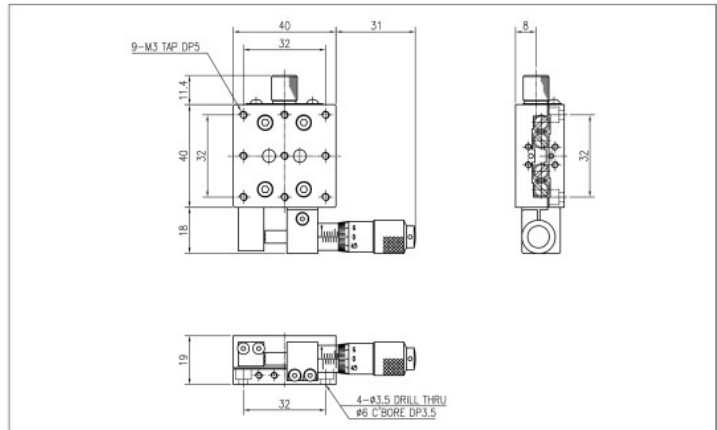

M1 series

M1-438-L1

M1-438-R1

M1-438-L1

M1-438-R1

M1-438-C1

SPECIFICATION	M1-438-L1, R1, C1
Table Dimension(mm)	40x40
Travel Range(mm)	±6.5 / ±6.5
Travel Guide	Cross Roller Guide
Readable Resolution(mm)	0.01
Parallelism(mm)	0.03
Running Parallelism(mm)	0.02
Straightness(mm)	0.005
Load Capacity(kg)	2
Material	Aluminum
Weight(kg)	0.15