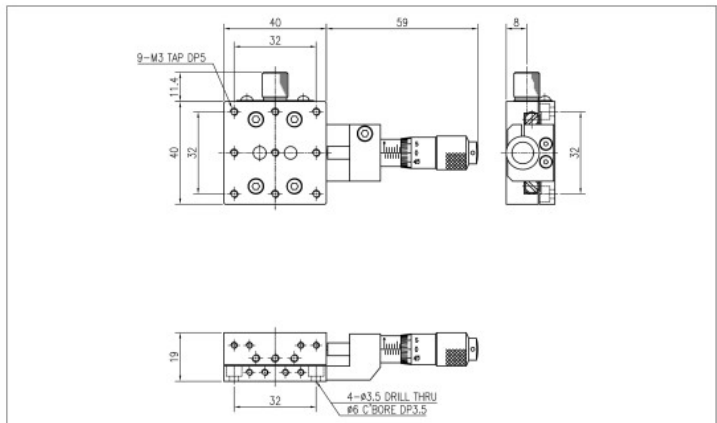

M1 series

M1-438-L1

M1-438-R1

M1-438-L1

M1-438-R1

M1-438-C1

SPECIFICATION	M1-438-L1, R1, C1
Table Dimension(mm)	40x40
Travel Range(mm)	±6.5 / ±6.5
Travel Guide	Cross Roller Guide
Readable Resolution(mm)	0.01
Parallelism(mm)	0.03
Running Parallelism(mm)	0.02
Straightness(mm)	0.005
Load Capacity(kg)	2
Material	Aluminum
Weight(kg)	0.15