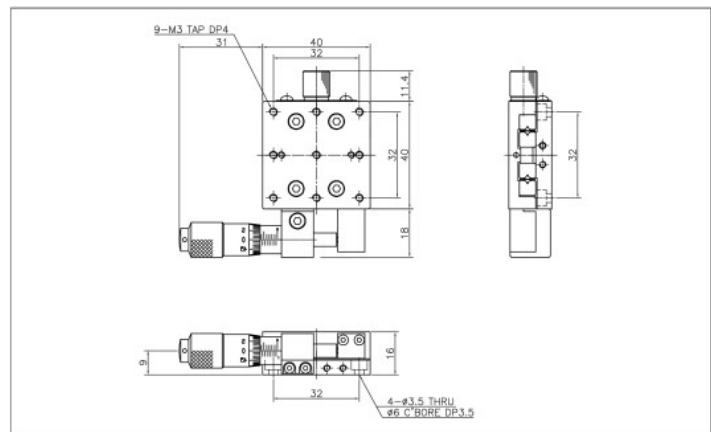

M1-437-L1

M1-437-L1

M1-437-R1

M1-437-C1

SPECIFICATION	M1-437-L1, R1, C1
Table Dimension(mm)	40x40
Travel Range(mm)	±6.5 / ±6.5
Travel Guide	Cross Roller Guide
Readable Resolution(mm)	0.01
Parallelism(mm)	0.03
Running Parallelism(mm)	0.02
Straightness(mm)	0.005
Load Capacity(kg)	2
Material	Slim Aluminum
Weight(kg)	0.12