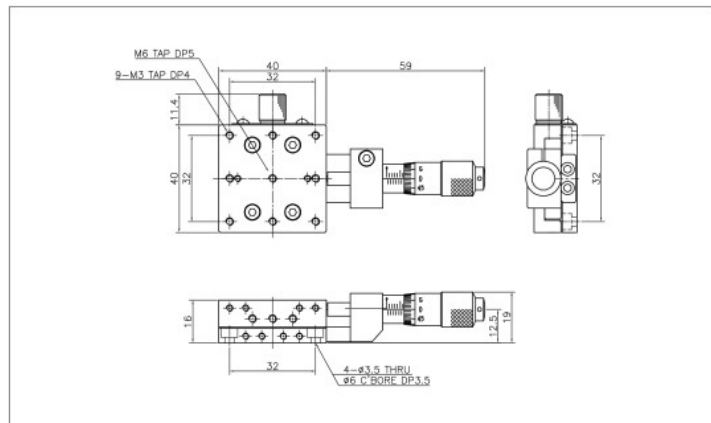

M1-437-L1

M1-437-L1

M1-437-R1

M1-437-C1

SPECIFICATION	M1-437-L1, R1, C1
Table Dimension(mm)	40x40
Travel Range(mm)	±6.5 / ±6.5
Travel Guide	Cross Roller Guide
Readable Resolution(mm)	0.01
Parallelism(mm)	0.03
Running Parallelism(mm)	0.02
Straightness(mm)	0.005
Load Capacity(kg)	2
Material	Slim Aluminum
Weight(kg)	0.12