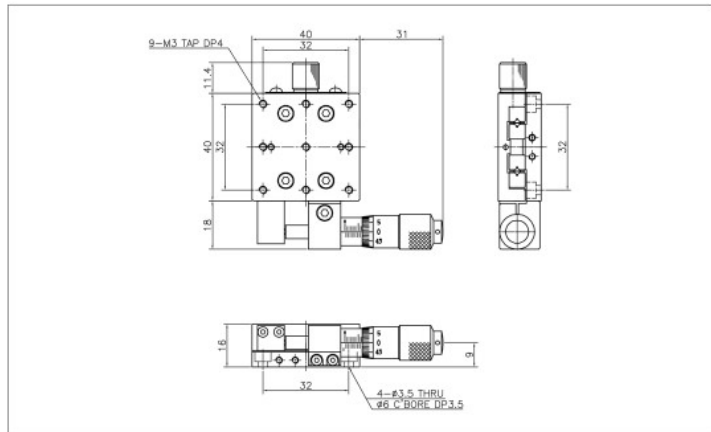

M1-437-L1

M1-437-L1

M1-437-R1

M1-437-C1

SPECIFICATION	M1-437-L1, R1, C1
Table Dimension(mm)	40x40
Travel Range(mm)	±6.5 / ±6.5
Travel Guide	Cross Roller Guide
Readable Resolution(mm)	0.01
Parallelism(mm)	0.03
Running Parallelism(mm)	0.02
Straightness(mm)	0.005
Load Capacity(kg)	2
Material	Slim Aluminum
Weight(kg)	0.12